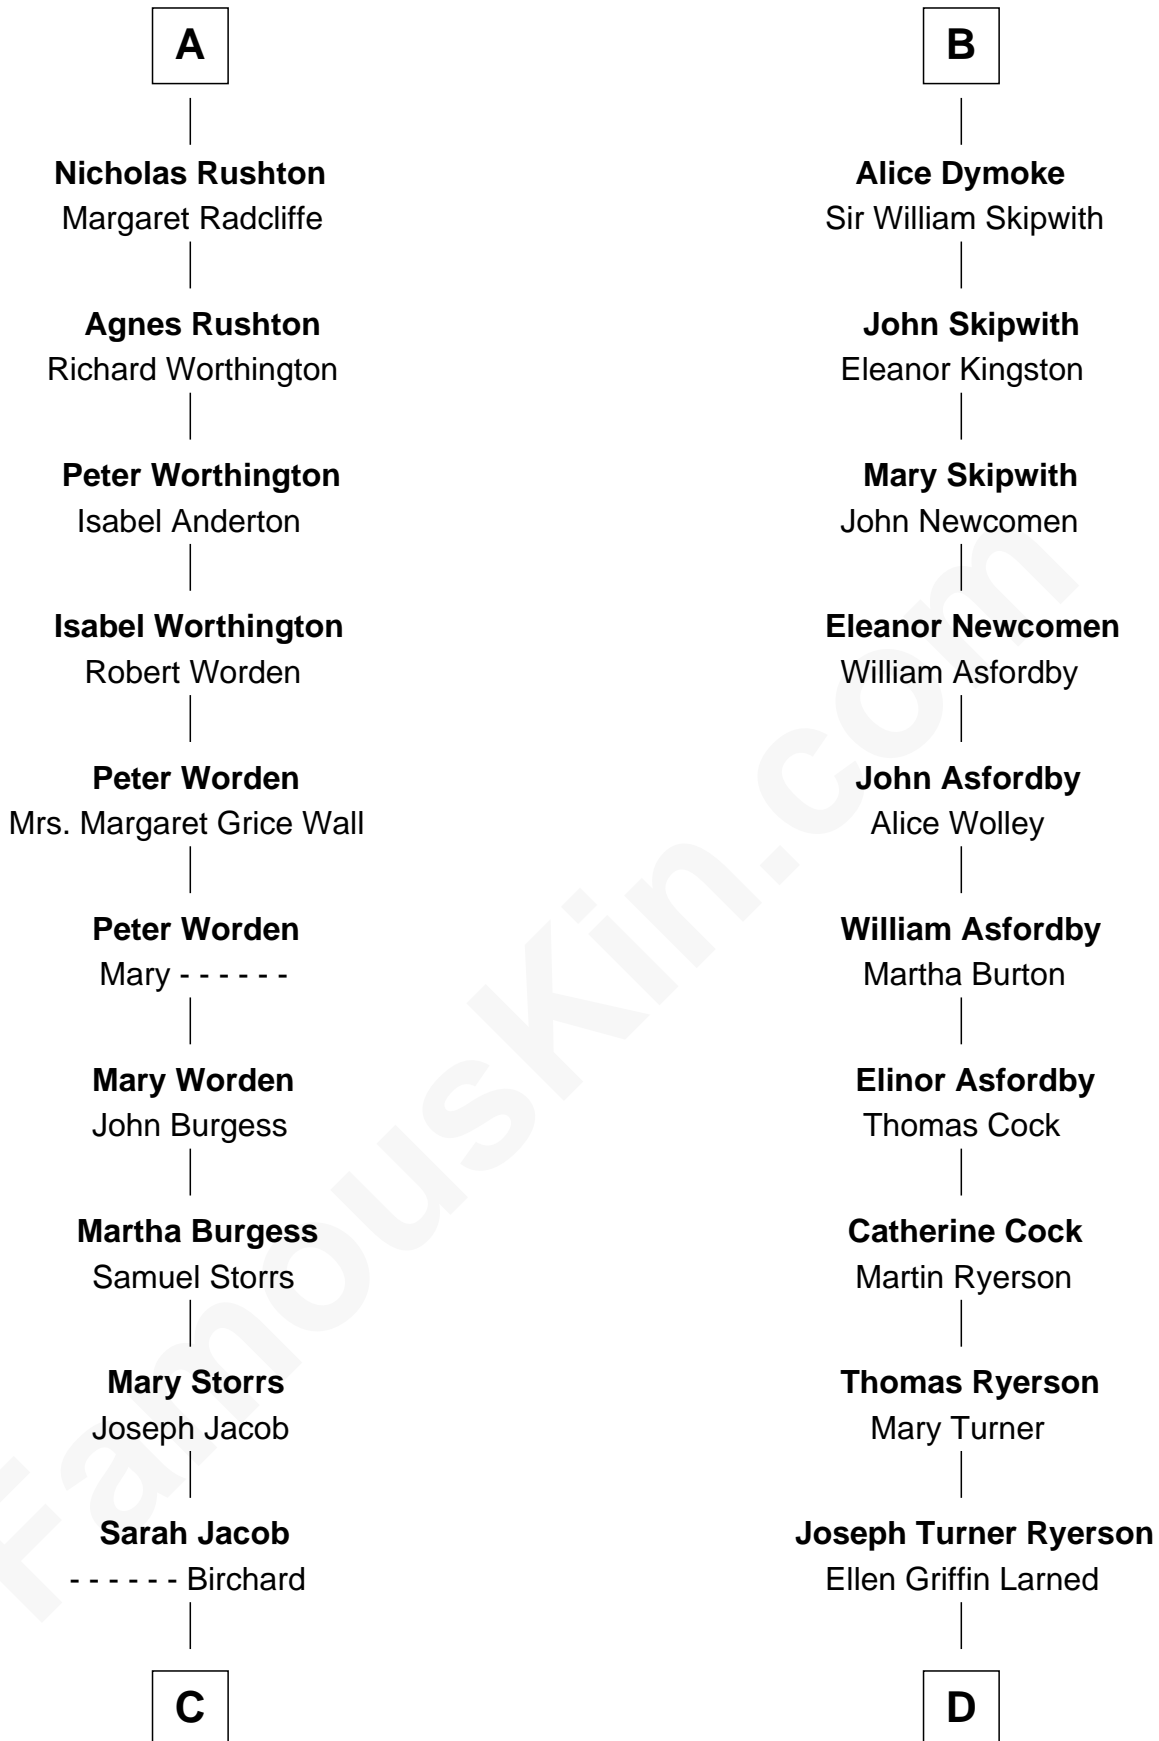

FamousKin.com
Relationship Chart of
Rutherford B. Hayes
19th U.S. President

19th cousin 2 times removed of

Paget Brewster
TV Actress

Sir William de Ros
 Eustache Fitz Ralph

C

Roger Cornwall alias Birchard
Drusilla Austin

Sophia Birchard
Rutherford Hayes

Rutherford B. Hayes
19th U.S. President

D

Edward Larned Ryerson
Mary Pringle Mitchell

Donald Mitchell Ryerson
Isabelle McGenniss

Joan Ryerson
George Washington Wales Brewster

Galen Brewster
Hathaway Tew

Paget Brewster
TV Actress