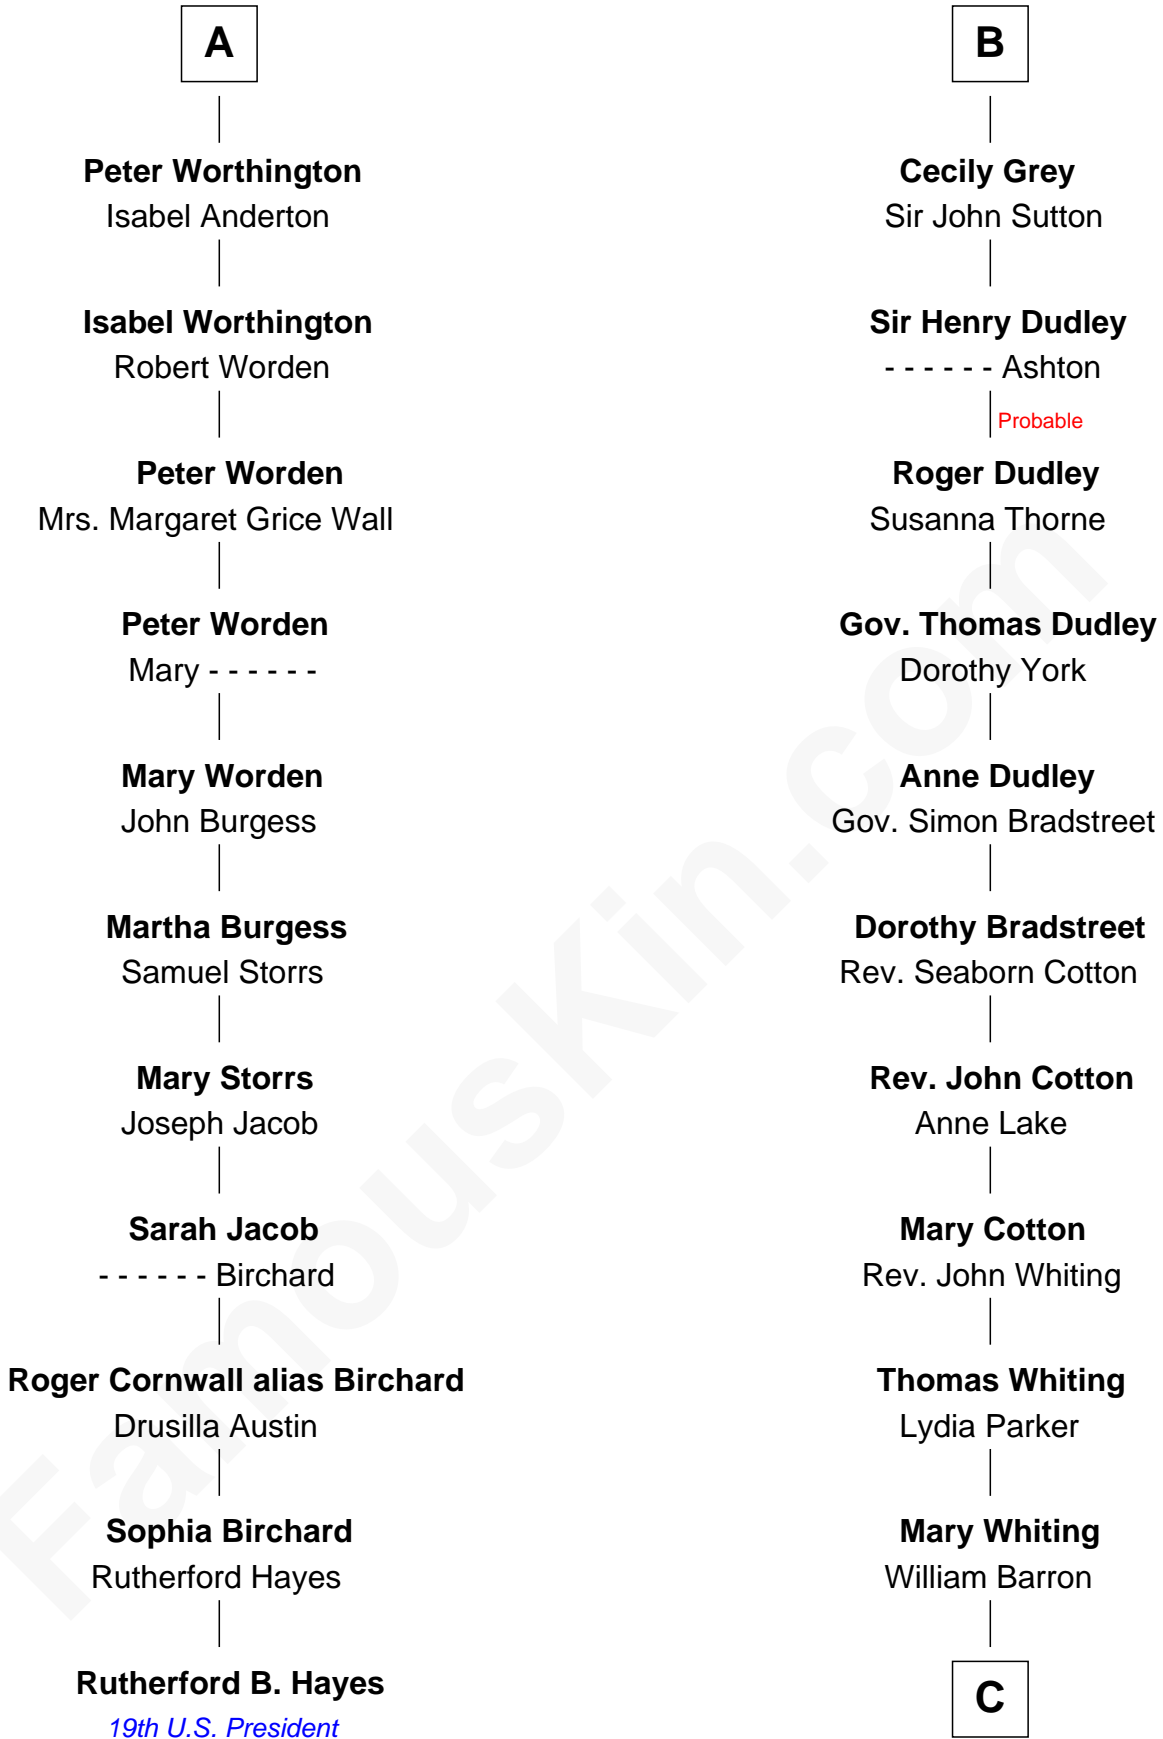

FamousKin.com
Relationship Chart of
Rutherford B. Hayes
19th U.S. President

17th cousin 3 times removed of
James Sherman
27th U.S. Vice-President

C

—
Mary Augusta Barron

Stalham Williams

—
Frances Lucretia Williams

Richard Winslow Sherman

—
Mary Frances Sherman

Richard Updike Sherman

—
James Sherman

27th U.S. Vice-President

FamousKin.com