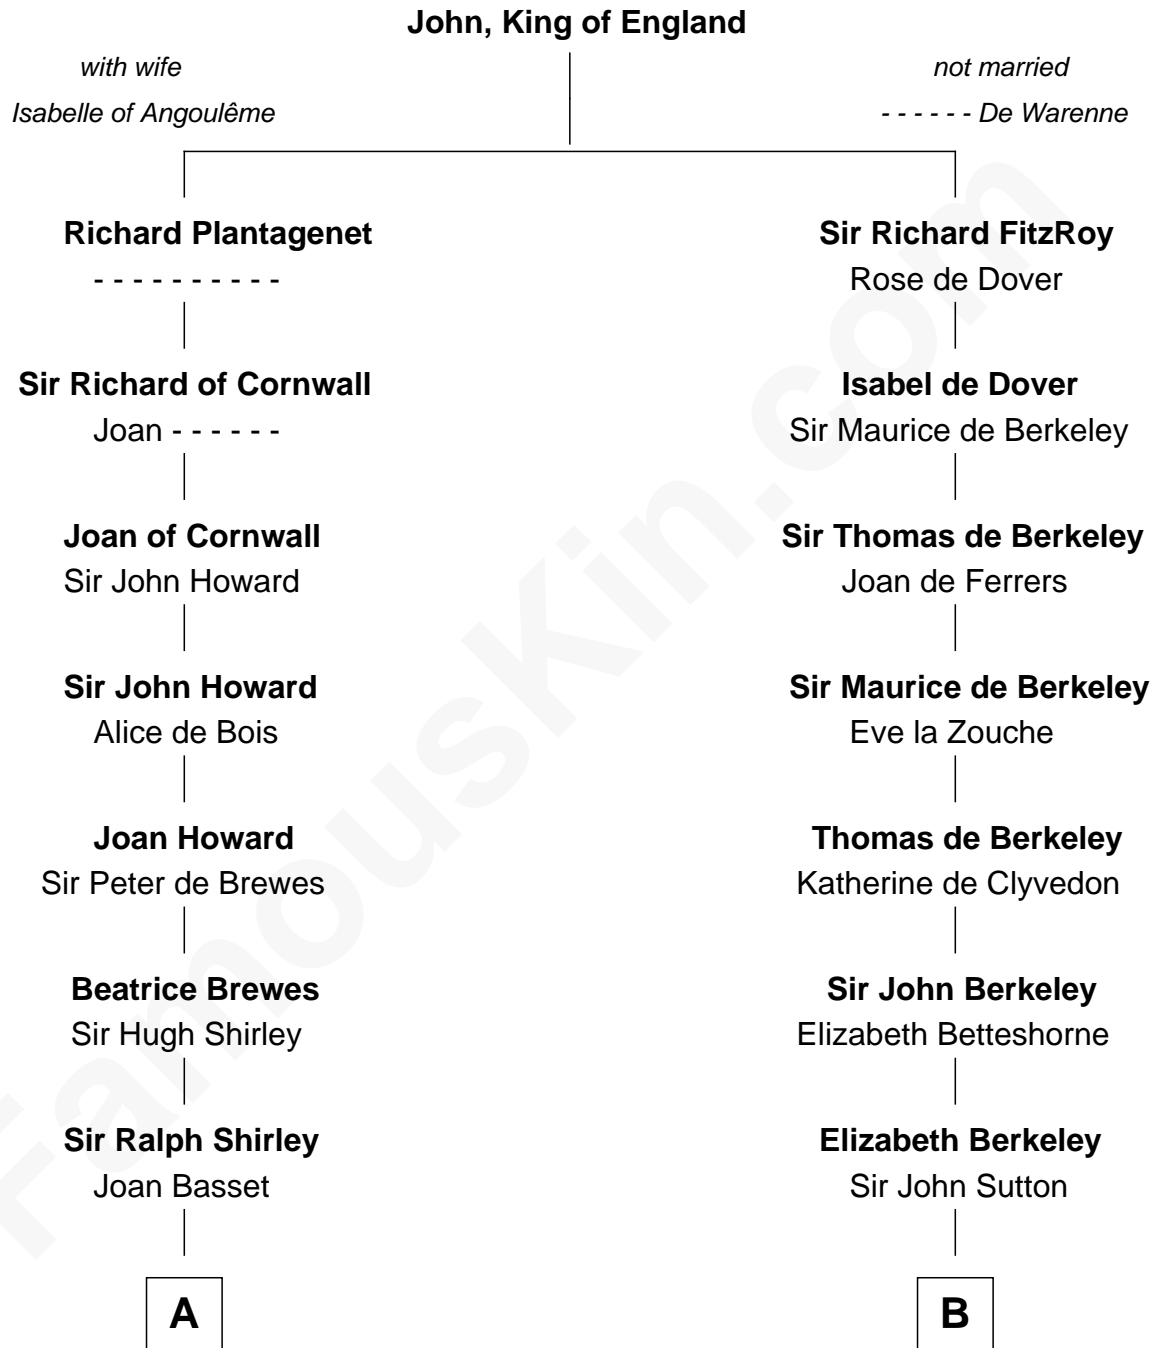

FamousKin.com

Relationship Chart of

Rutherford B. Hayes

19th U.S. President

21st cousin of

Allen Dulles

5th Director of the C.I.A.

C

Abigail Hale
Isaac Chandler

Abigail Chandler
Israel Smith

Chloe Smith
Rutherford Hayes

Rutherford Hayes
Sophia Birchard

Rutherford B. Hayes
19th U.S. President

D

Joanna Leffingwell
Charles Lathrop

Harriet Wadsworth Lathrop
Rev. Miron Winslow