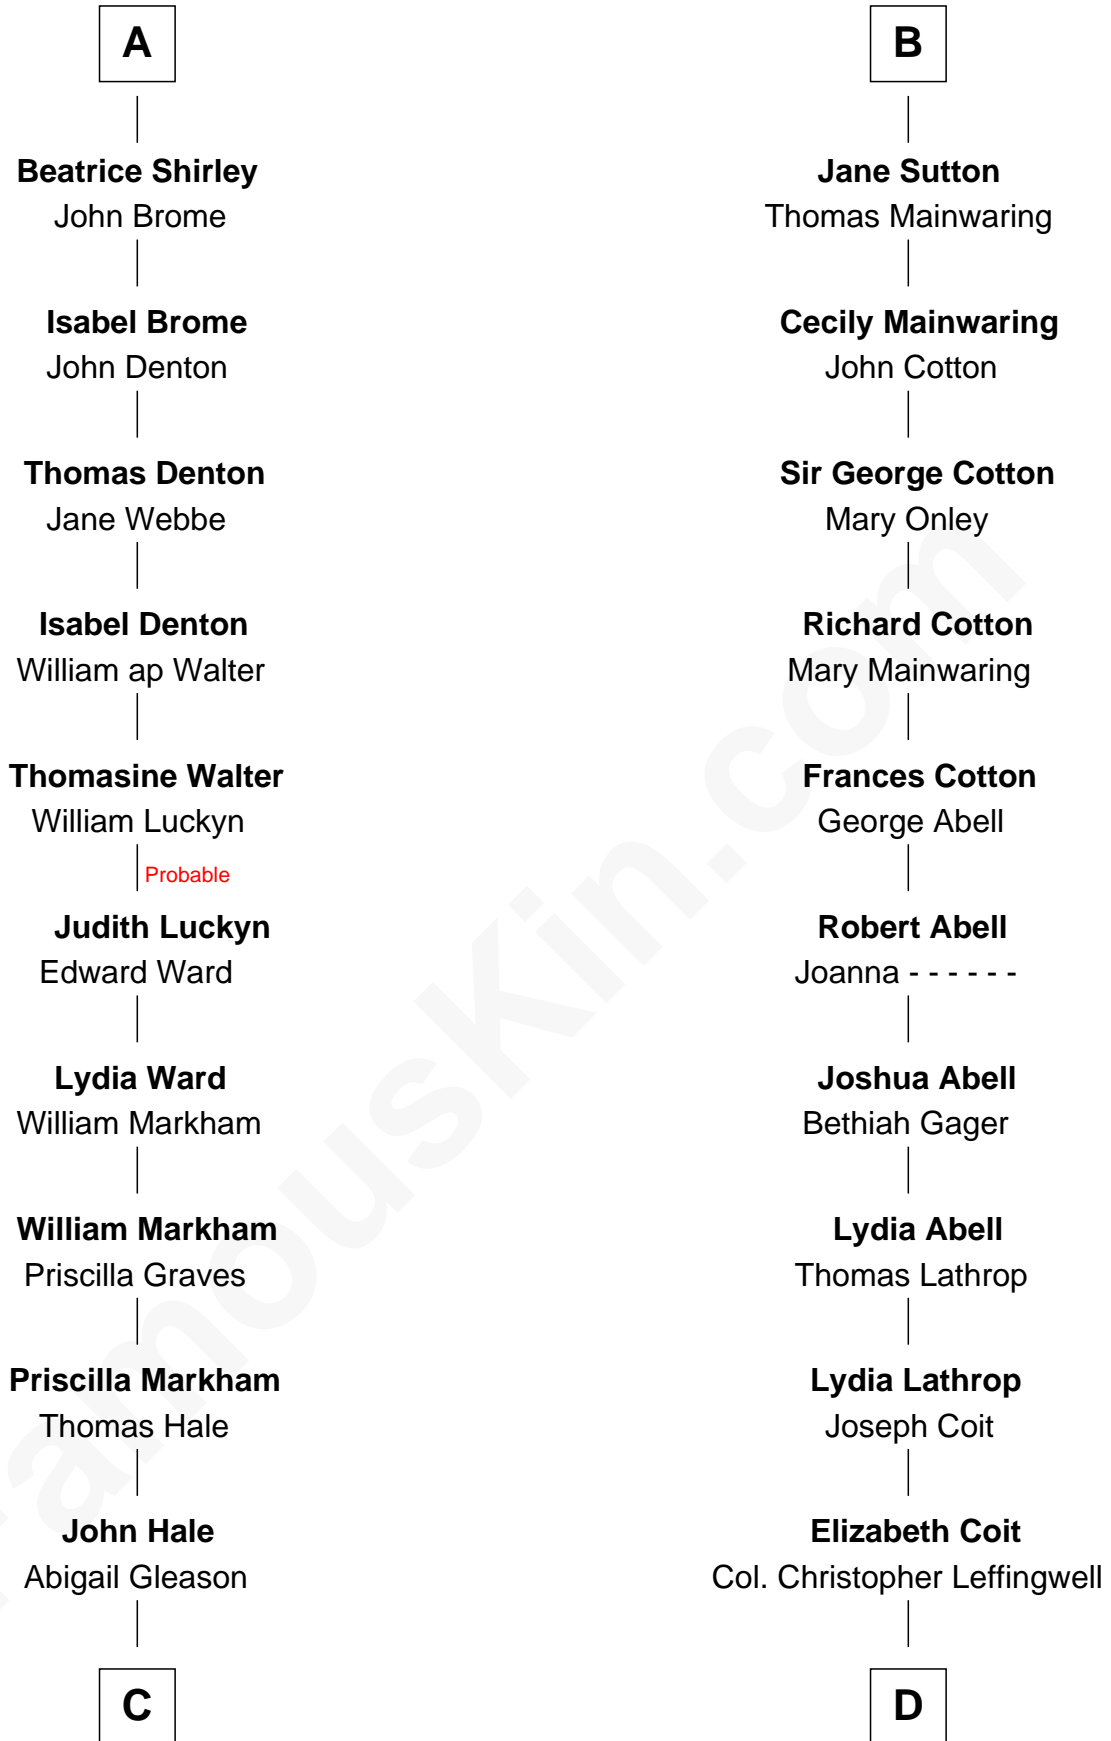

FamousKin.com

Relationship Chart of

Rutherford B. Hayes

19th U.S. President

21st cousin of

Allen Dulles

5th Director of the C.I.A.

C

Abigail Hale
Isaac Chandler

Abigail Chandler
Israel Smith

Chloe Smith
Rutherford Hayes

Rutherford Hayes
Sophia Birchard

Rutherford B. Hayes
19th U.S. President

D

Joanna Leffingwell
Charles Lathrop

Harriet Wadsworth Lathrop
Rev. Miron Winslow