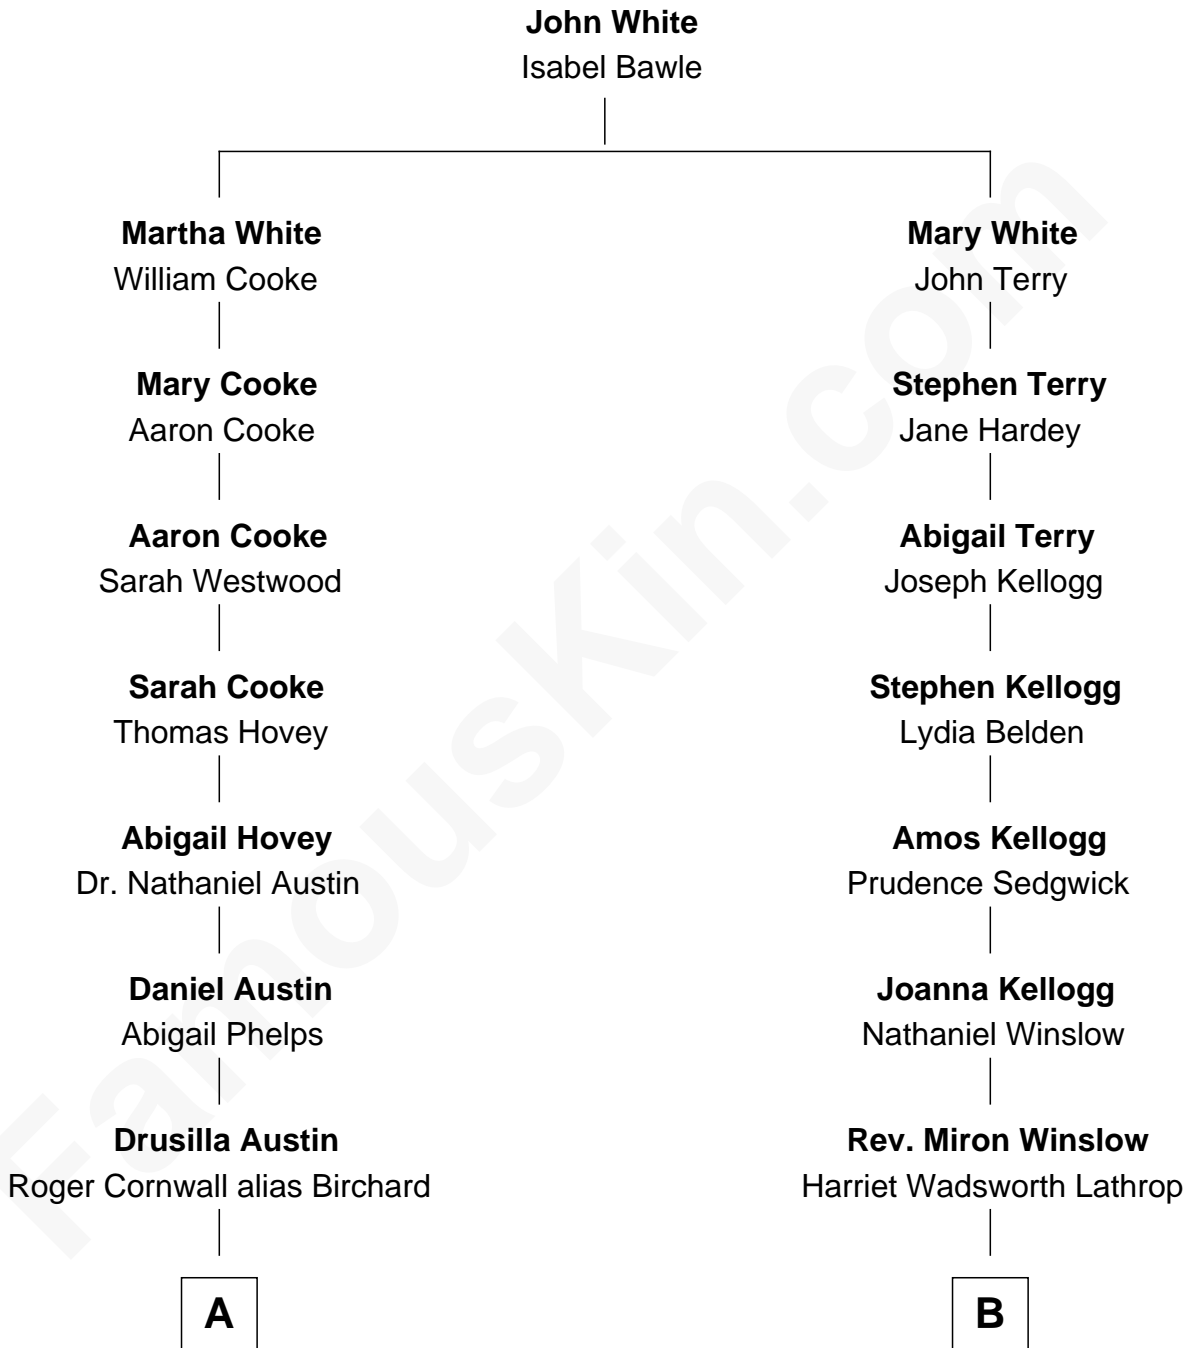

**FamousKin.com**  
**Relationship Chart of**  
**Rutherford B. Hayes**  
*19th U.S. President*

**8th cousin 1 time removed of**  
**John Foster Dulles**  
*52nd U.S. Secretary of State*

**A**

**Sophia Birchard**  
Rutherford Hayes

**Rutherford B. Hayes**  
*19th U.S. President*

**B**

**Harriet Lathrop Winslow**  
Rev. John Welsh Dulles

**Allen Macy Dulles**  
Edith Foster

**John Foster Dulles**  
*52nd U.S. Secretary of State*

FamousKin.com