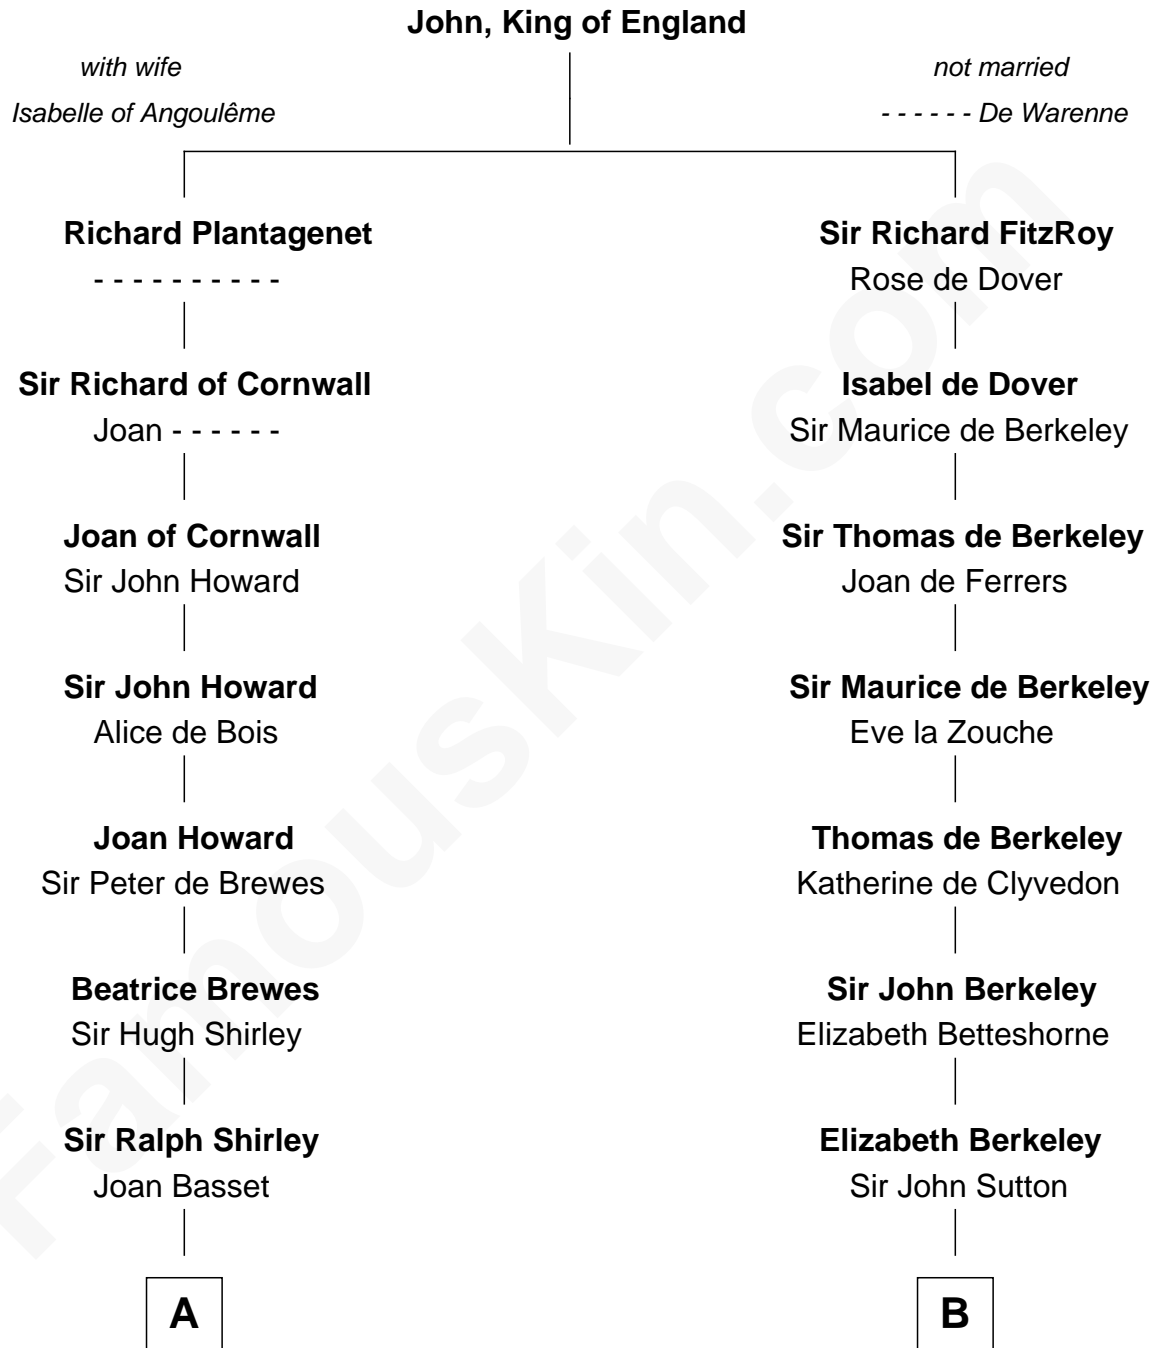

FamousKin.com Relationship Chart of

Rutherford B. Hayes

19th U.S. President

21st cousin of

John Foster Dulles

52nd U.S. Secretary of State

C

Abigail Hale
Isaac Chandler

Abigail Chandler
Israel Smith

Chloe Smith
Rutherford Hayes

Rutherford Hayes
Sophia Birchard

Rutherford B. Hayes
19th U.S. President

D

Joanna Leffingwell
Charles Lathrop

Harriet Wadsworth Lathrop
Rev. Miron Winslow