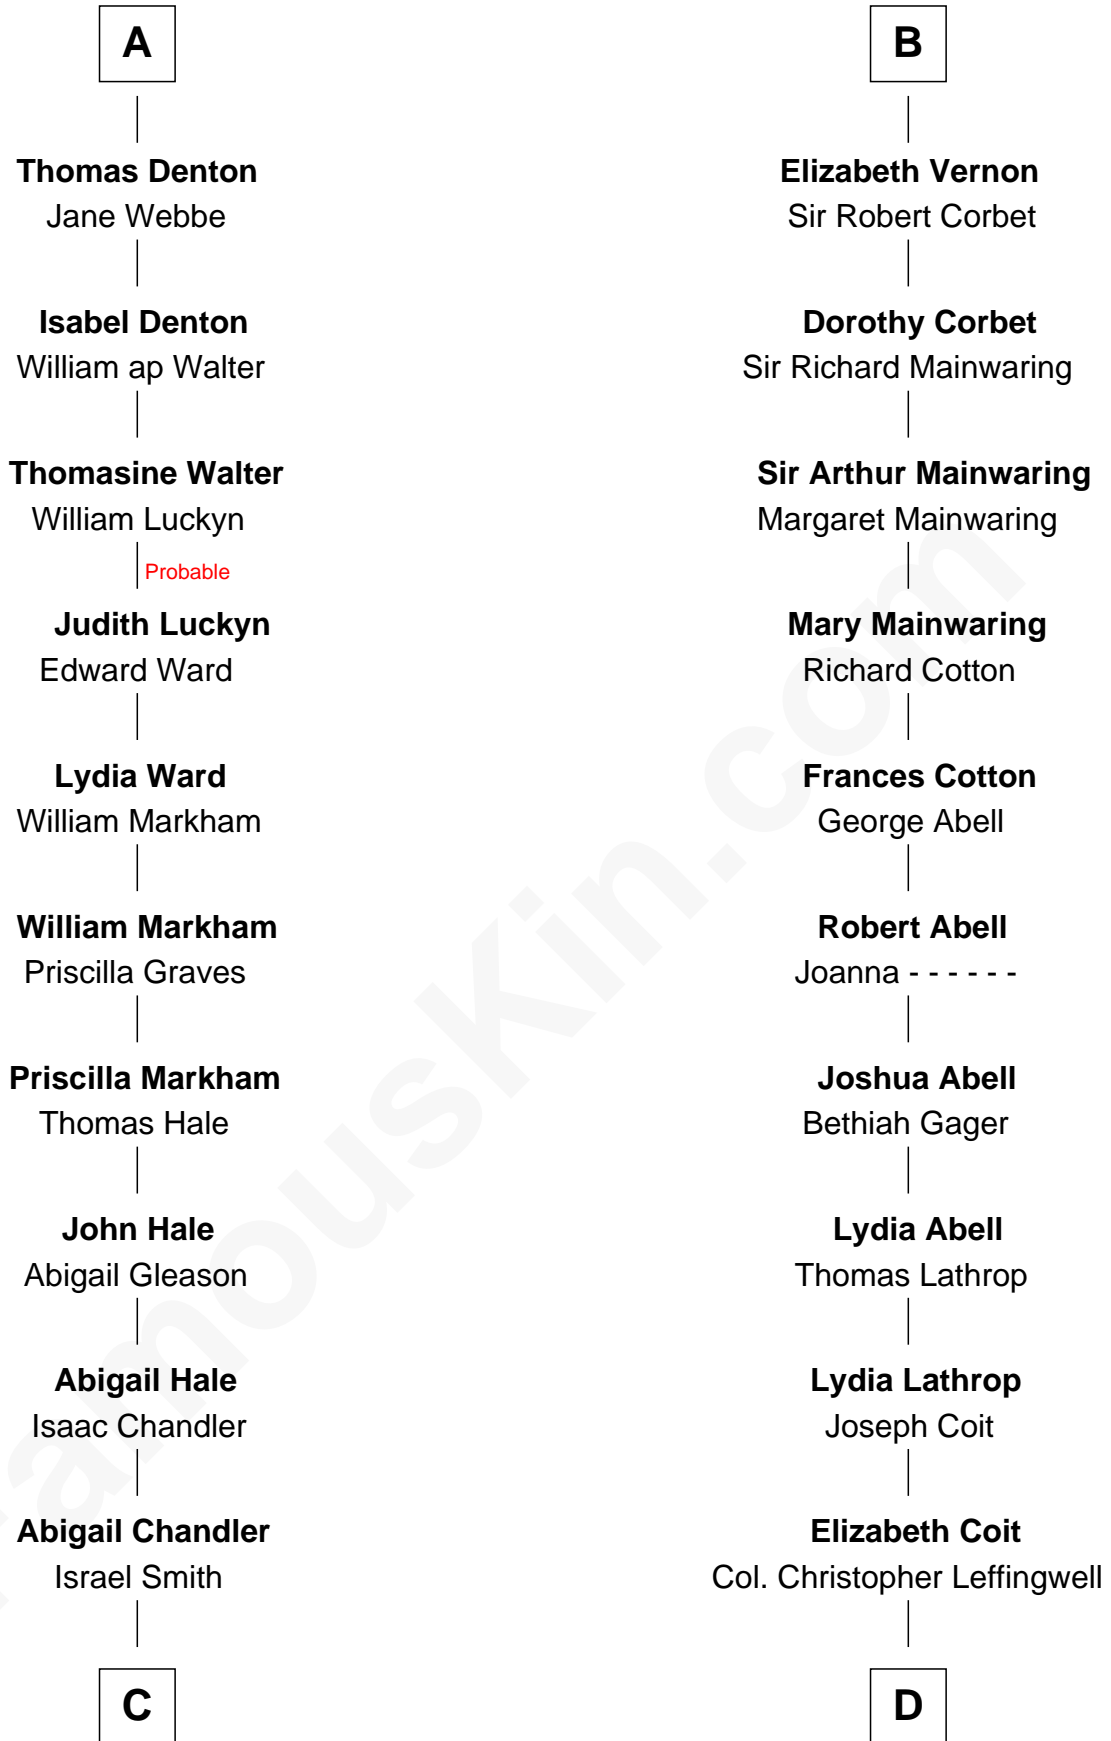

FamousKin.com
Relationship Chart of
Rutherford B. Hayes
19th U.S. President

19th cousin 2 times removed of

John Foster Dulles
52nd U.S. Secretary of State

Sir Robert de Ros
 Isabel de Aubeney

C

Chloe Smith
Rutherford Hayes

Rutherford Hayes
Sophia Birchard

Rutherford B. Hayes
19th U.S. President

D

Joanna Leffingwell
Charles Lathrop

Harriet Wadsworth Lathrop
Rev. Miron Winslow

Harriet Lathrop Winslow
Rev. John Welsh Dulles

Allen Macy Dulles
Edith Foster