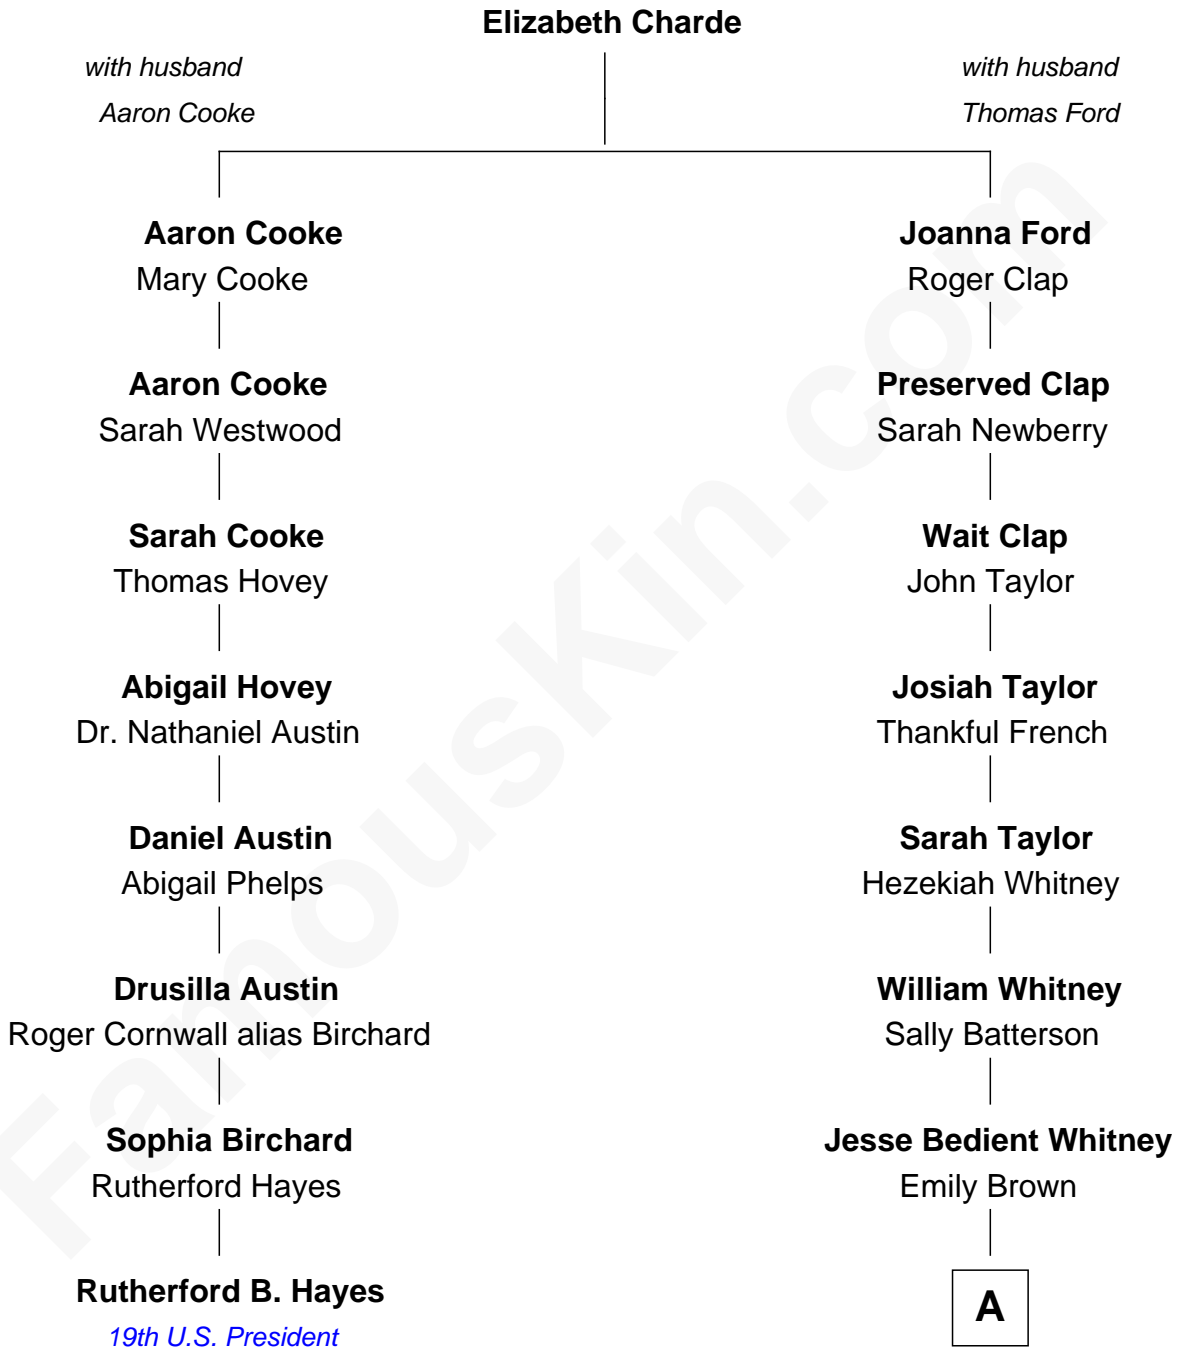

**FamousKin.com**  
**Relationship Chart of**  
**Rutherford B. Hayes**  
*19th U.S. President*

**7th cousin 4 times removed of**  
**Mike Huckabee**  
*44th Governor of Arkansas*

**A**

|  
**Scott Massena Whitney**

Mary A. Bell

|  
**Charles O. Whitney**

Sarah R. Sickler

|  
**Eva Lorena Whitney**

William Thomas Elder

|  
**Mae Elder**

Dorsey Wiles Huckabee

|  
**Mike Huckabee**