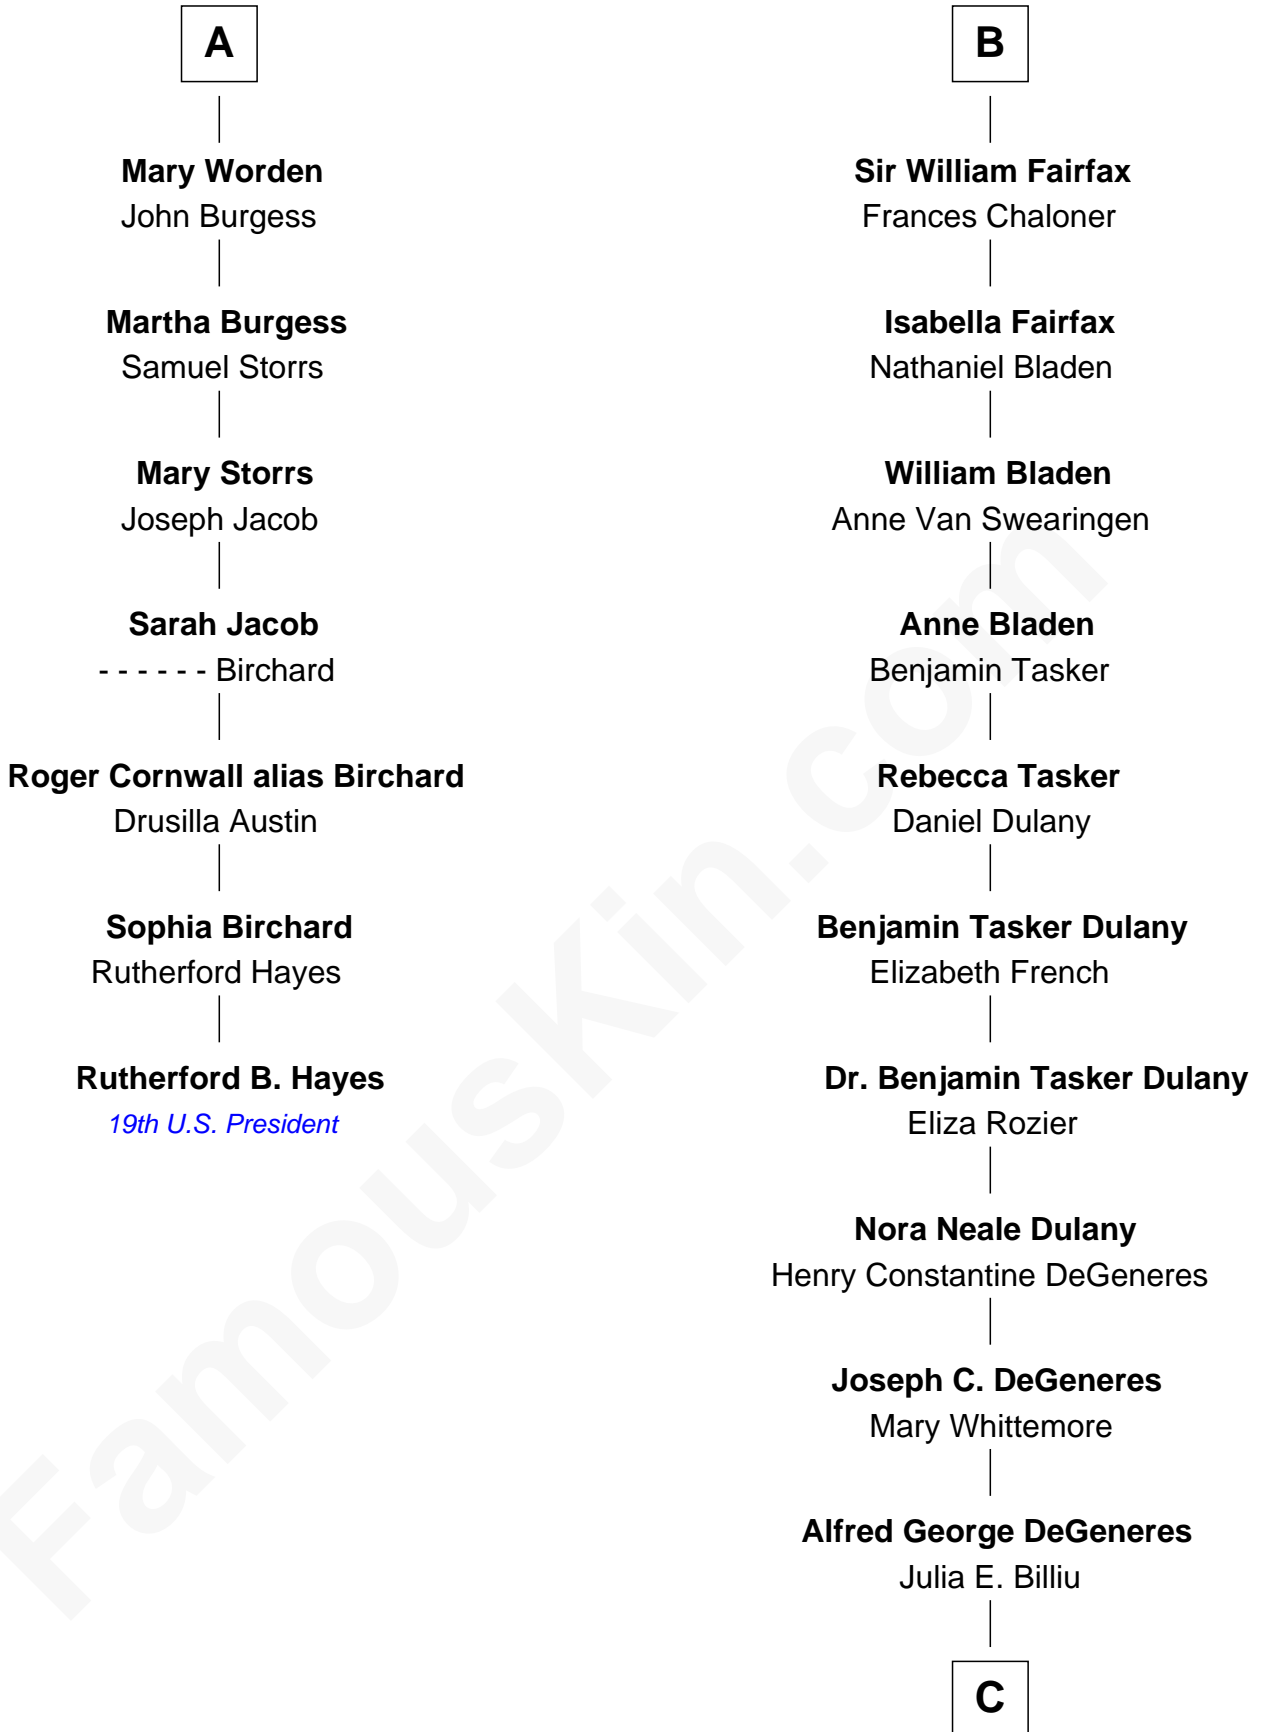

**FamousKin.com**  
**Relationship Chart of**  
**Rutherford B. Hayes**  
*19th U.S. President*

**13th cousin 6 times removed of**  
**Ellen DeGeneres**  
*Comedienne and TV Personality*

**Richard Sherburne**  
 Alice Hamerton

**C**

—  
**Elliot Everett DeGeneres**

Ruth Elodie Martin

—  
**Elliot Everett DeGeneres**

Betty Jane Pfeffer

—  
**Ellen DeGeneres**

*Comedienne and TV Personality*

FamousKin.com