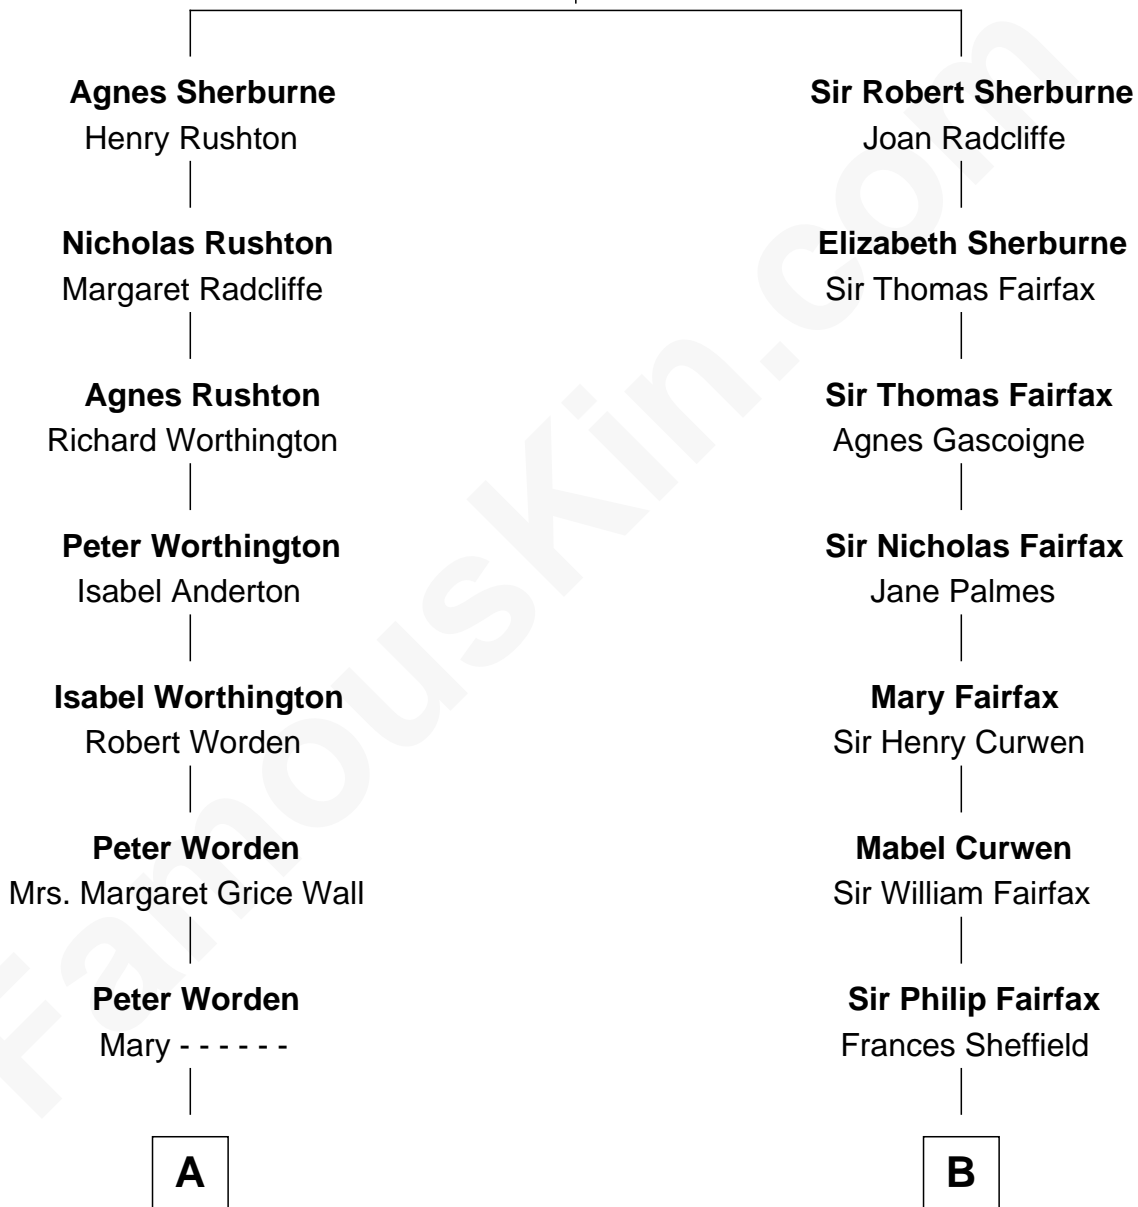

**FamousKin.com**  
**Relationship Chart of**  
**Rutherford B. Hayes**  
*19th U.S. President*

**13th cousin 6 times removed of**  
**Ellen DeGeneres**  
*Comedienne and TV Personality*

**Richard Sherburne**  
 Alice Hamerton

**C**

—  
**Elliot Everett DeGeneres**

Ruth Elodie Martin

—  
**Elliot Everett DeGeneres**

Betty Jane Pfeffer

—  
**Ellen DeGeneres**

*Comedienne and TV Personality*

FamousKin.com