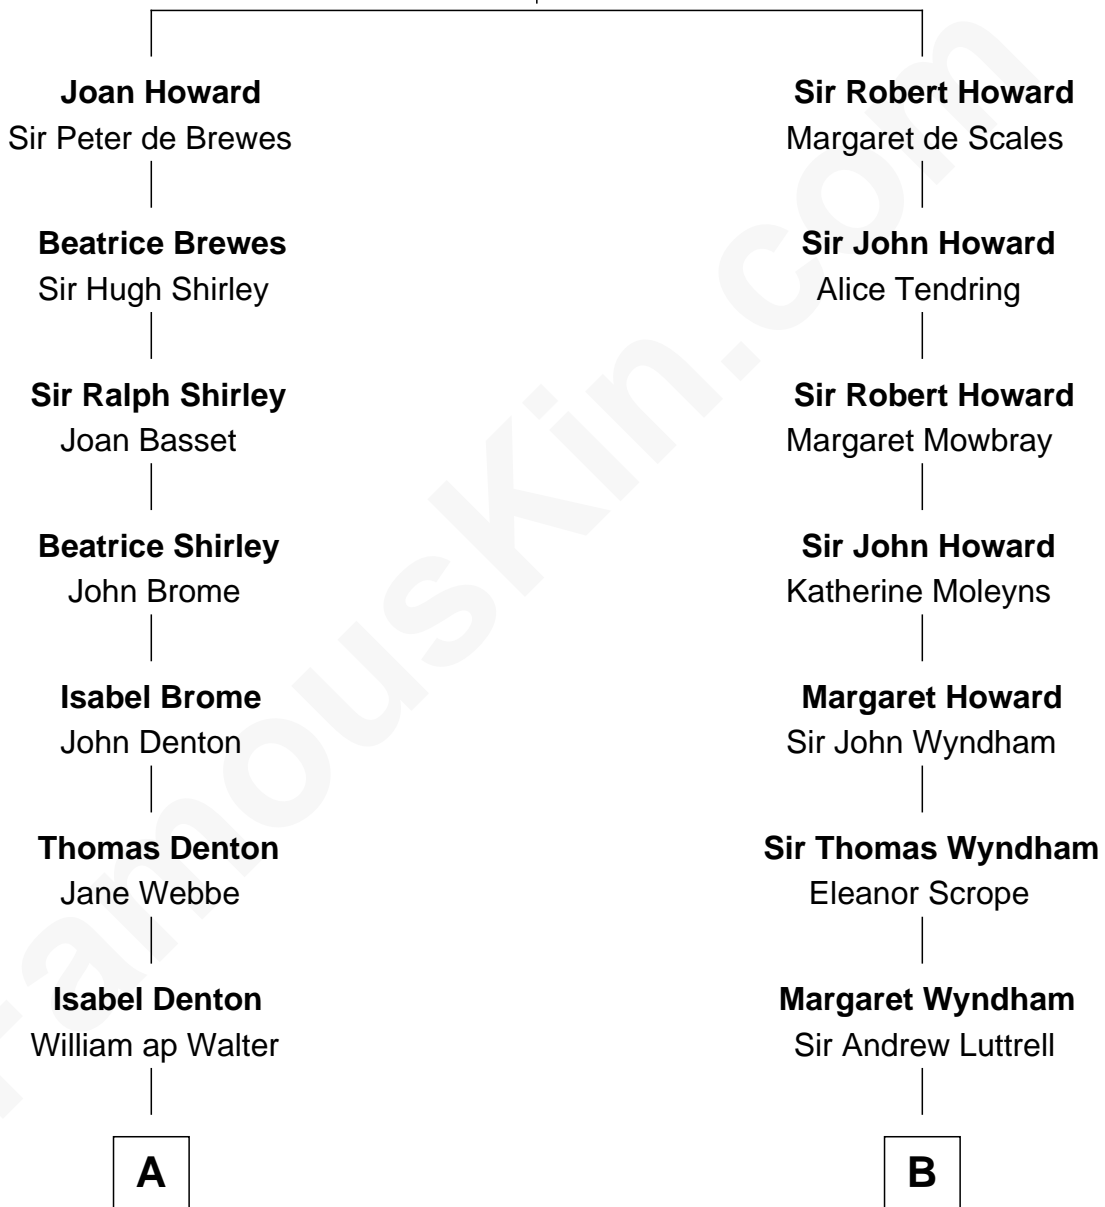

FamousKin.com
Relationship Chart of
Rutherford B. Hayes
19th U.S. President

17th cousin 3 times removed of

Guy Ritchie
British Filmmaker

Sir John Howard
 Alice de Bois

C

Vivian Guy Ouseley McLaughlin

Edith Jane Martineau

Doris Margaretta McLaughlin

Stuart John Ritchie

John Vivian Ritchie

Amber Mary Parkinson

Guy Ritchie

British Filmmaker