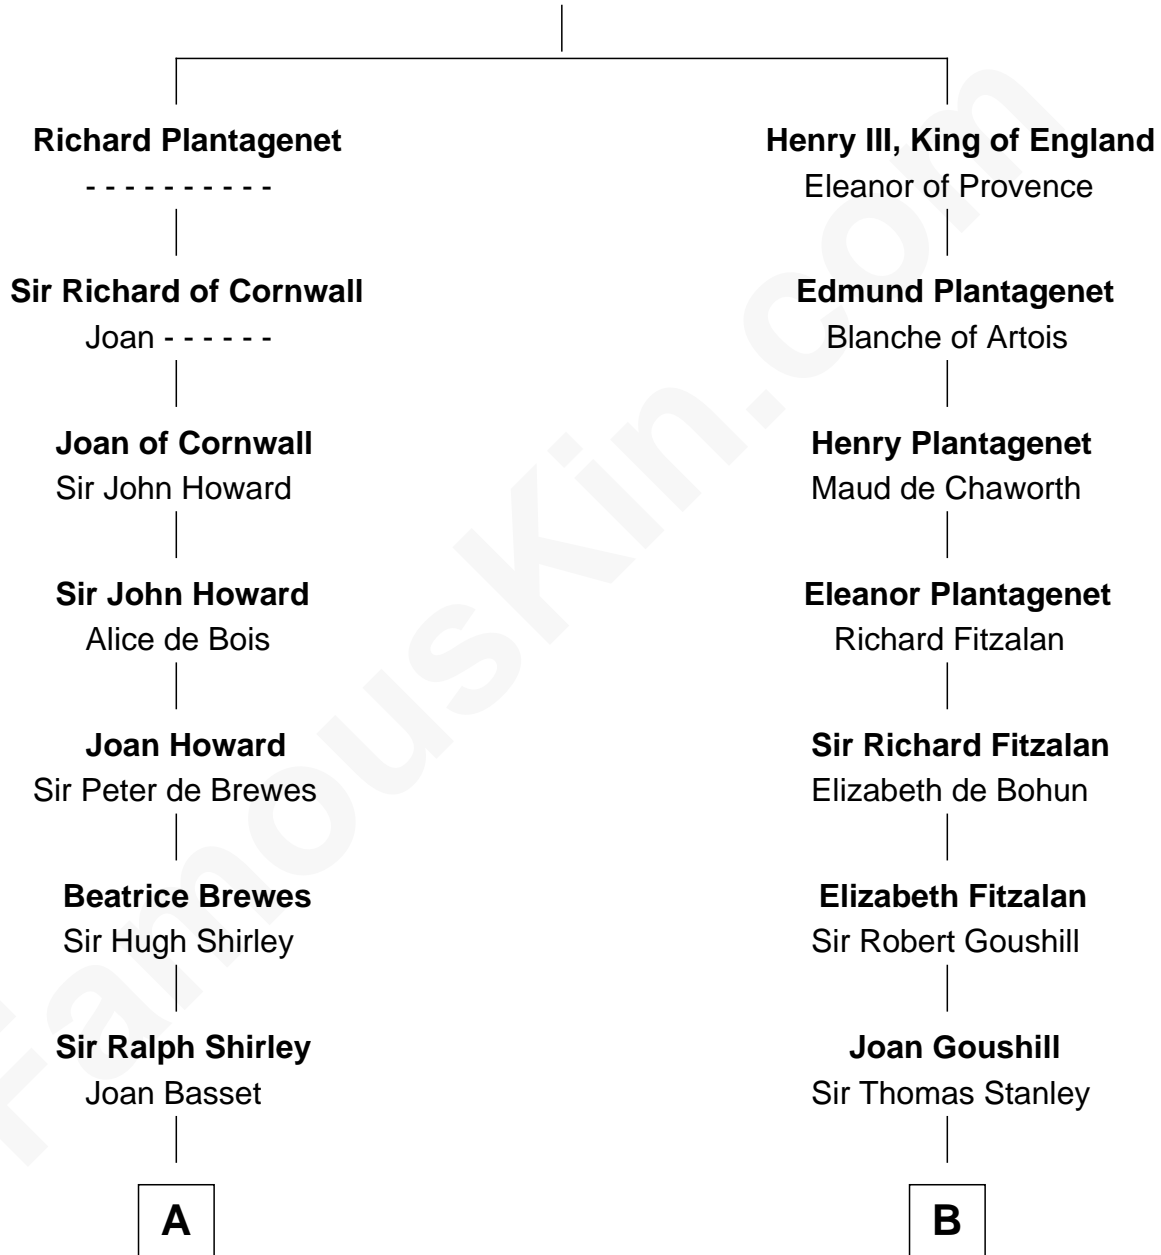

FamousKin.com
Relationship Chart of
Rutherford B. Hayes
19th U.S. President

21st cousin of

Buckminster Fuller
Author, Architect, and Inventor

John, King of England
 Isabelle of Angoulême

C

Abigail Hale
Isaac Chandler

Abigail Chandler
Israel Smith

Chloe Smith
Rutherford Hayes

Rutherford Hayes
Sophia Birchard

Rutherford B. Hayes
19th U.S. President

D

Christopher Wolcott
Lucy Parsons

Christopher Columbus Wolcott
Susan Blinn