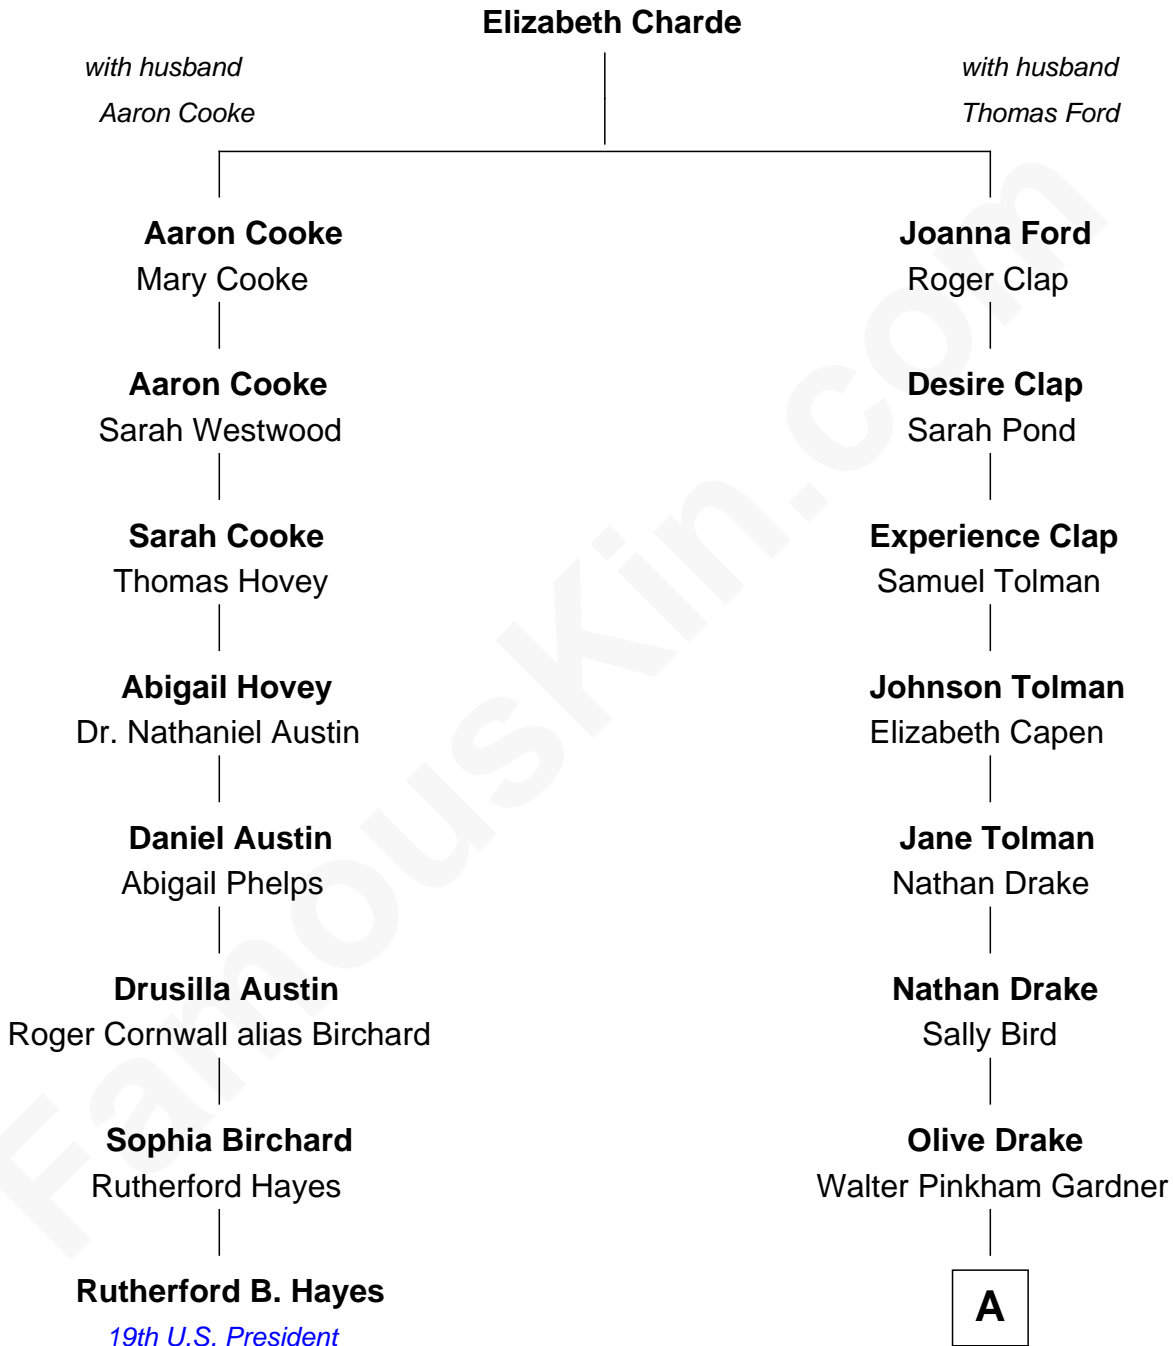

FamousKin.com
Relationship Chart of
Rutherford B. Hayes
19th U.S. President

7th cousin 1 time removed of
Erle Stanley Gardner
Author of the Perry Mason series

A

Charles Walter Gardner

Grace Adelma Waugh

Erle Stanley Gardner