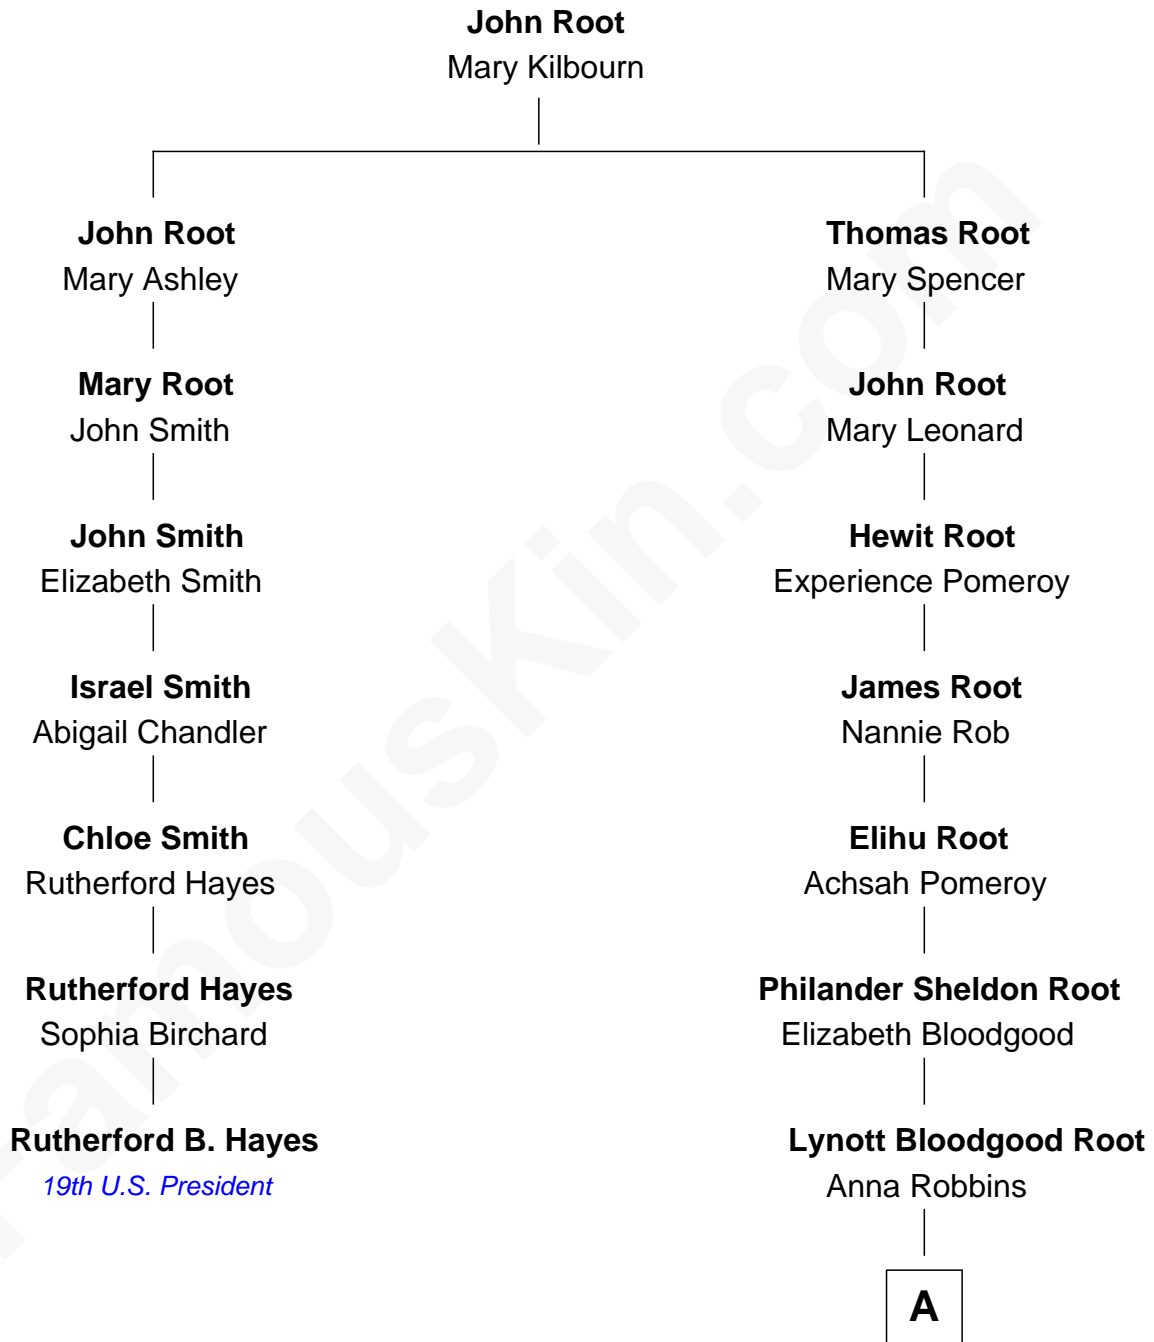

FamousKin.com
Relationship Chart of
Rutherford B. Hayes
19th U.S. President

6th cousin 2 times removed of

Henry Luce

Co-Founder of Time, Life, Fortune and Sports Illustrated magazines

A

Elizabeth Middleton Root

Henry Winters Luce

Henry Luce

Co-Founder of Time Inc.

FamousKin.com