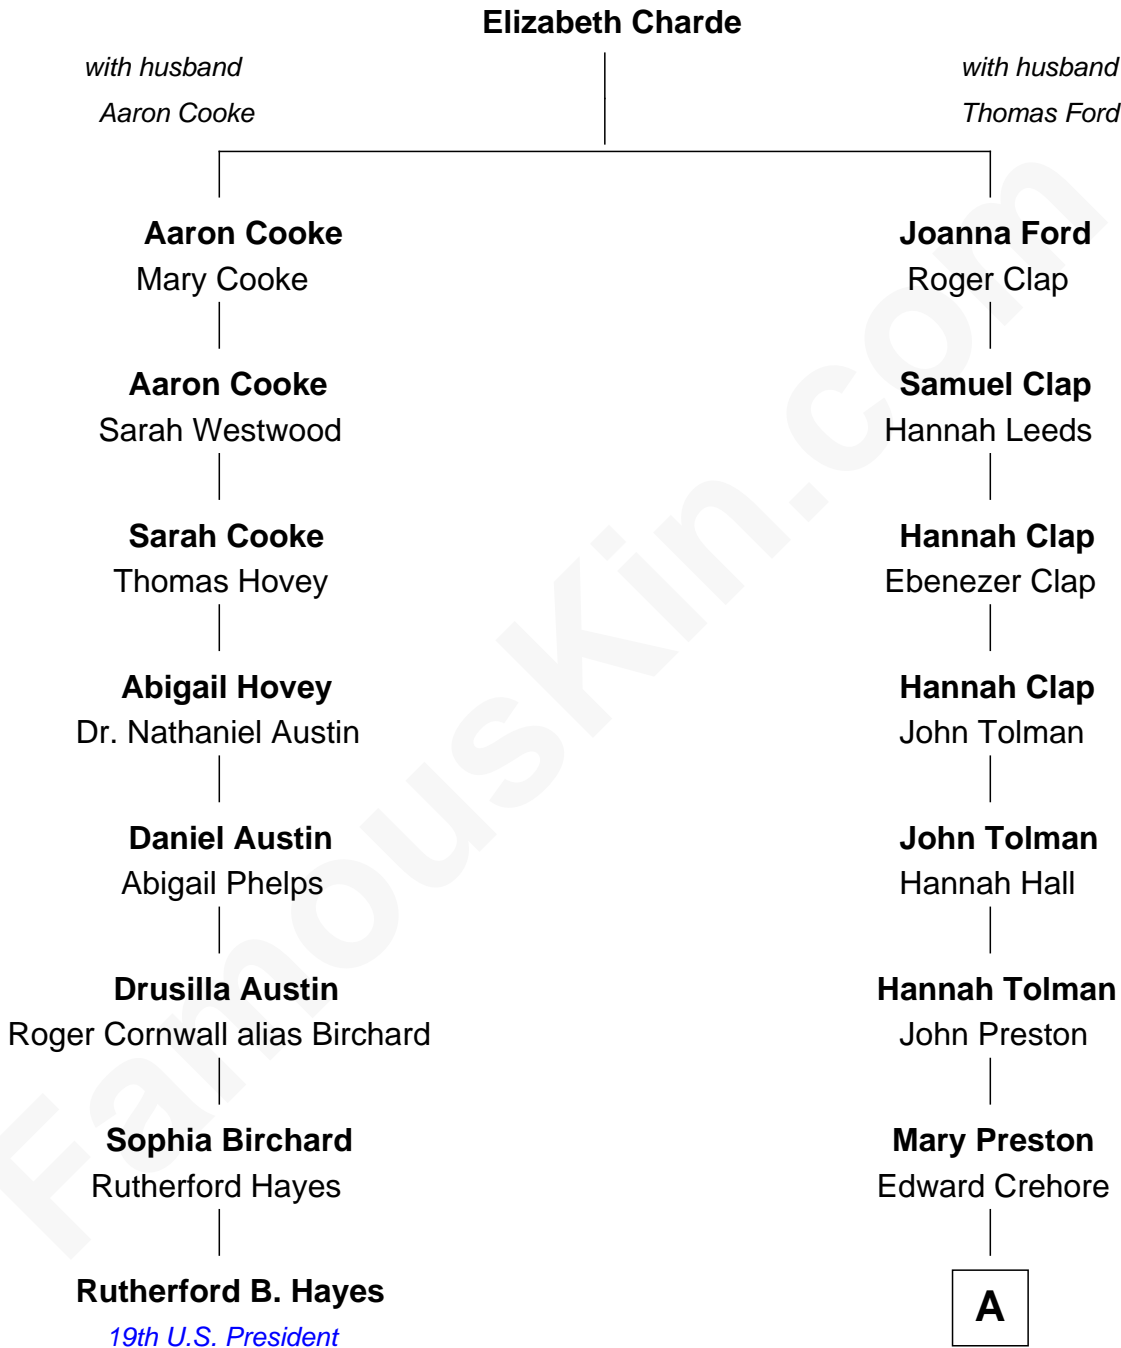

**FamousKin.com**  
**Relationship Chart of**  
**Rutherford B. Hayes**  
*19th U.S. President*

**7th cousin 3 times removed of**  
**George Kennedy**  
*Movie Actor*

**A**

—  
**Eunice Elizabeth Crehore**

Horatio Harris

—  
**Georgia Anna Harris**

Dr. Frederick William Kennedy

—  
**George Harris Kennedy**

Helen Kieselbach

—  
**George Kennedy**

*Movie Actor*