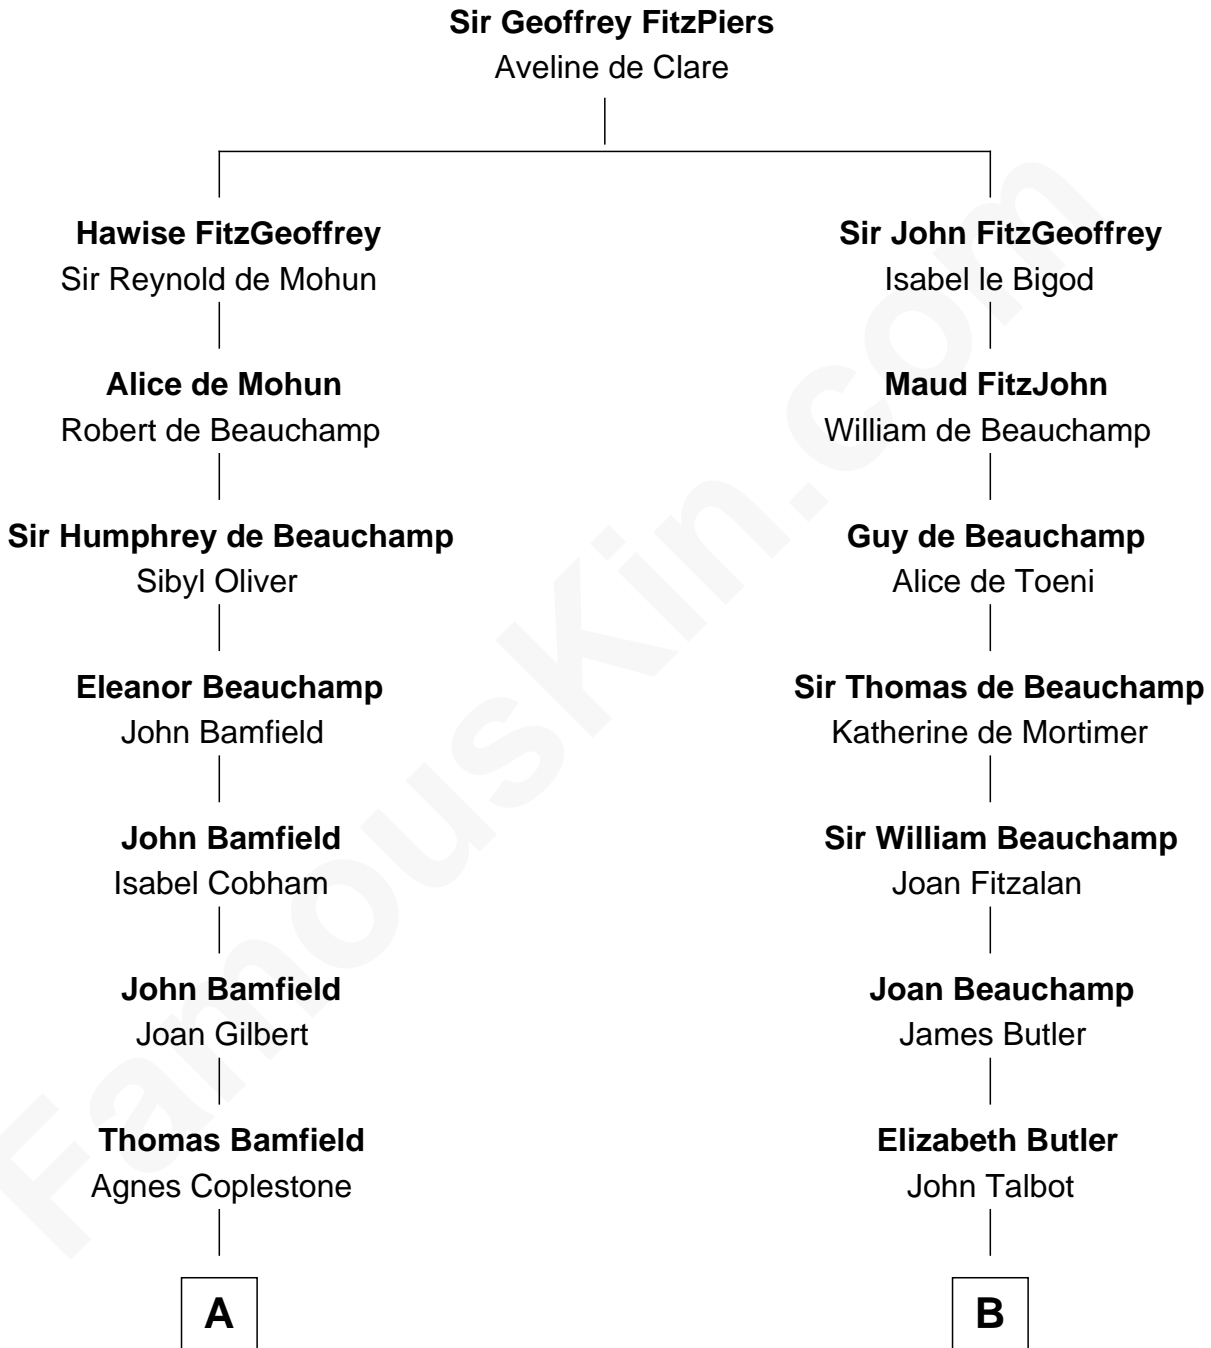

FamousKin.com
Relationship Chart of
Rutherford B. Hayes
19th U.S. President

20th cousin 1 time removed of
Marjorie Post
Founder of General Foods

C

Sarah Trowbridge

John Russell

Rebecca Russell

Ezekiel Hayes

Rutherford Hayes

Chloe Smith

Rutherford Hayes

Sophia Birchard

Rutherford B. Hayes

19th U.S. President

D

Erastus Lathrop

Sarah Bailey

Caroline Cushman Lathrop

Charles Rollin Post

Charles William Post

Elle Letitia Merriweather

Marjorie Post

Founder of General Foods