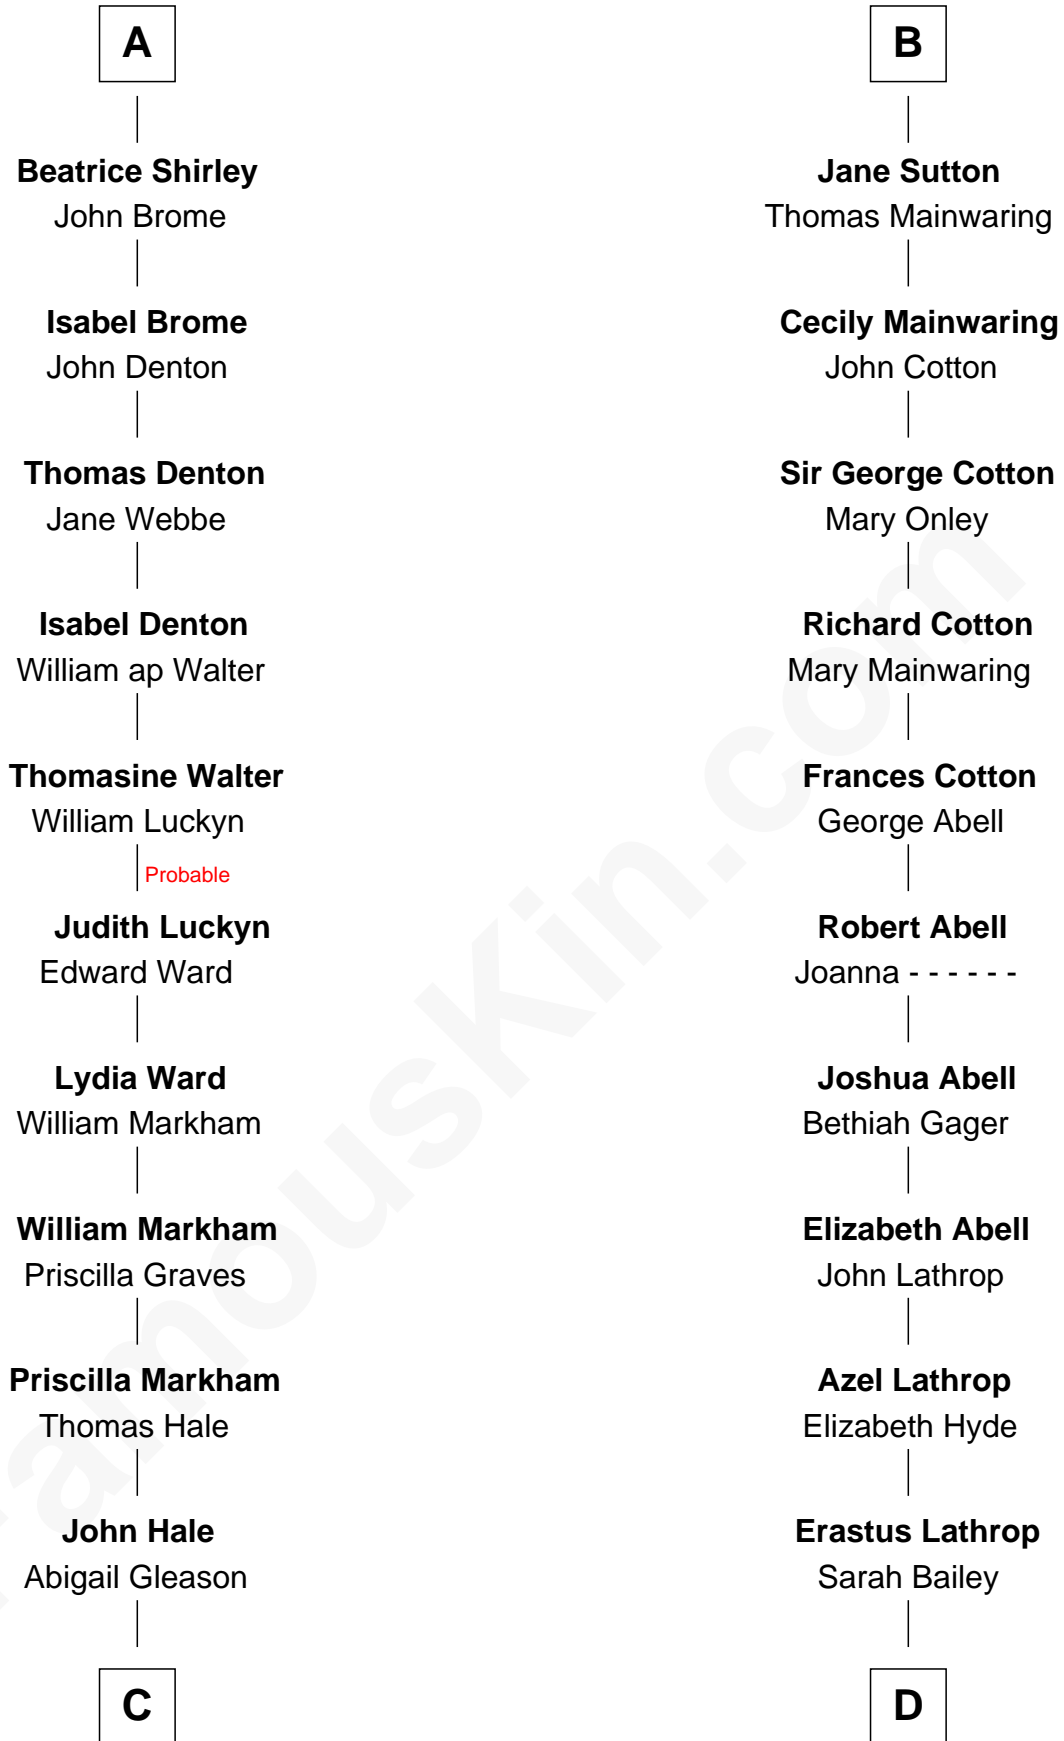

**FamousKin.com**  
**Relationship Chart of**  
**Rutherford B. Hayes**  
*19th U.S. President*

**19th cousin 2 times removed of**  
**Marjorie Post**  
*Founder of General Foods*

**C**

**Abigail Hale**  
Isaac Chandler

**Abigail Chandler**  
Israel Smith

**Chloe Smith**  
Rutherford Hayes

**Rutherford Hayes**  
Sophia Birchard

**Rutherford B. Hayes**  
*19th U.S. President*

**D**

**Caroline Cushman Lathrop**  
Charles Rollin Post

**Charles William Post**  
Elle Letitia Merriweather

**Marjorie Post**  
*Founder of General Foods*

FamousKin.com