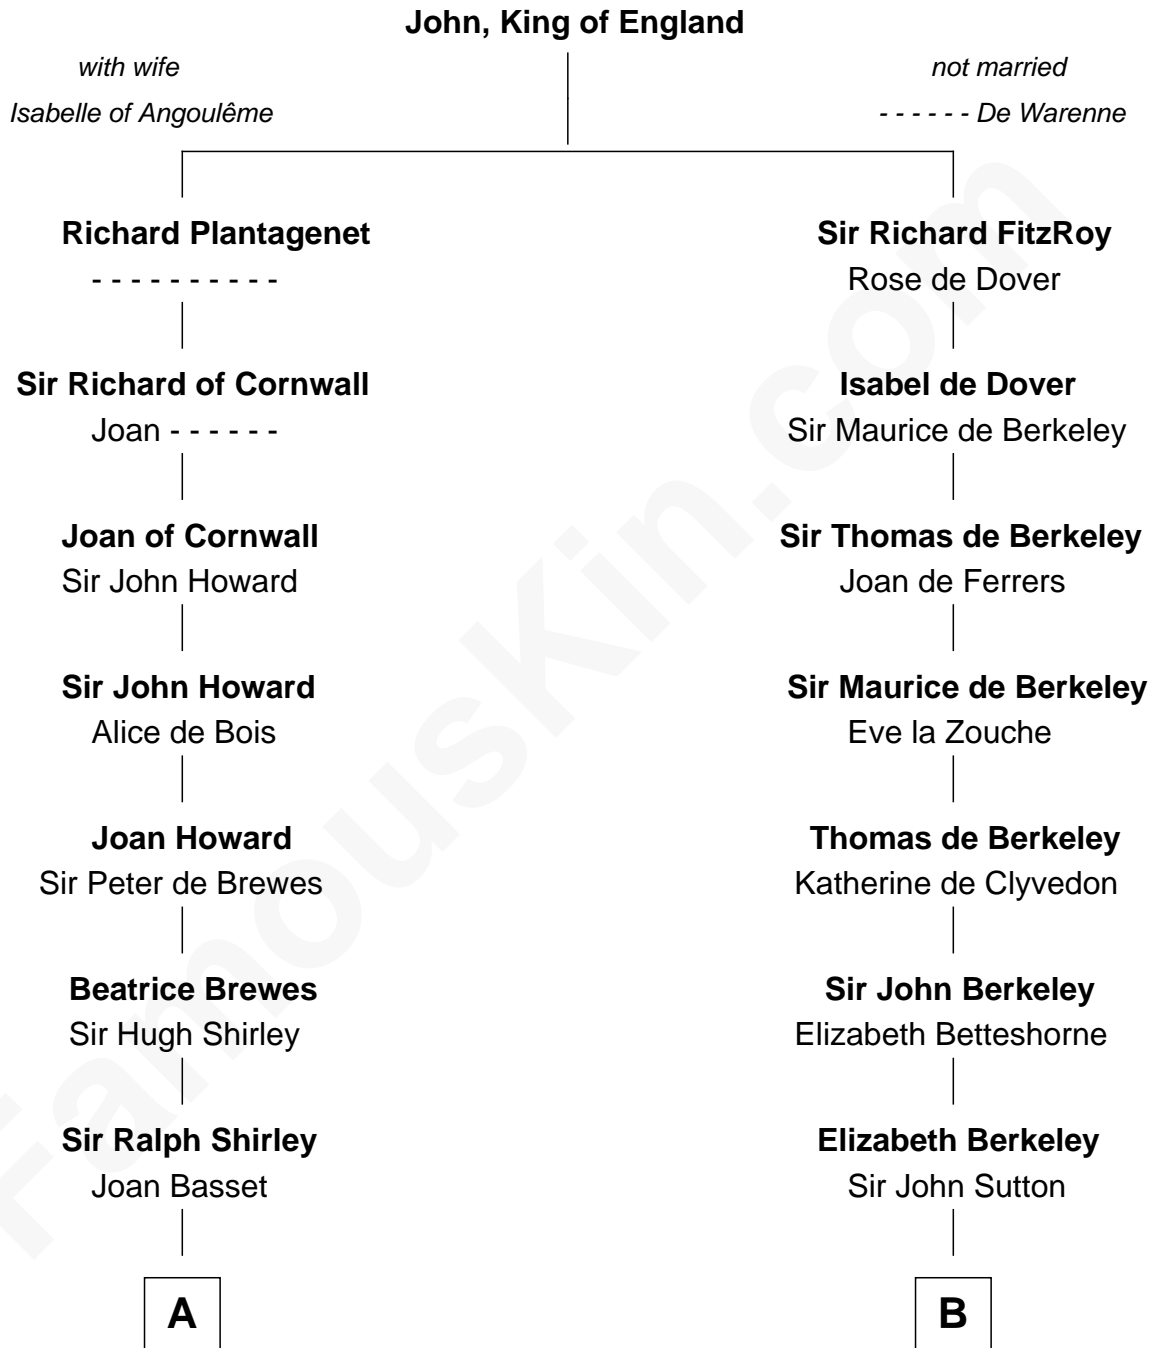

**FamousKin.com**  
**Relationship Chart of**  
**Rutherford B. Hayes**  
*19th U.S. President*

**19th cousin 2 times removed of**  
**Marjorie Post**  
*Founder of General Foods*

**C**

**Abigail Hale**  
Isaac Chandler

**Abigail Chandler**  
Israel Smith

**Chloe Smith**  
Rutherford Hayes

**Rutherford Hayes**  
Sophia Birchard

**Rutherford B. Hayes**  
*19th U.S. President*

**D**

**Caroline Cushman Lathrop**  
Charles Rollin Post