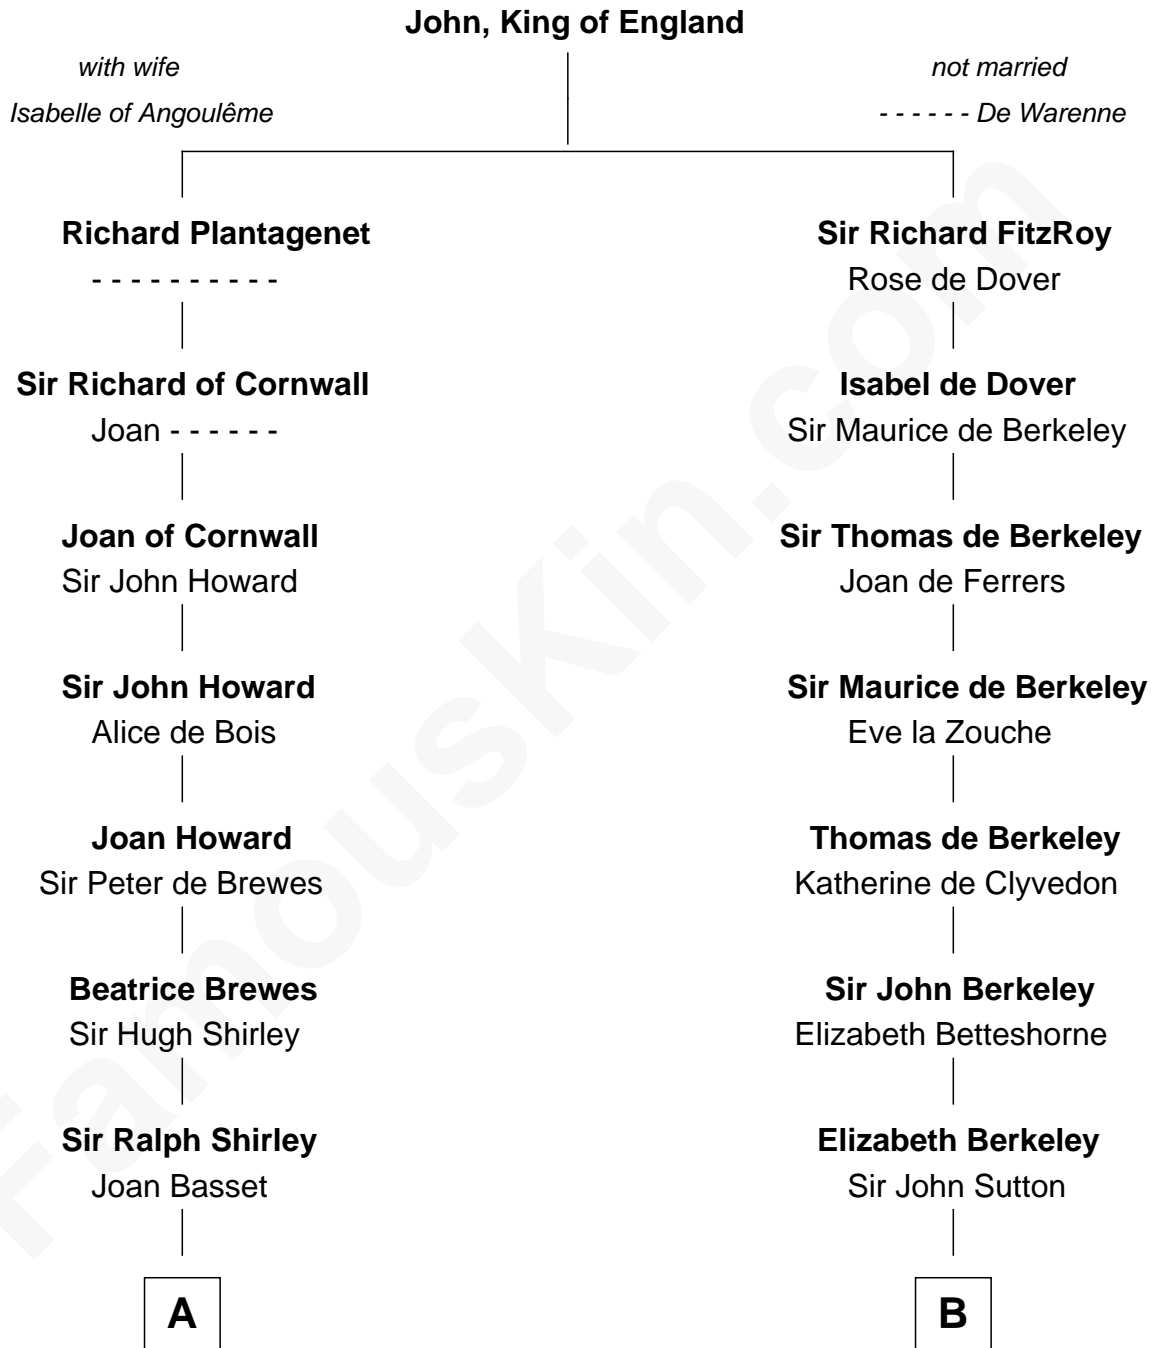

**FamousKin.com**  
**Relationship Chart of**  
**Rutherford B. Hayes**  
*19th U.S. President*

**18th cousin 3 times removed of**  
**C. W. Post**  
*Founder of Post Cereals*

**C**

**Abigail Hale**  
Isaac Chandler

**Abigail Chandler**  
Israel Smith

**Chloe Smith**  
Rutherford Hayes

**Rutherford Hayes**  
Sophia Birchard

**Rutherford B. Hayes**  
*19th U.S. President*

**D**

**Caroline Cushman Lathrop**  
Charles Rollin Post