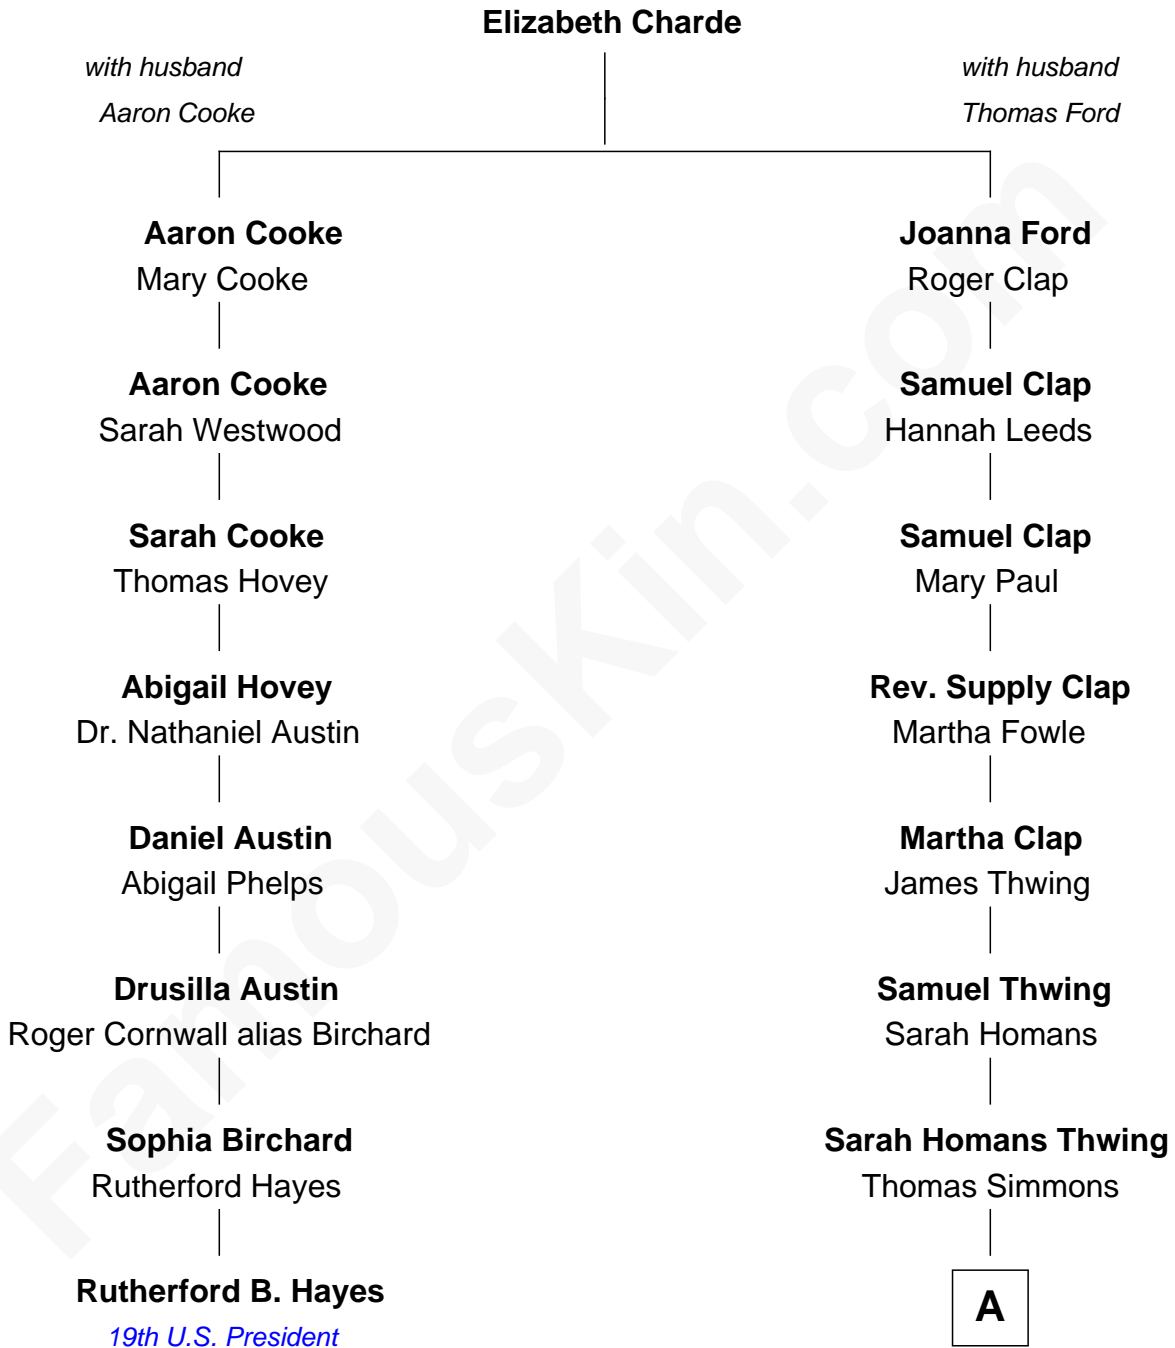

FamousKin.com

Relationship Chart of

Rutherford B. Hayes

19th U.S. President

7th cousin 3 times removed of

Pete Seeger
American Folk Singer

A

—
Elsie Thwing Simmons

Albert Adams

—
Elsie Simmons Adams

Charles Louis Seeger

—
Charles Louis Seeger

Constance de Clyver Edson

—
Pete Seeger

American Folk Singer

FamousKin.com