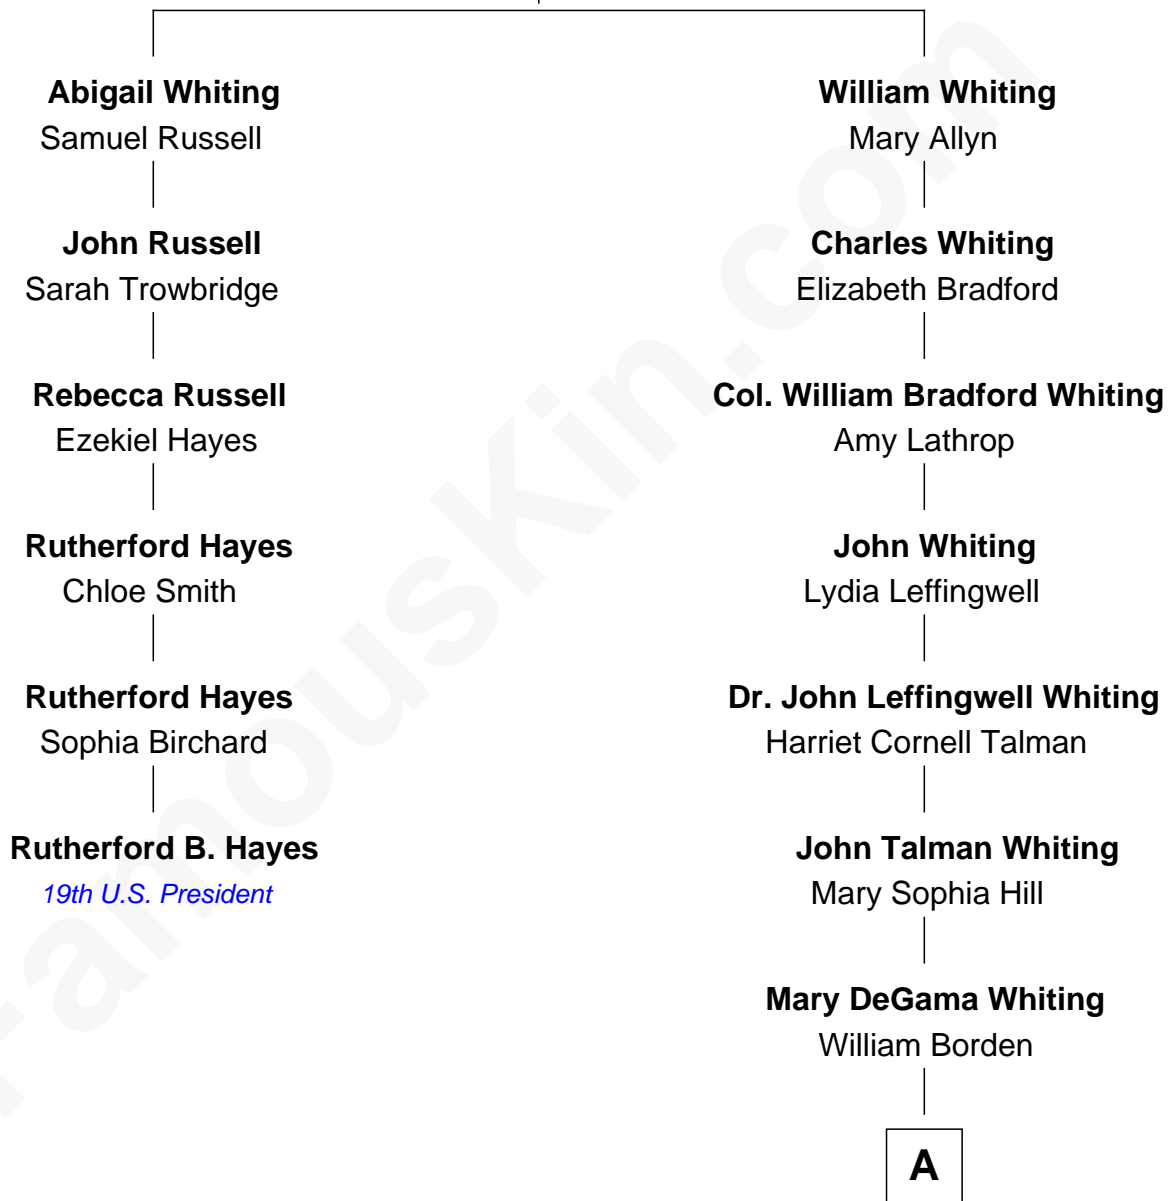

FamousKin.com
Relationship Chart of
Rutherford B. Hayes

19th U.S. President

5th cousin 4 times removed of

Adlai Stevenson III

U.S. Senator from Illinois

Rev. John Whiting

Sybil Collins

A

—
John Borden

Ellen Wallace Waller

—
Ellen Borden

Adlai Ewing Stevenson

—
Adlai Stevenson III

U.S. Senator from Illinois

FamousKin.com