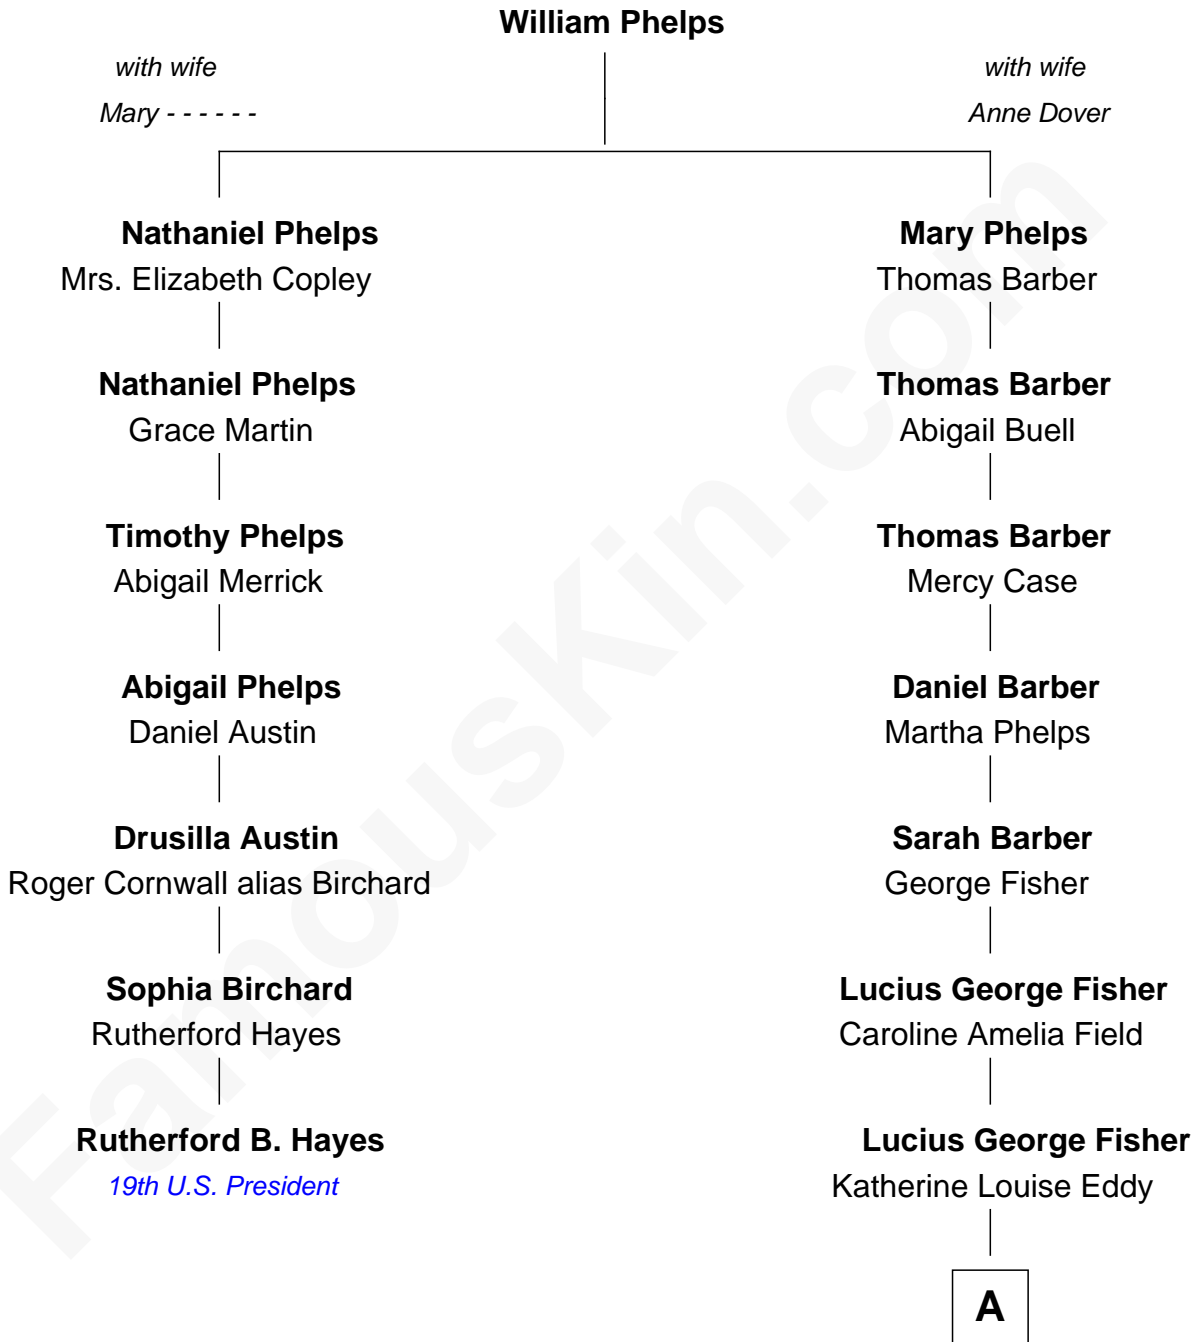

FamousKin.com
Relationship Chart of
Rutherford B. Hayes
19th U.S. President

6th cousin 4 times removed of

Jodie Foster
Movie Actress

A

Alice Eddy Fisher
Alexis Caldwell Foster

Lucius Fisher Foster
Constance Marie Robertson

Lucius Fisher Foster
Evelyn Della Almond

Jodie Foster
Movie Actress

FamousKin.com