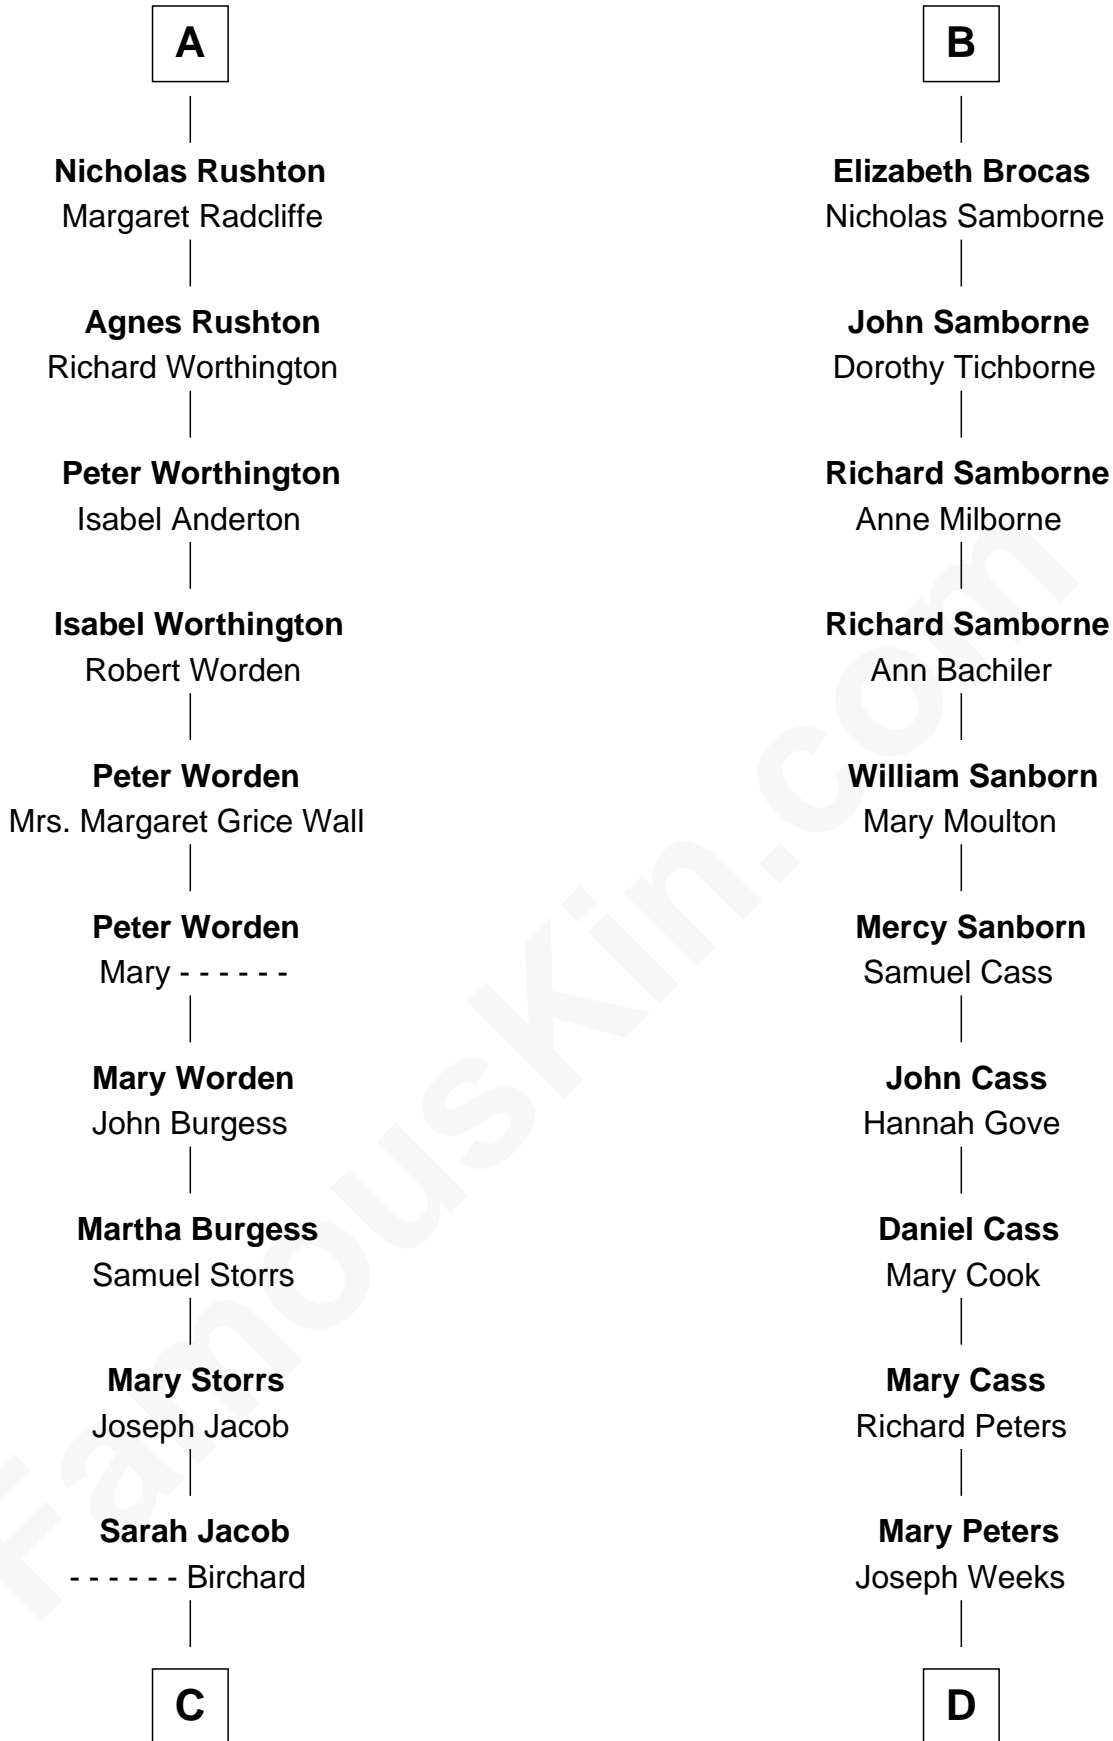

FamousKin.com
Relationship Chart of
Rutherford B. Hayes
19th U.S. President

19th cousin 2 times removed of

Charlie Munger
Vice-Chairman of Berkshire Hathaway

C

Roger Cornwall alias Birchard

Drusilla Austin

Sophia Birchard

Rutherford Hayes

Rutherford B. Hayes

19th U.S. President

D

Mahala Weeks

Ebenezer Wright Babcock

Ann Maria Babcock

Samuel Montague Case

Carrie A. Case

Thomas Charles Munger

Alfred Case Munger

Florence V. Russell

Charlie Munger

Vice-Chairman of Berkshire Hathaway