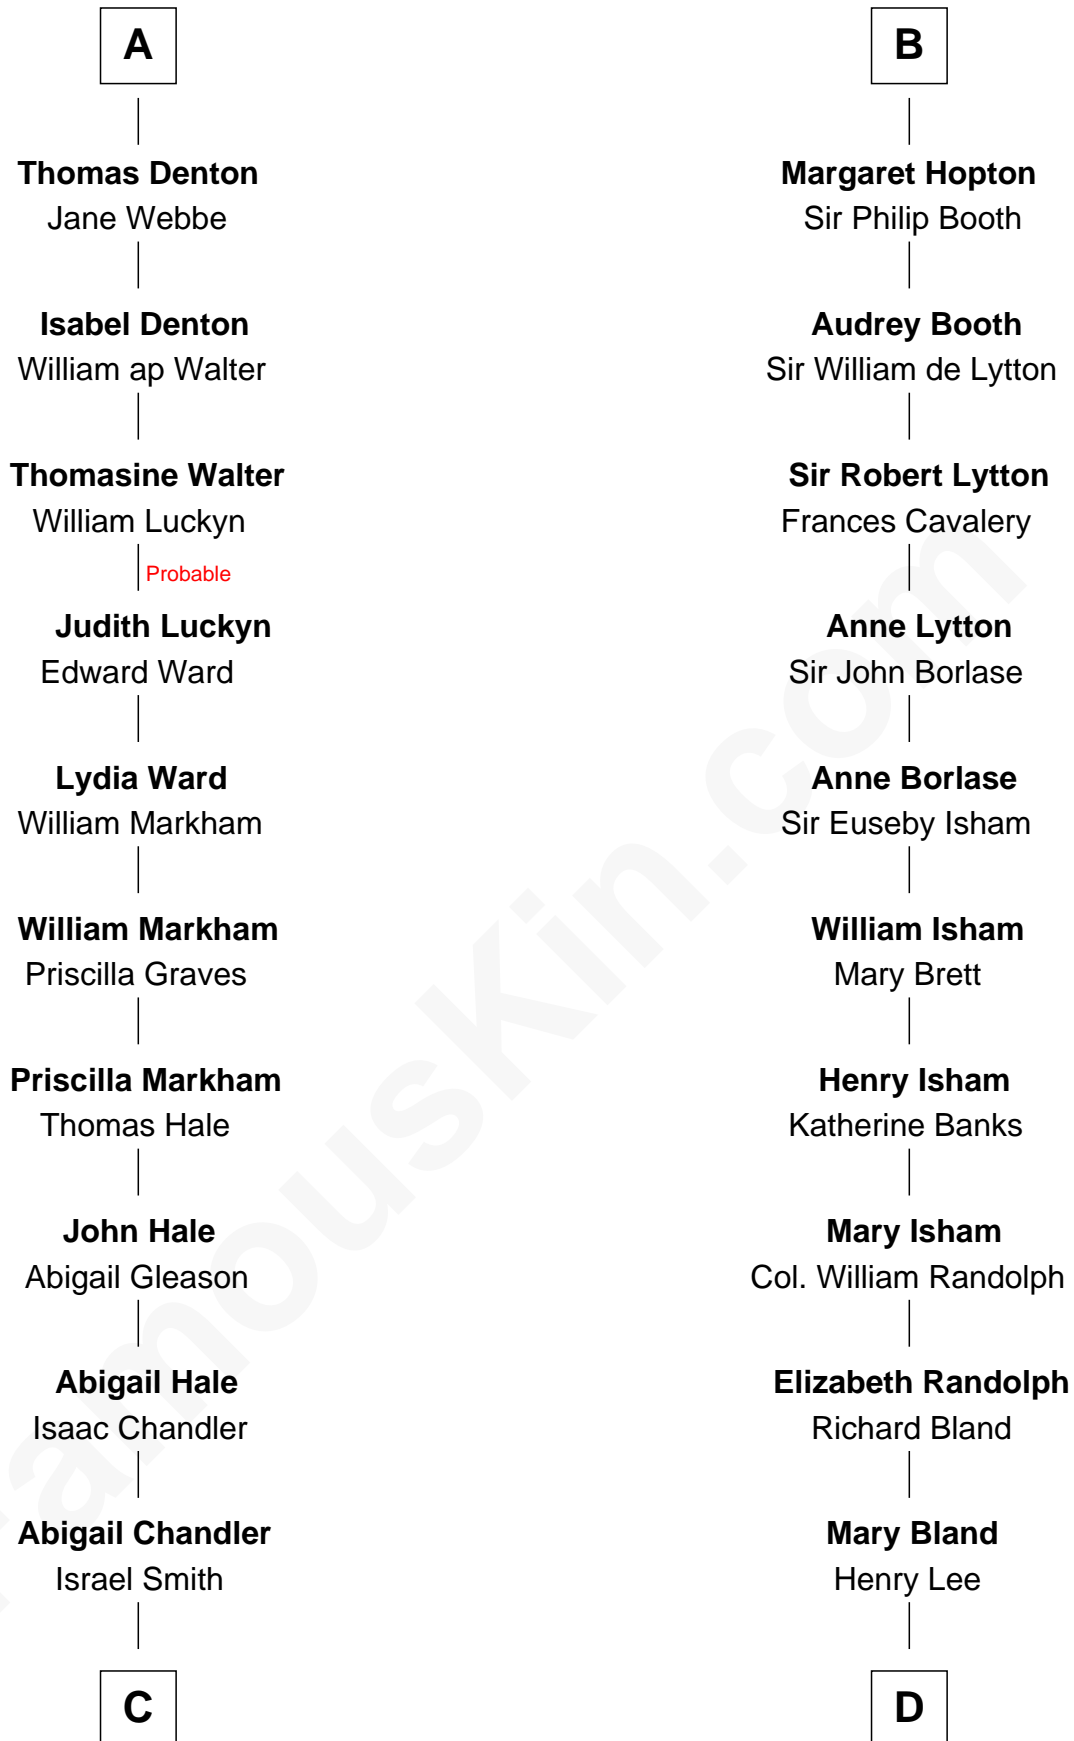

**FamousKin.com**  
**Relationship Chart of**  
**Rutherford B. Hayes**  
*19th U.S. President*

**18th cousin 1 time removed of**  
**Henry Lee III**  
*9th Governor of Virginia*

**Sir Robert de Ros**  
 Isabel de Aubeney

**C**

**Chloe Smith**  
Rutherford Hayes

**Rutherford Hayes**  
Sophia Birchard

**Rutherford B. Hayes**  
*19th U.S. President*

**D**

**Col. Henry Lee**  
Lucy Grymes

**Henry Lee III**  
*Light-Horse Harry*