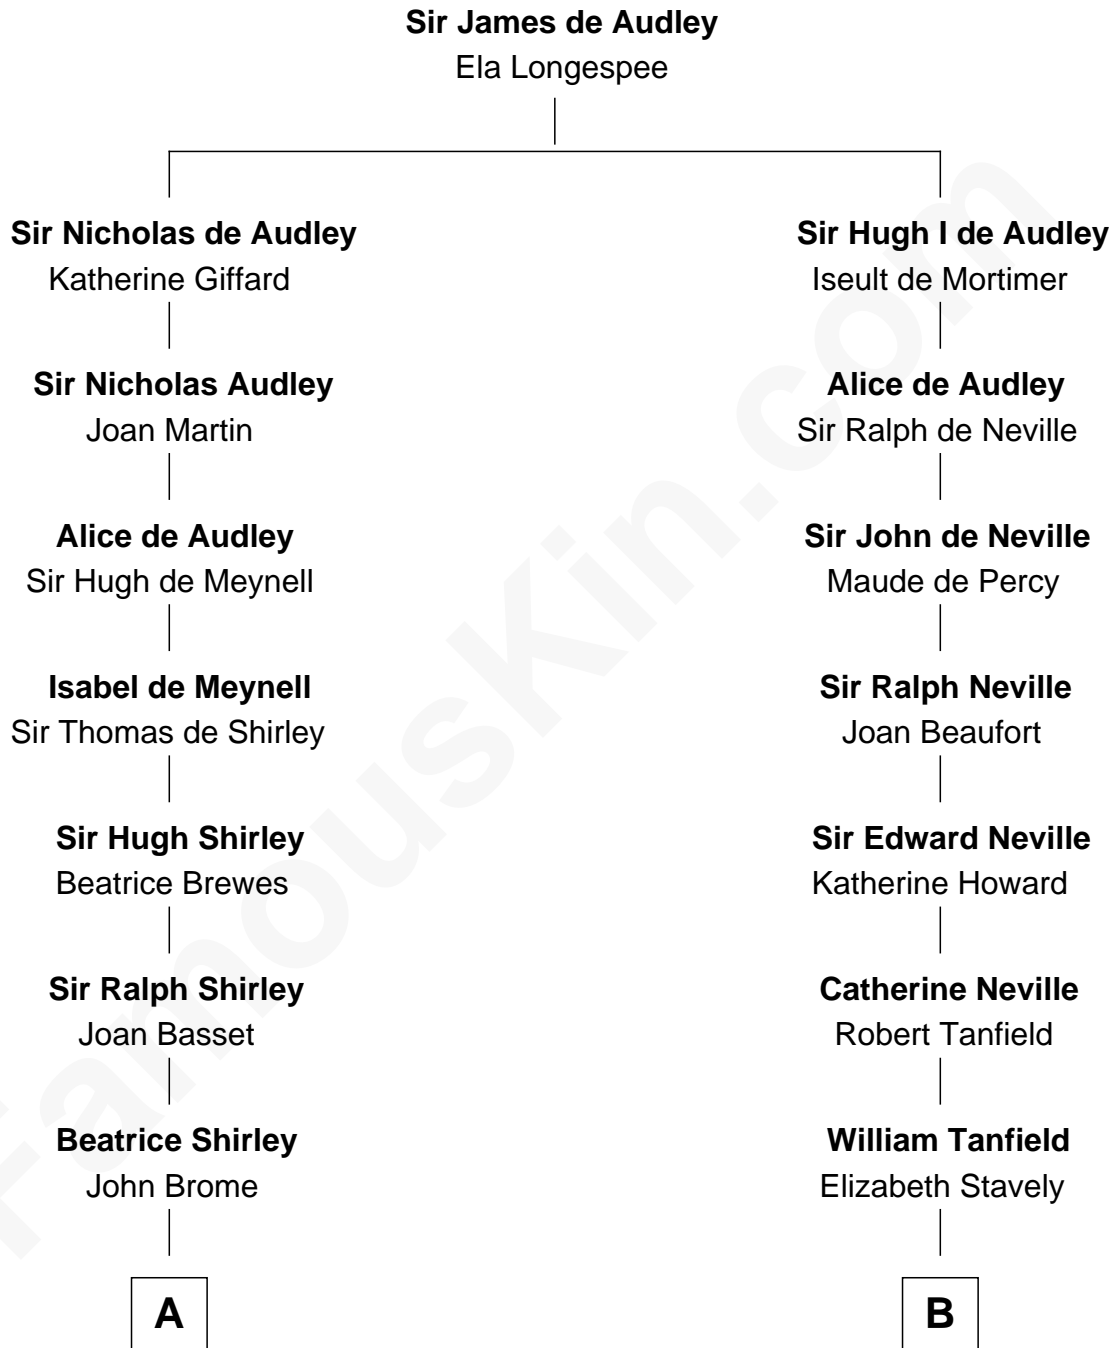

**FamousKin.com**  
**Relationship Chart of**  
**Rutherford B. Hayes**  
*19th U.S. President*

**16th cousin 4 times removed of**  
**Henry Lee III**  
*9th Governor of Virginia*

**C**

—  
**Abigail Chandler**

Israel Smith

—  
**Chloe Smith**

Rutherford Hayes

—  
**Rutherford Hayes**

Sophia Birchard

—  
**Rutherford B. Hayes**

*19th U.S. President*

FamousKin.com