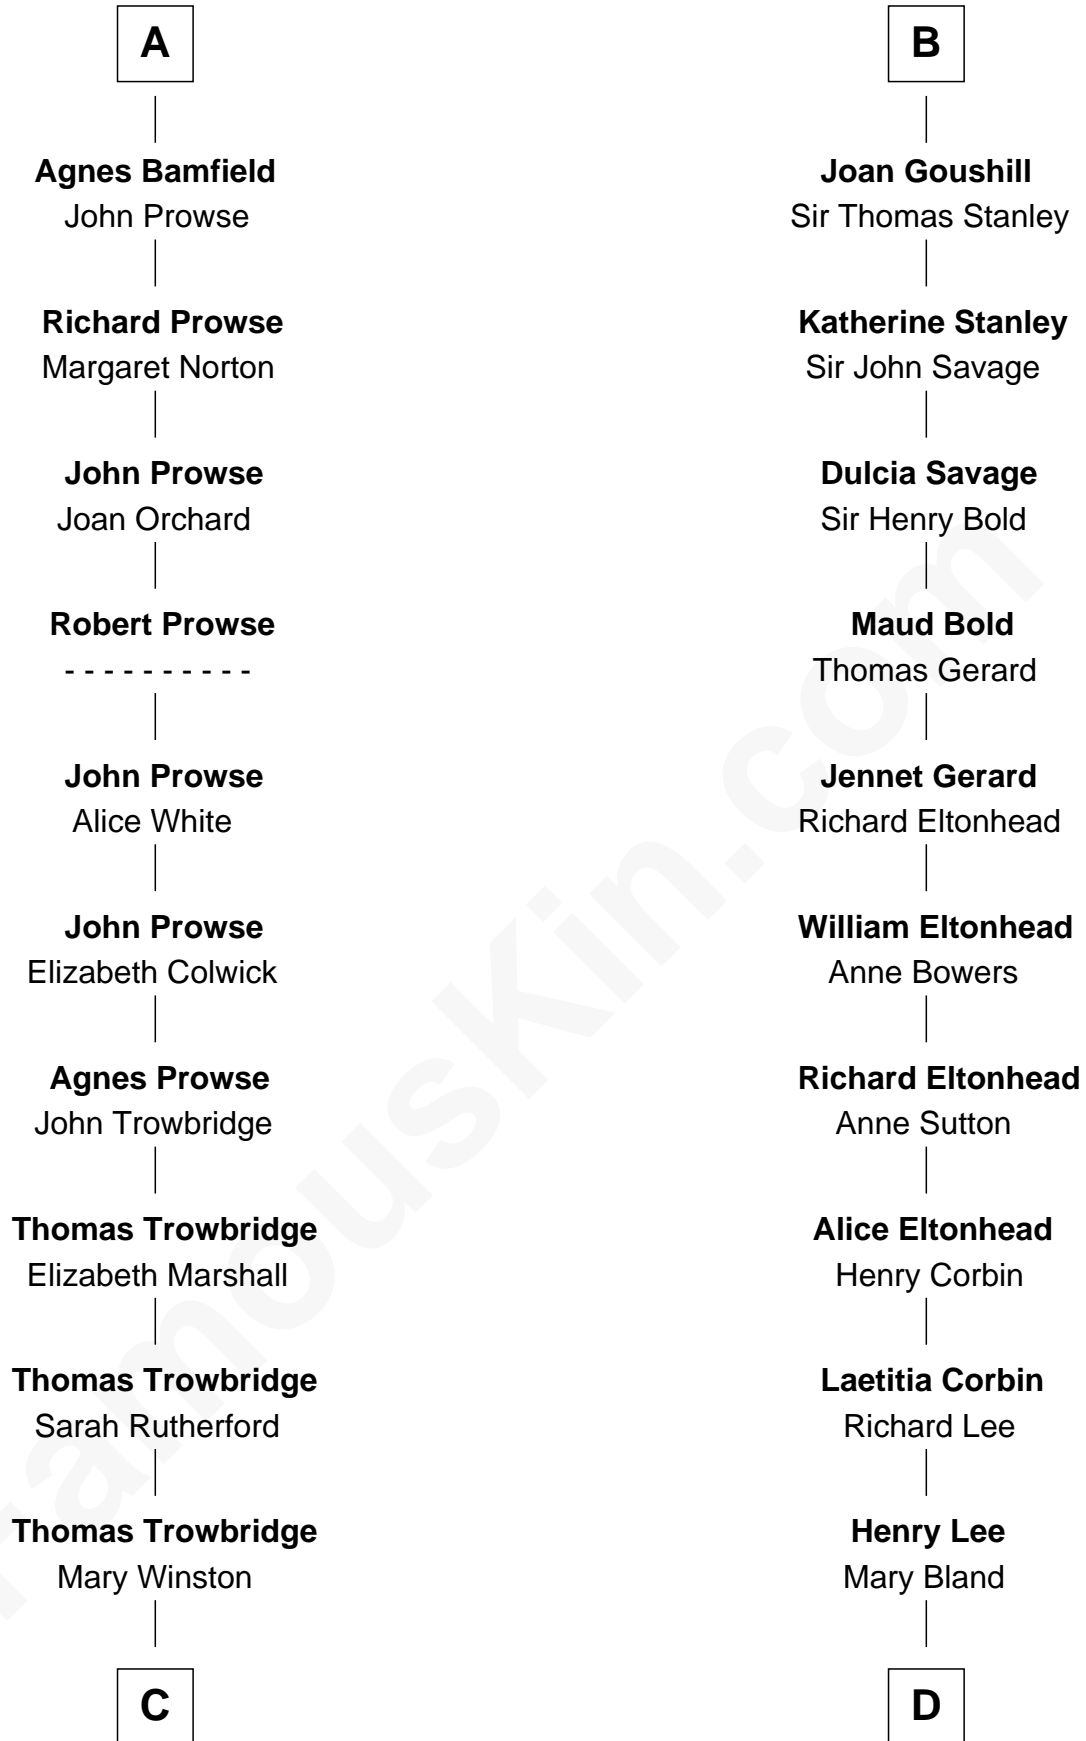

**FamousKin.com**  
**Relationship Chart of**  
**Rutherford B. Hayes**  
*19th U.S. President*

**19th cousin 2 times removed of**  
**General Robert E. Lee**  
*Confederate Army - U.S. Civil War*

**C**

**Sarah Trowbridge**

John Russell

**Rebecca Russell**

Ezekiel Hayes

**Rutherford Hayes**

Chloe Smith

**Rutherford Hayes**

Sophia Birchard

**Rutherford B. Hayes**

*19th U.S. President*

**D**

**Col. Henry Lee**

Lucy Grymes

**Maj. Gen. Henry Lee**

Anne Hill Carter

**General Robert E. Lee**