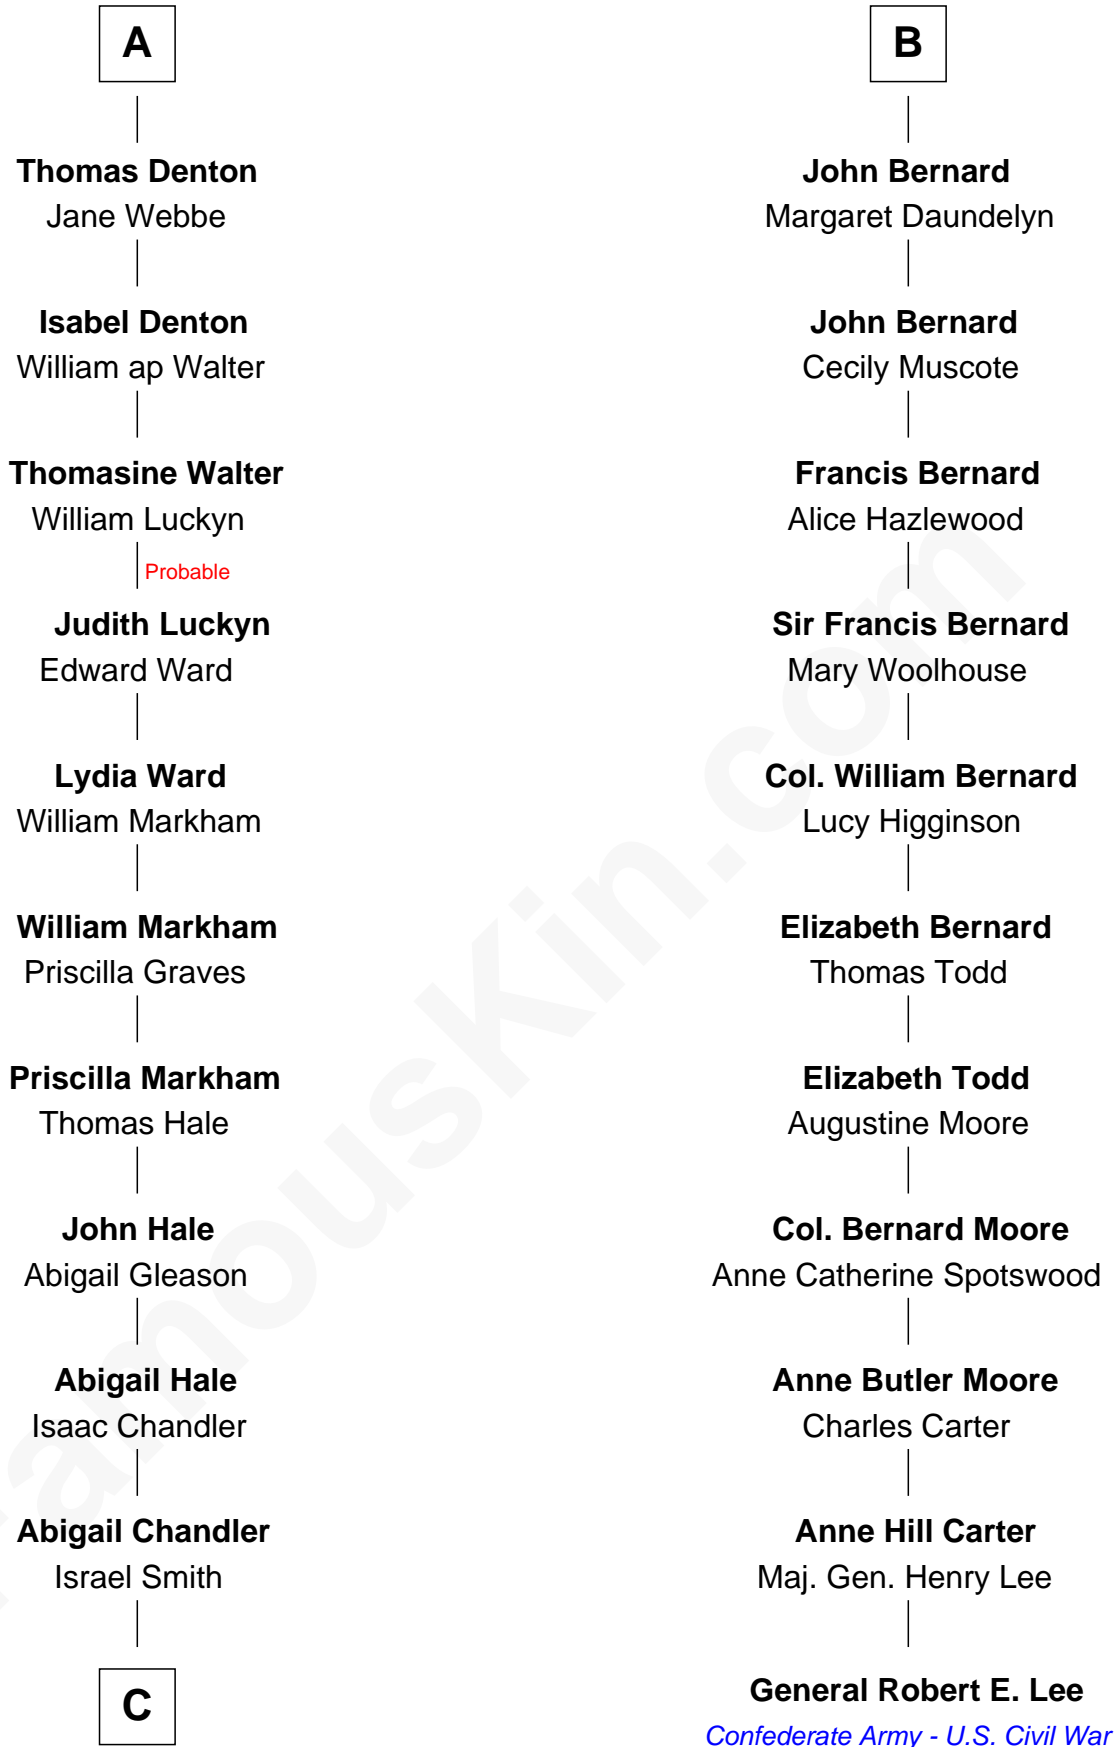

FamousKin.com
Relationship Chart of
Rutherford B. Hayes
19th U.S. President

17th cousin 2 times removed of
General Robert E. Lee
Confederate Army - U.S. Civil War

Sir Robert de Ros
 Isabel de Aubeney

C

—
Chloe Smith
Rutherford Hayes

—
Rutherford Hayes
Sophia Birchard

—
Rutherford B. Hayes
19th U.S. President

FamousKin.com