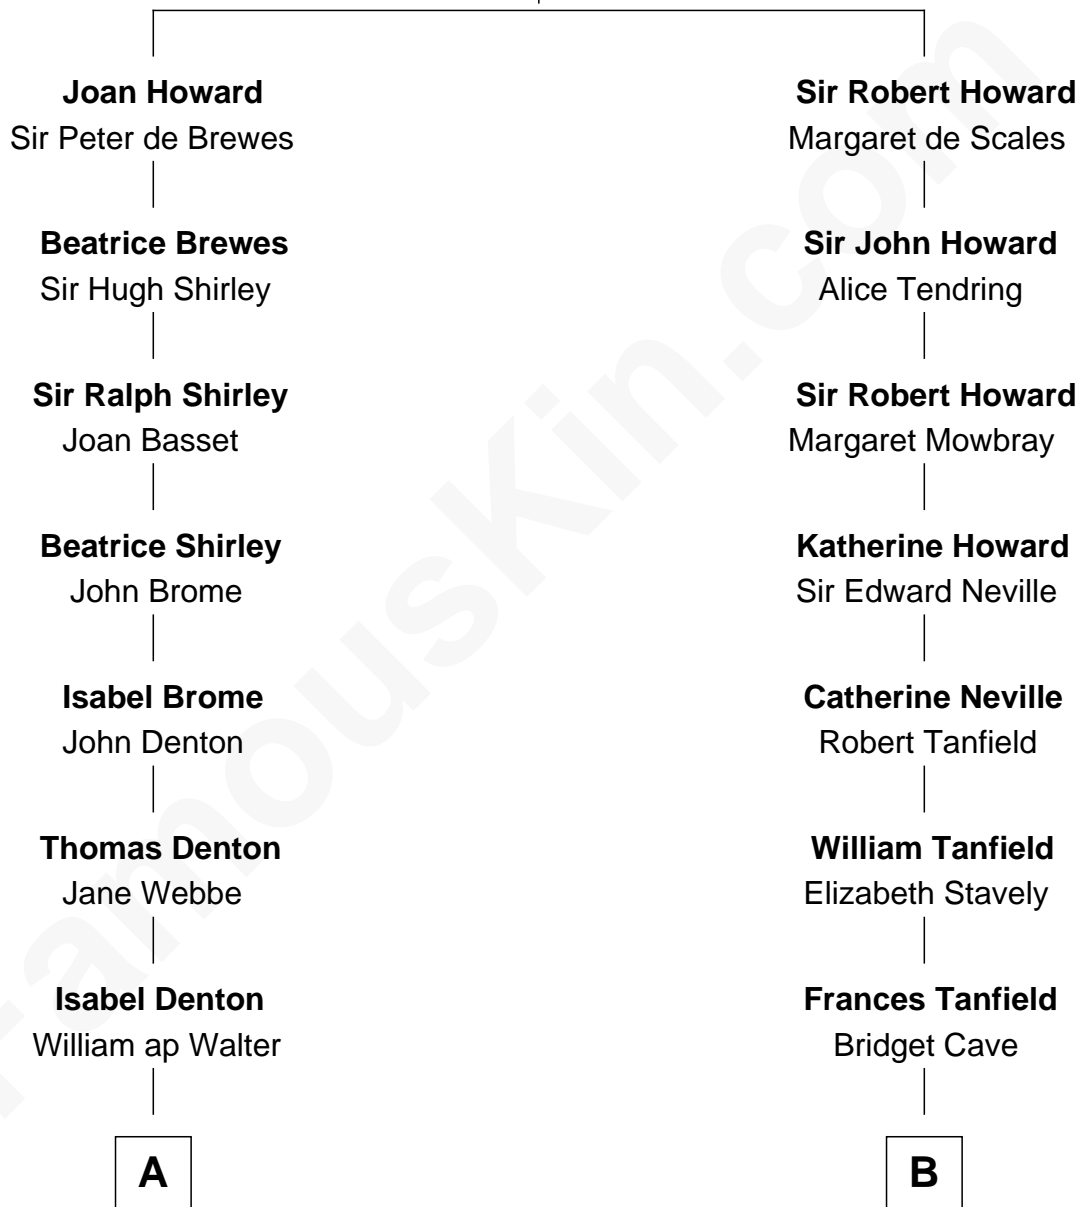

FamousKin.com
Relationship Chart of
Rutherford B. Hayes
19th U.S. President

16th cousin 1 time removed of

General Robert E. Lee
Confederate Army - U.S. Civil War

Sir John Howard
 Alice de Bois

A

Thomasine Walter

William Luckyn

Probable

Judith Luckyn

Edward Ward

Lydia Ward

William Markham

William Markham

Priscilla Graves