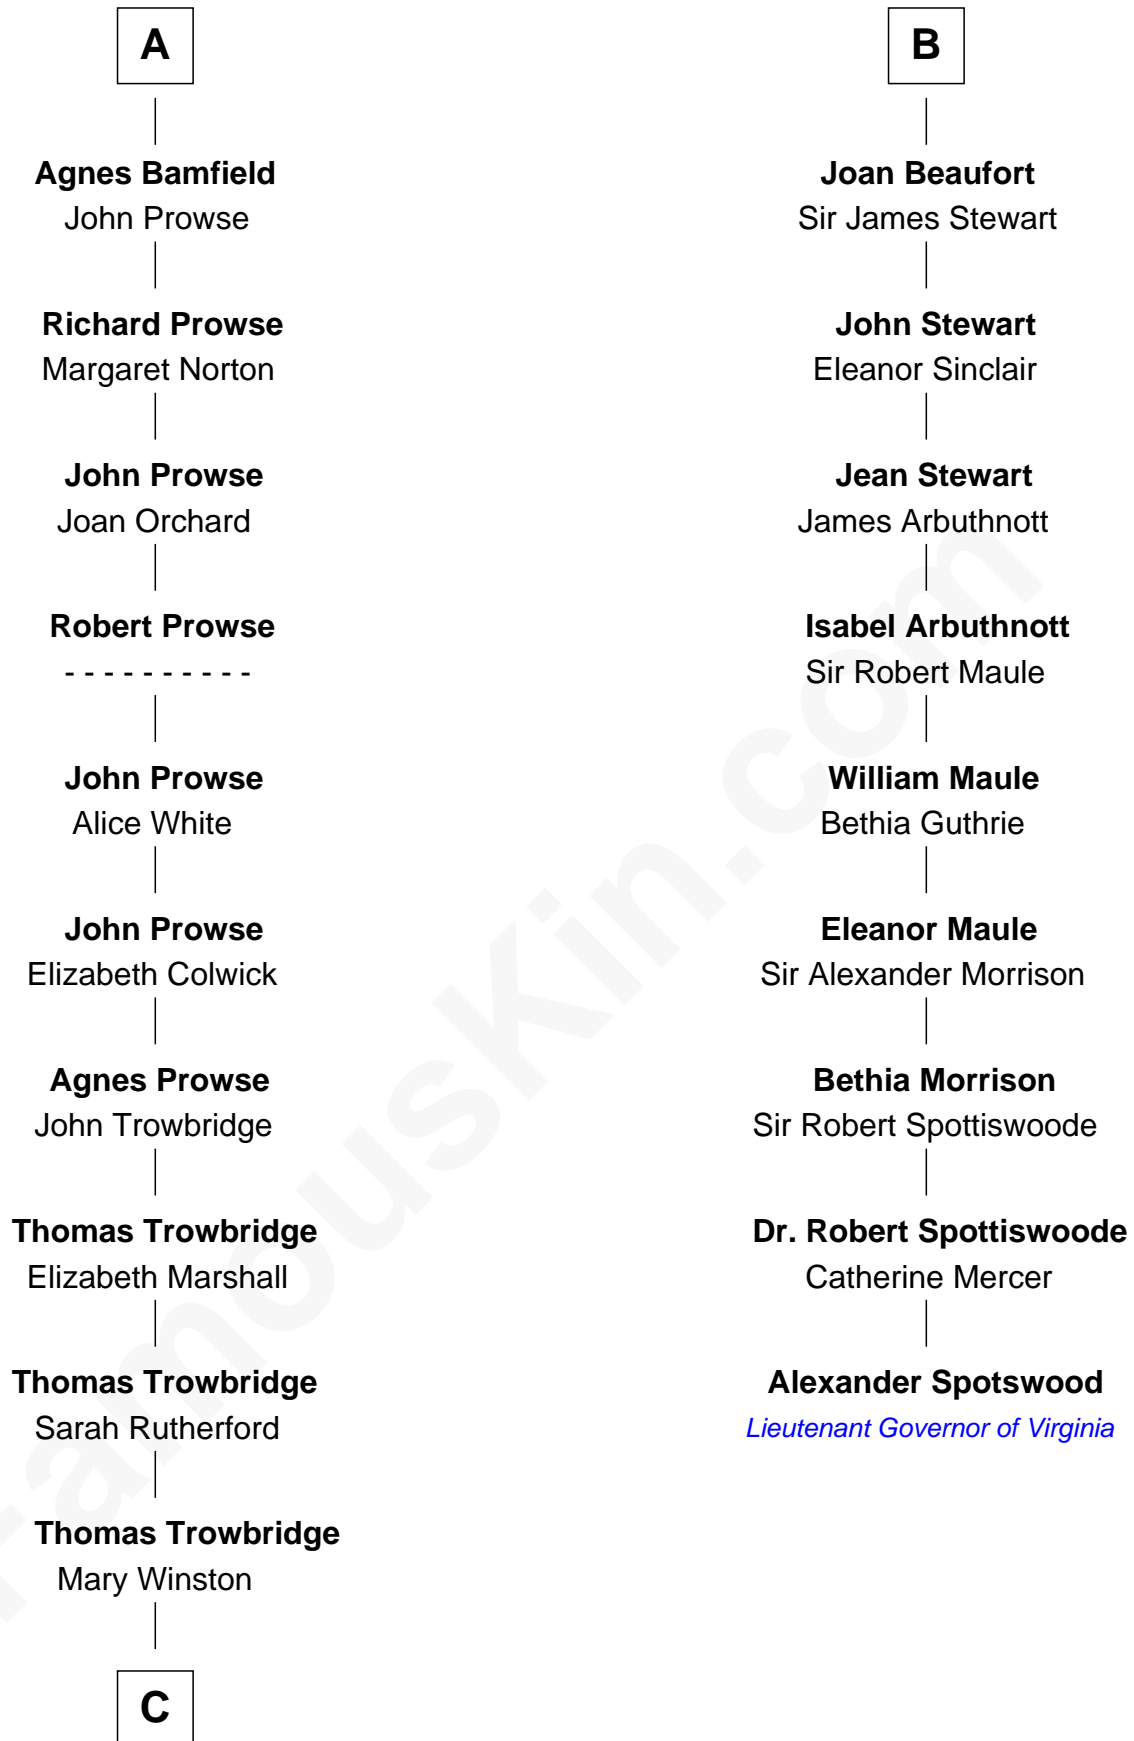

FamousKin.com
Relationship Chart of
Rutherford B. Hayes
19th U.S. President

15th cousin 6 times removed of
Alexander Spotswood
Lieutenant Governor of Virginia

C

—
Sarah Trowbridge

John Russell

—
Rebecca Russell

Ezekiel Hayes

—
Rutherford Hayes

Chloe Smith

—
Rutherford Hayes

Sophia Birchard

—
Rutherford B. Hayes

19th U.S. President

FamousKin.com