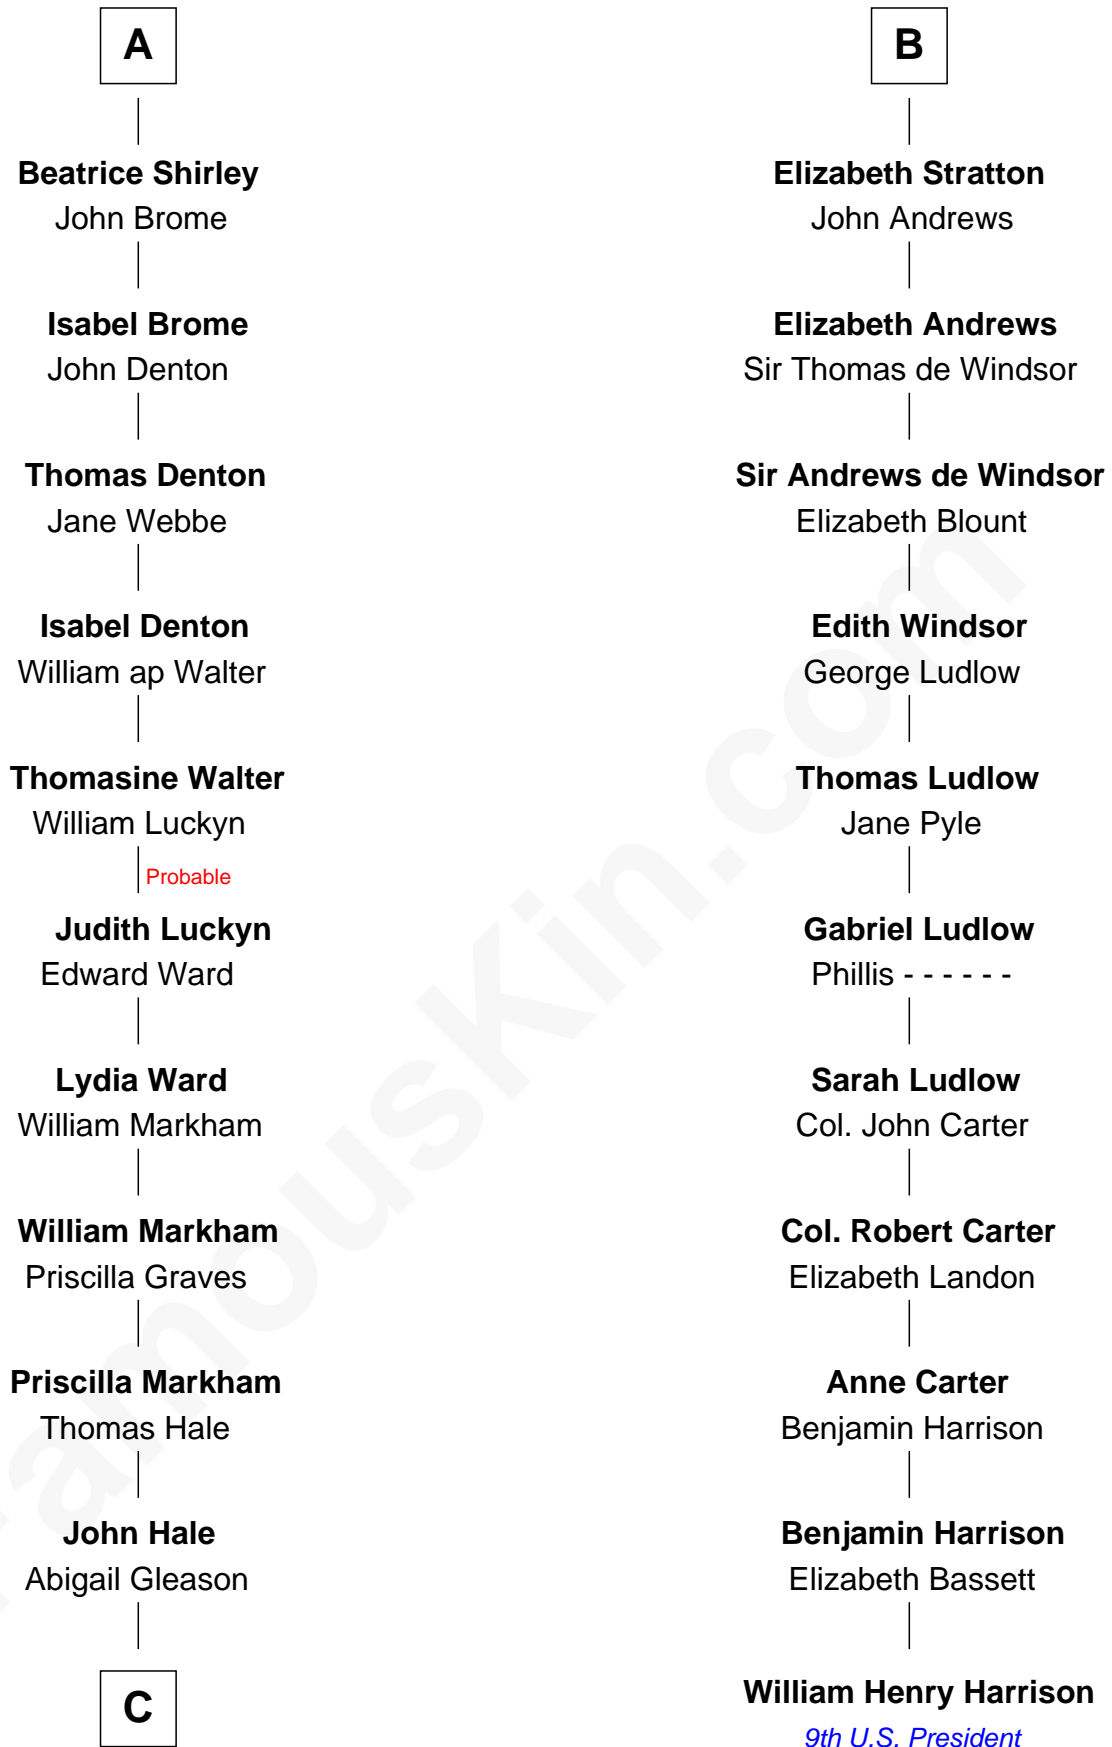

FamousKin.com
Relationship Chart of
Rutherford B. Hayes
19th U.S. President

17th cousin 4 times removed of
William Henry Harrison
9th U.S. President

C

Abigail Hale
Isaac Chandler

Abigail Chandler
Israel Smith

Chloe Smith
Rutherford Hayes

Rutherford Hayes
Sophia Birchard

Rutherford B. Hayes
19th U.S. President

FamousKin.com