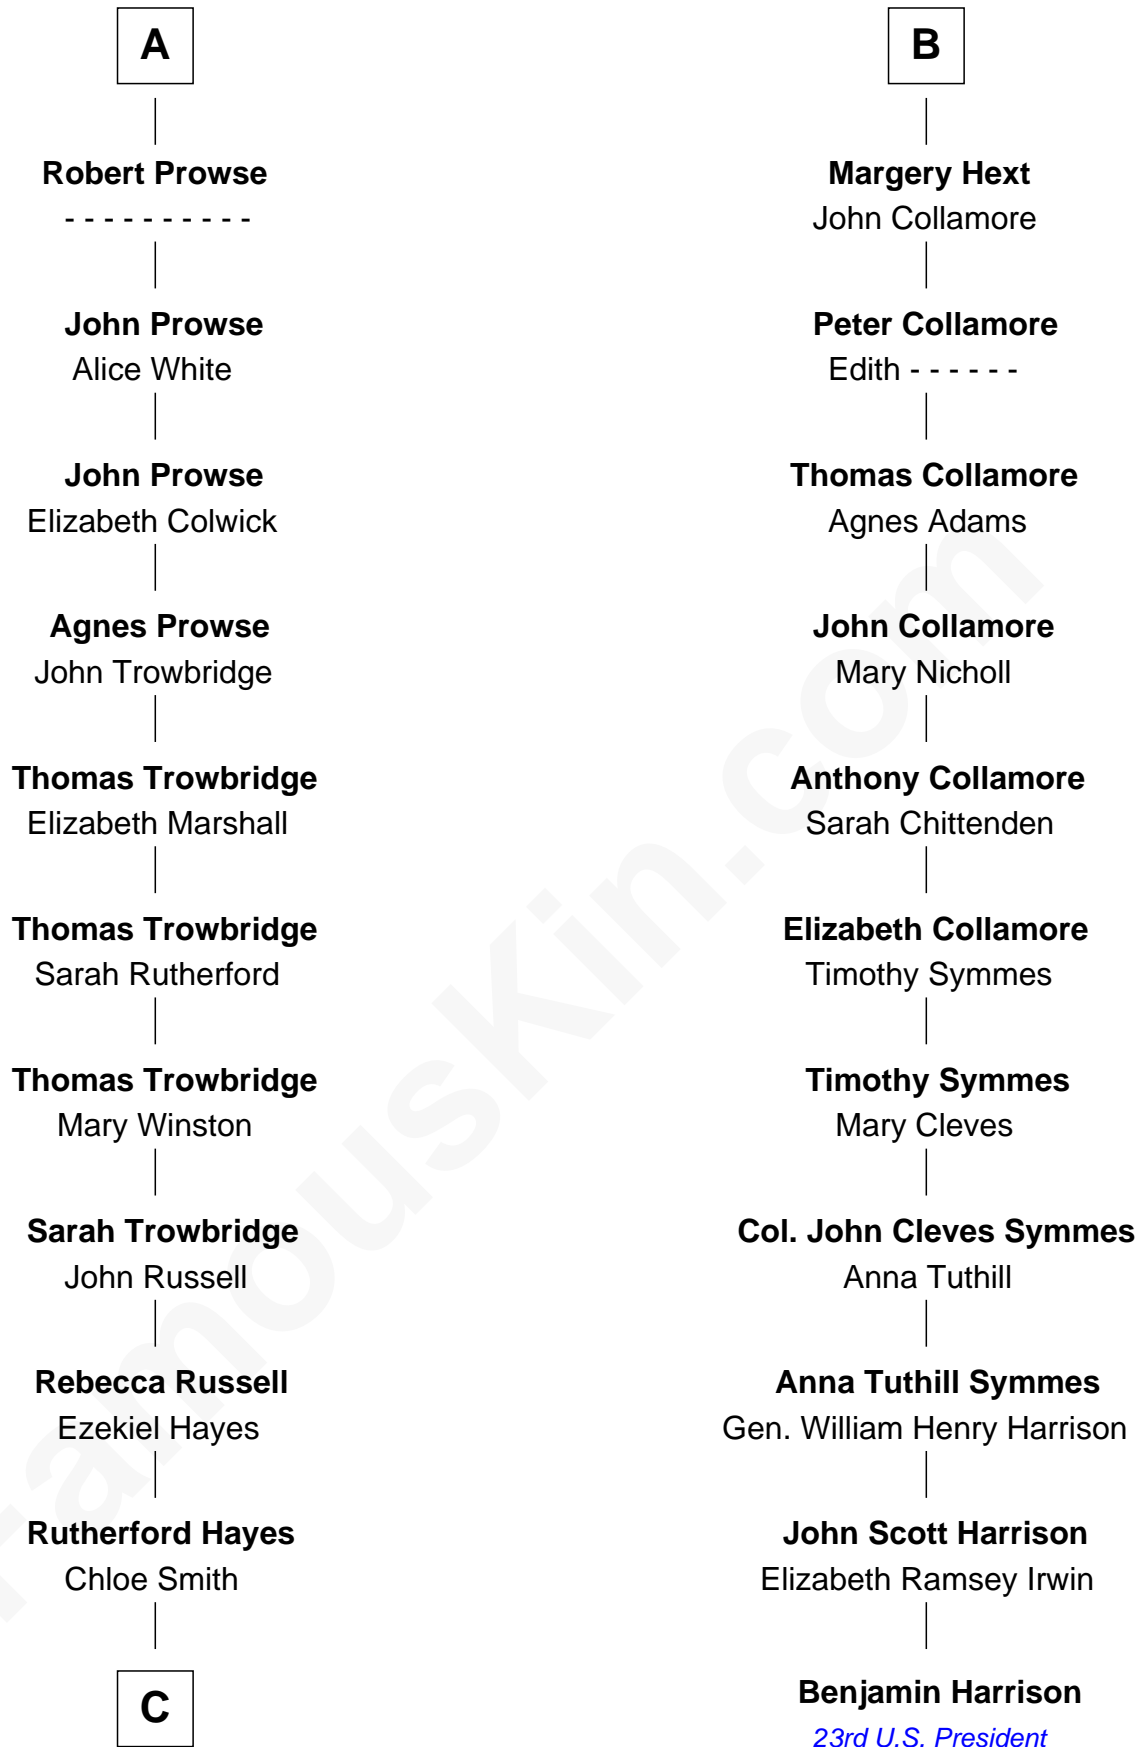

FamousKin.com
Relationship Chart of
Rutherford B. Hayes
19th U.S. President

17th cousin 1 time removed of
Benjamin Harrison
23rd U.S. President

Sir Humphrey de Beauchamp
 Sibyl Oliver

C

—
Rutherford Hayes

Sophia Birchard

—
Rutherford B. Hayes

19th U.S. President

FamousKin.com