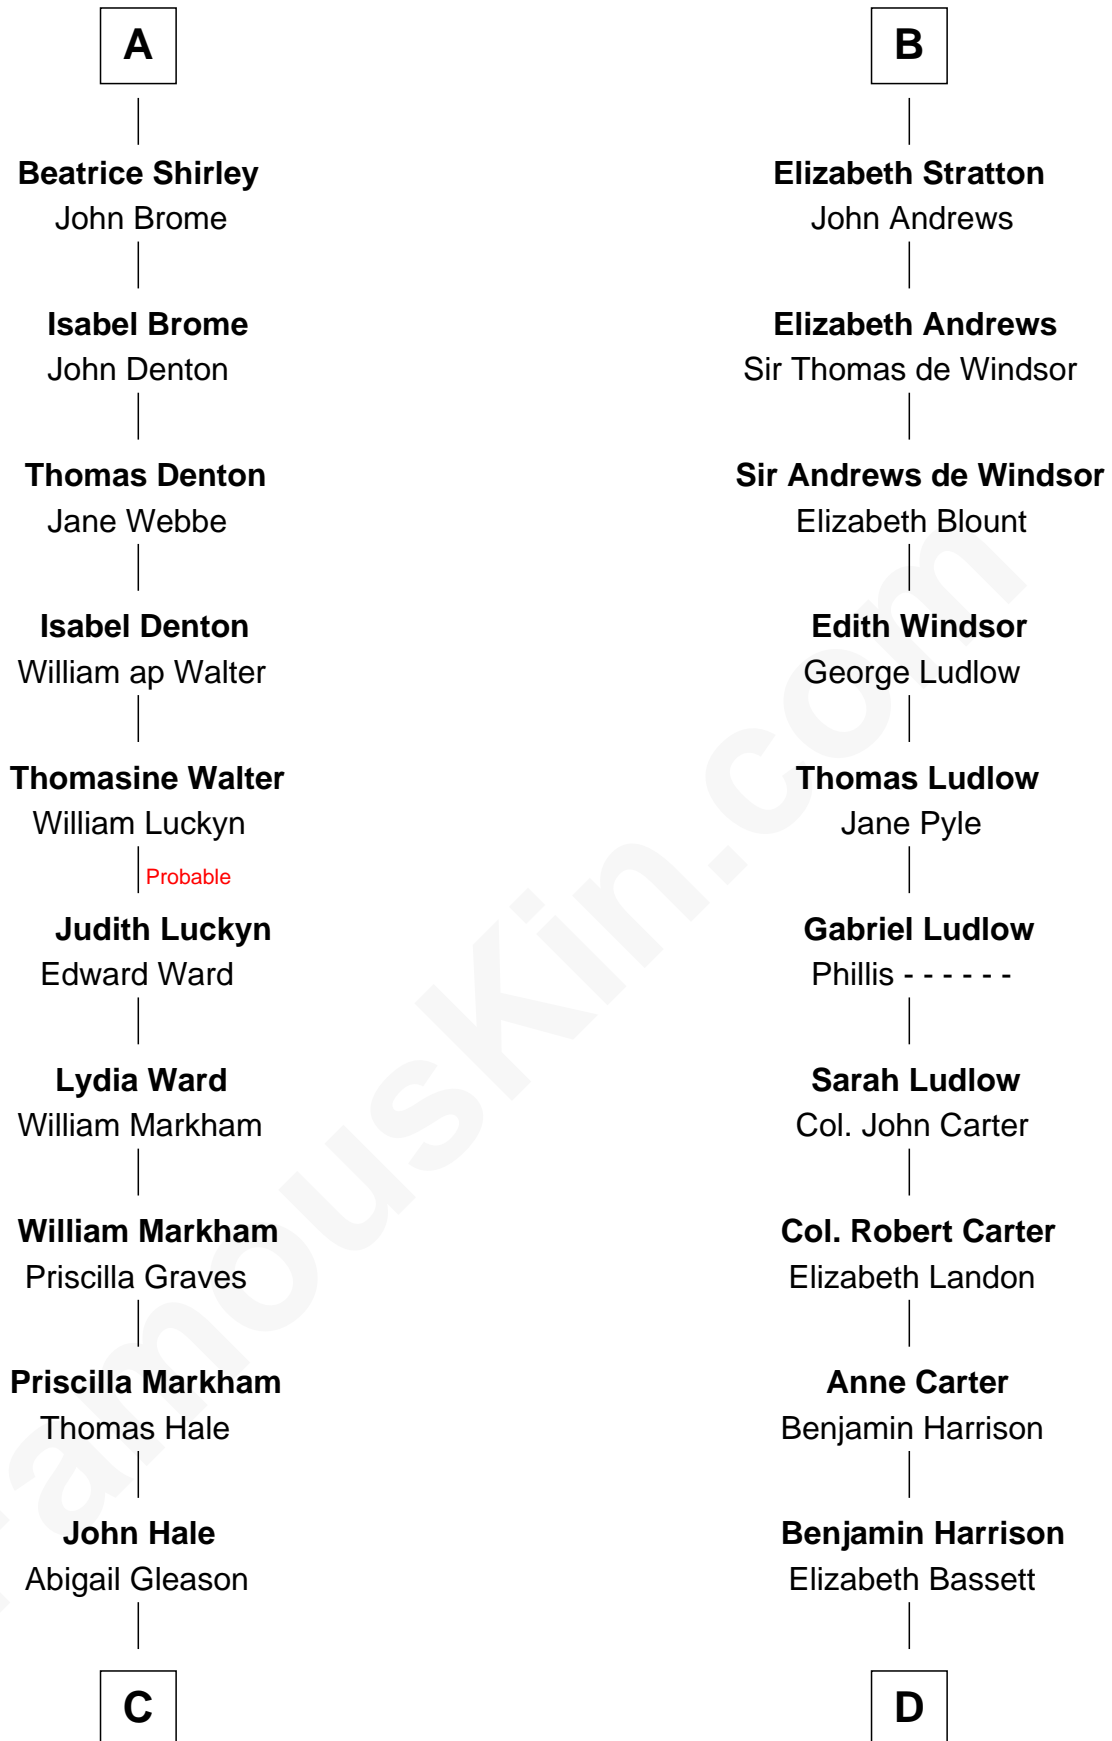

FamousKin.com
Relationship Chart of
Rutherford B. Hayes
19th U.S. President

19th cousin 2 times removed of
Benjamin Harrison
23rd U.S. President

John, King of England
 Isabelle of Angoulême

C

Abigail Hale
Isaac Chandler

Abigail Chandler
Israel Smith

Chloe Smith
Rutherford Hayes

Rutherford Hayes
Sophia Birchard

Rutherford B. Hayes
19th U.S. President

D

Gen. William Henry Harrison
Anna Tuthill Symmes

John Scott Harrison
Elizabeth Ramsey Irwin