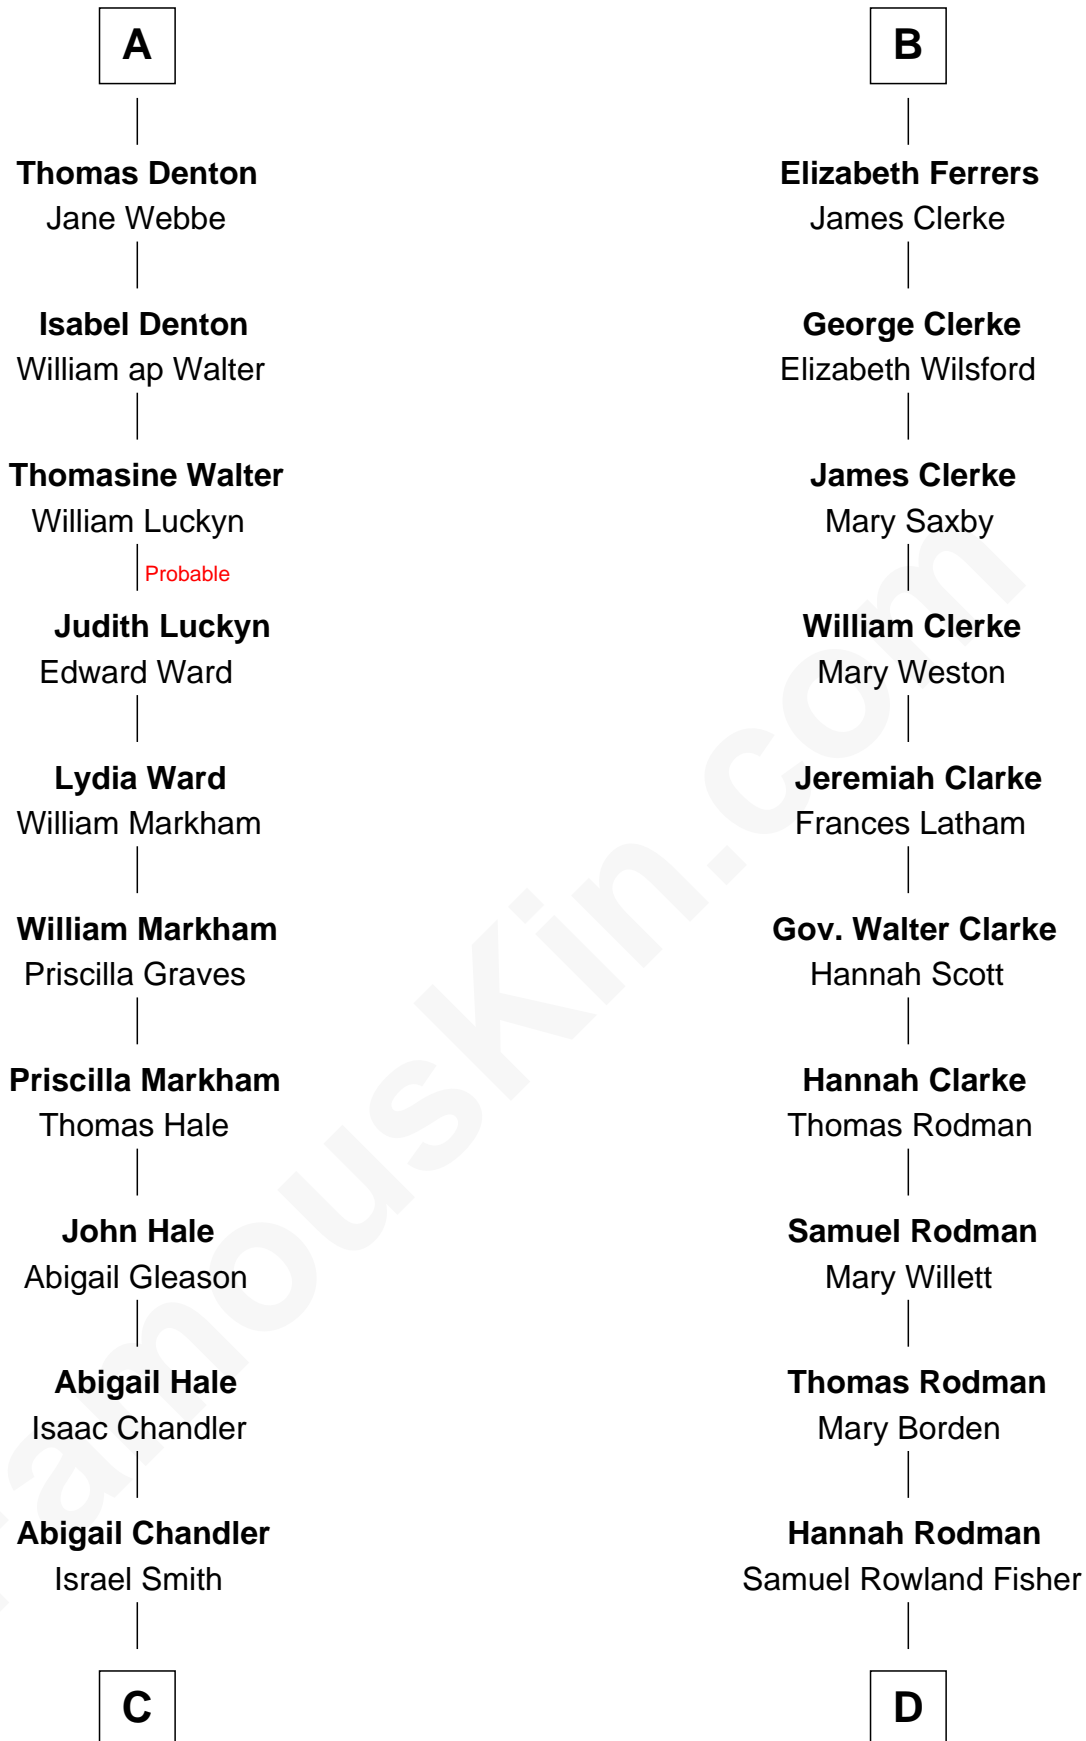

FamousKin.com
Relationship Chart of
Rutherford B. Hayes
19th U.S. President

18th cousin 1 time removed of

Joseph Wharton
Founder of the Wharton School of Business

Sir Robert de Ros
 Isabel de Aubeney

C

Chloe Smith
Rutherford Hayes

Rutherford Hayes
Sophia Birchard

Rutherford B. Hayes
19th U.S. President

D

Deborah Fisher
William Wharton

Joseph Wharton
Founder, Wharton School of Business

FamousKin.com