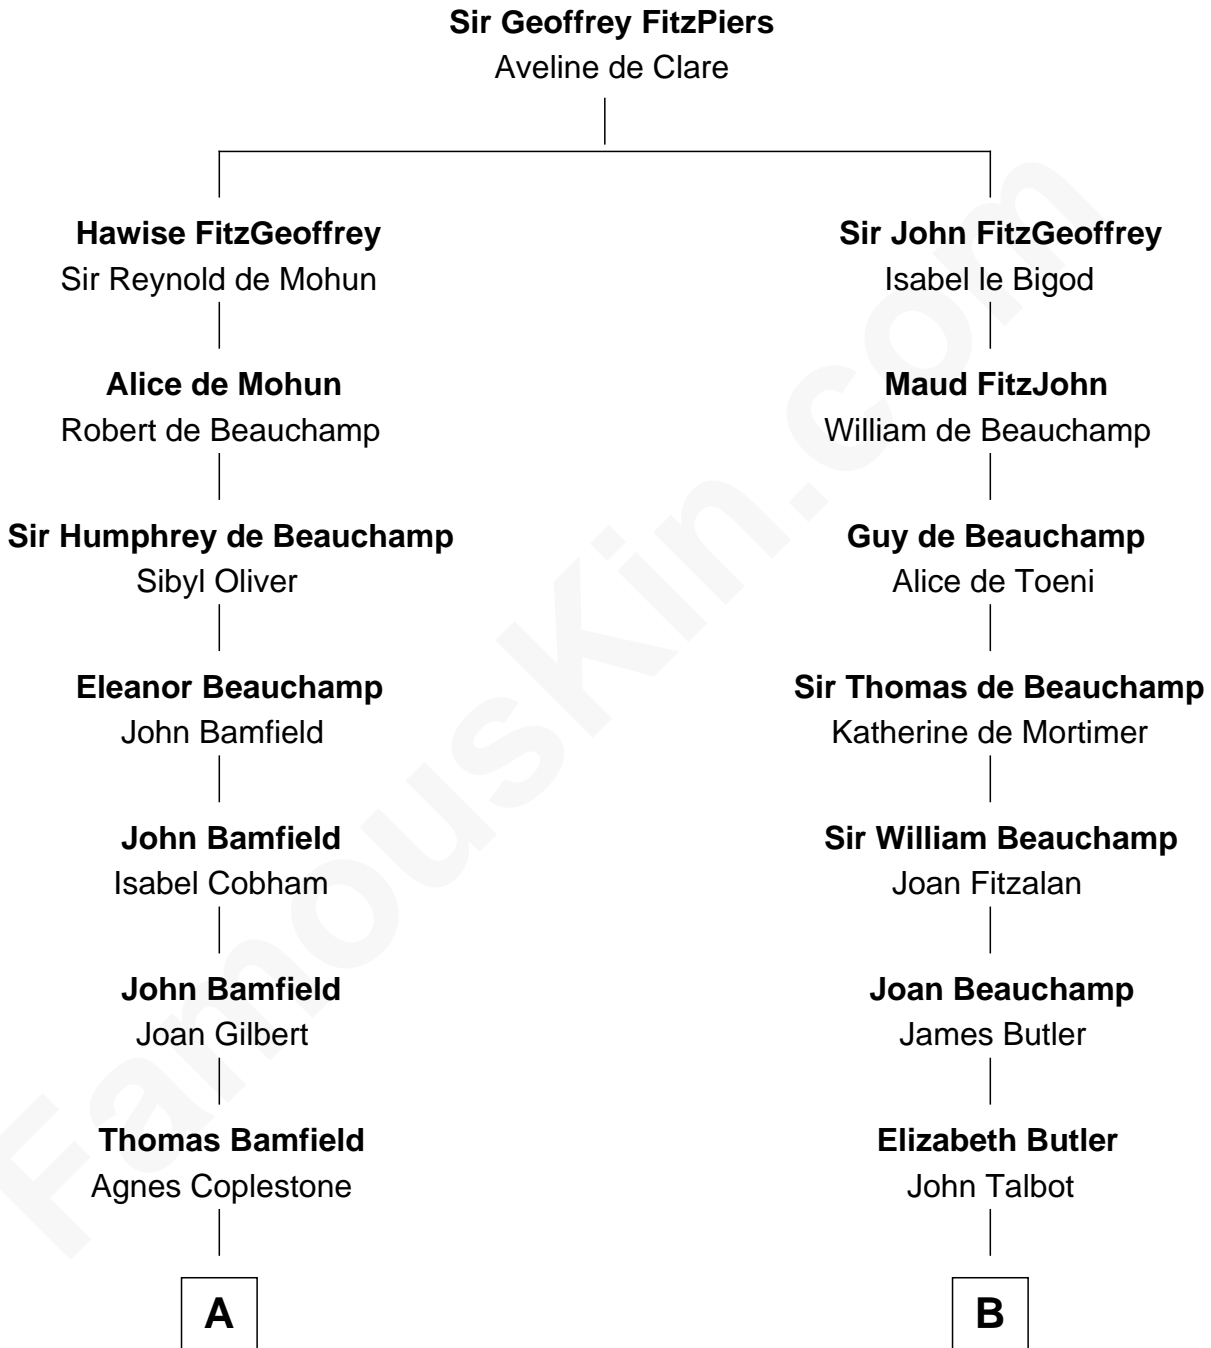

FamousKin.com
Relationship Chart of
Rutherford B. Hayes
19th U.S. President

19th cousin 2 times removed of
Jay Gould
American Railroad "Robber Baron"

C

Sarah Trowbridge

John Russell

Rebecca Russell

Ezekiel Hayes

Rutherford Hayes

Chloe Smith

Rutherford Hayes

Sophia Birchard

Rutherford B. Hayes

19th U.S. President

D

Anna Osborn

Abraham Gould

John Burr Gould

Mary More

Jay Gould

"Robber Baron"

FamousKin.com