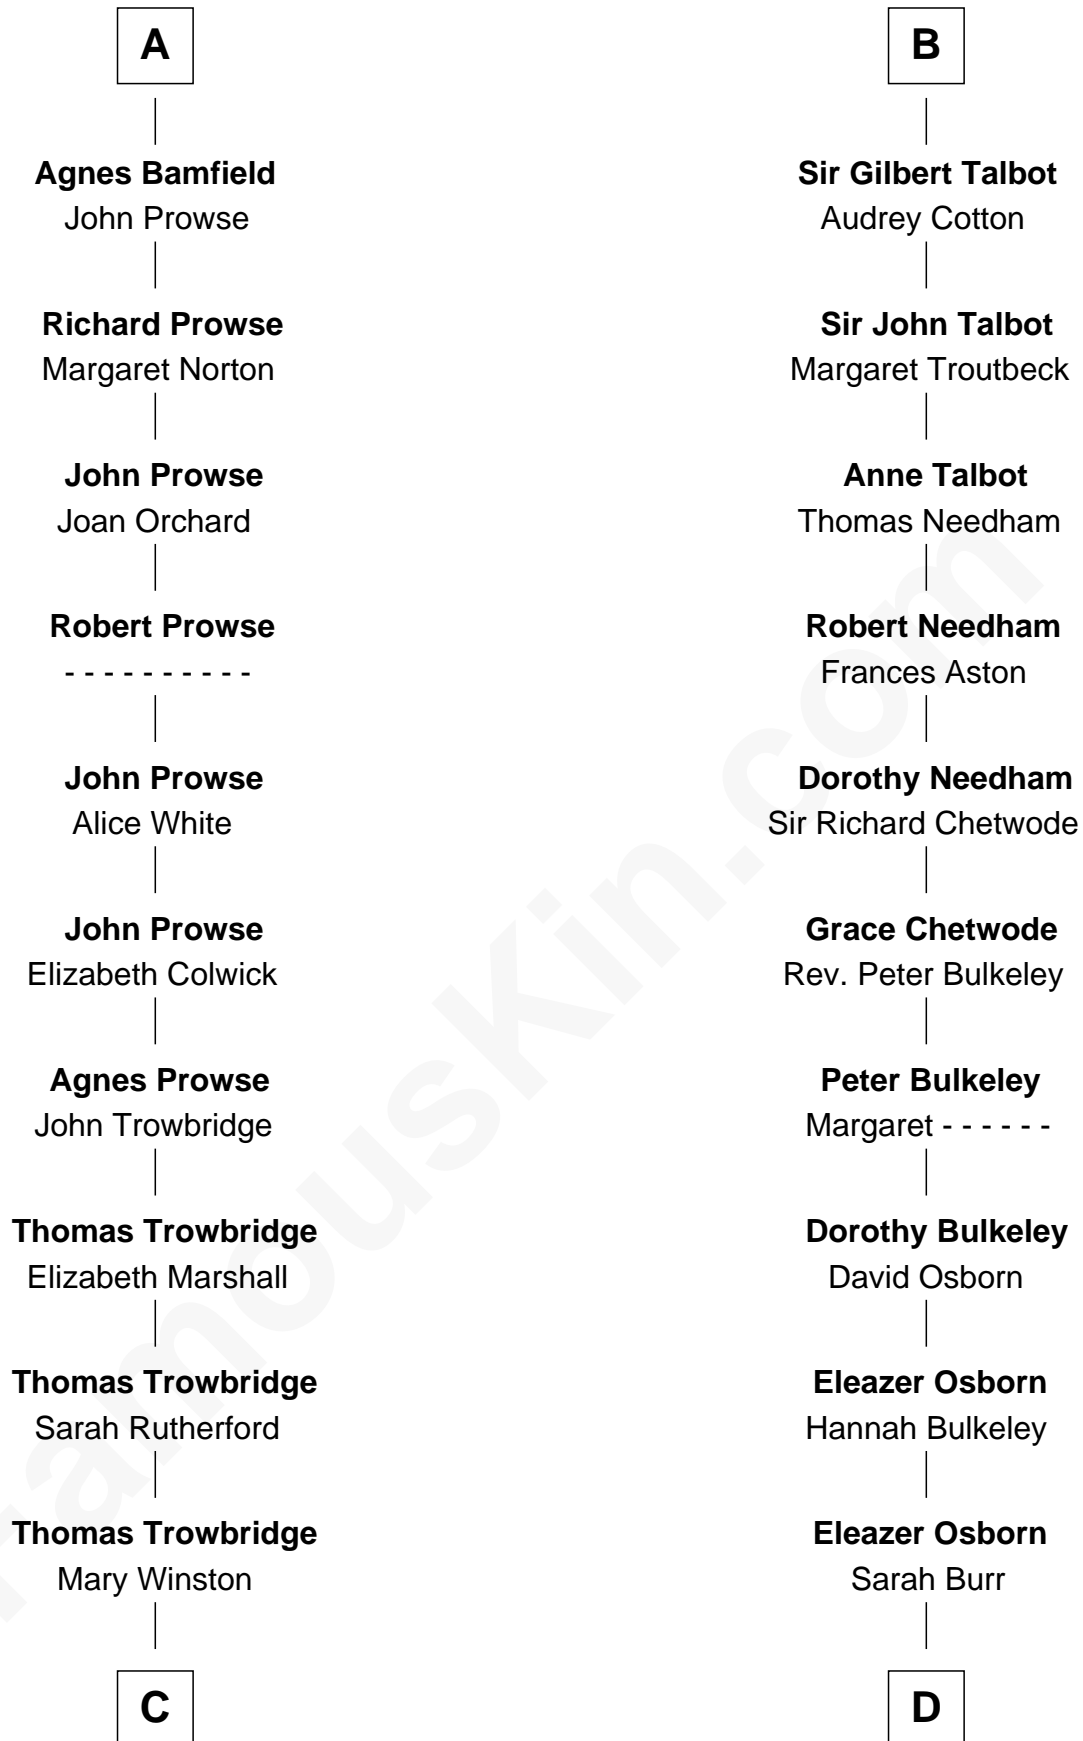

FamousKin.com
Relationship Chart of
Rutherford B. Hayes
19th U.S. President

19th cousin 2 times removed of
Jay Gould
American Railroad "Robber Baron"

C

Sarah Trowbridge

John Russell

Rebecca Russell

Ezekiel Hayes

Rutherford Hayes

Chloe Smith

Rutherford Hayes

Sophia Birchard

Rutherford B. Hayes

19th U.S. President

D

Anna Osborn

Abraham Gould

John Burr Gould

Mary More

Jay Gould

"Robber Baron"

FamousKin.com