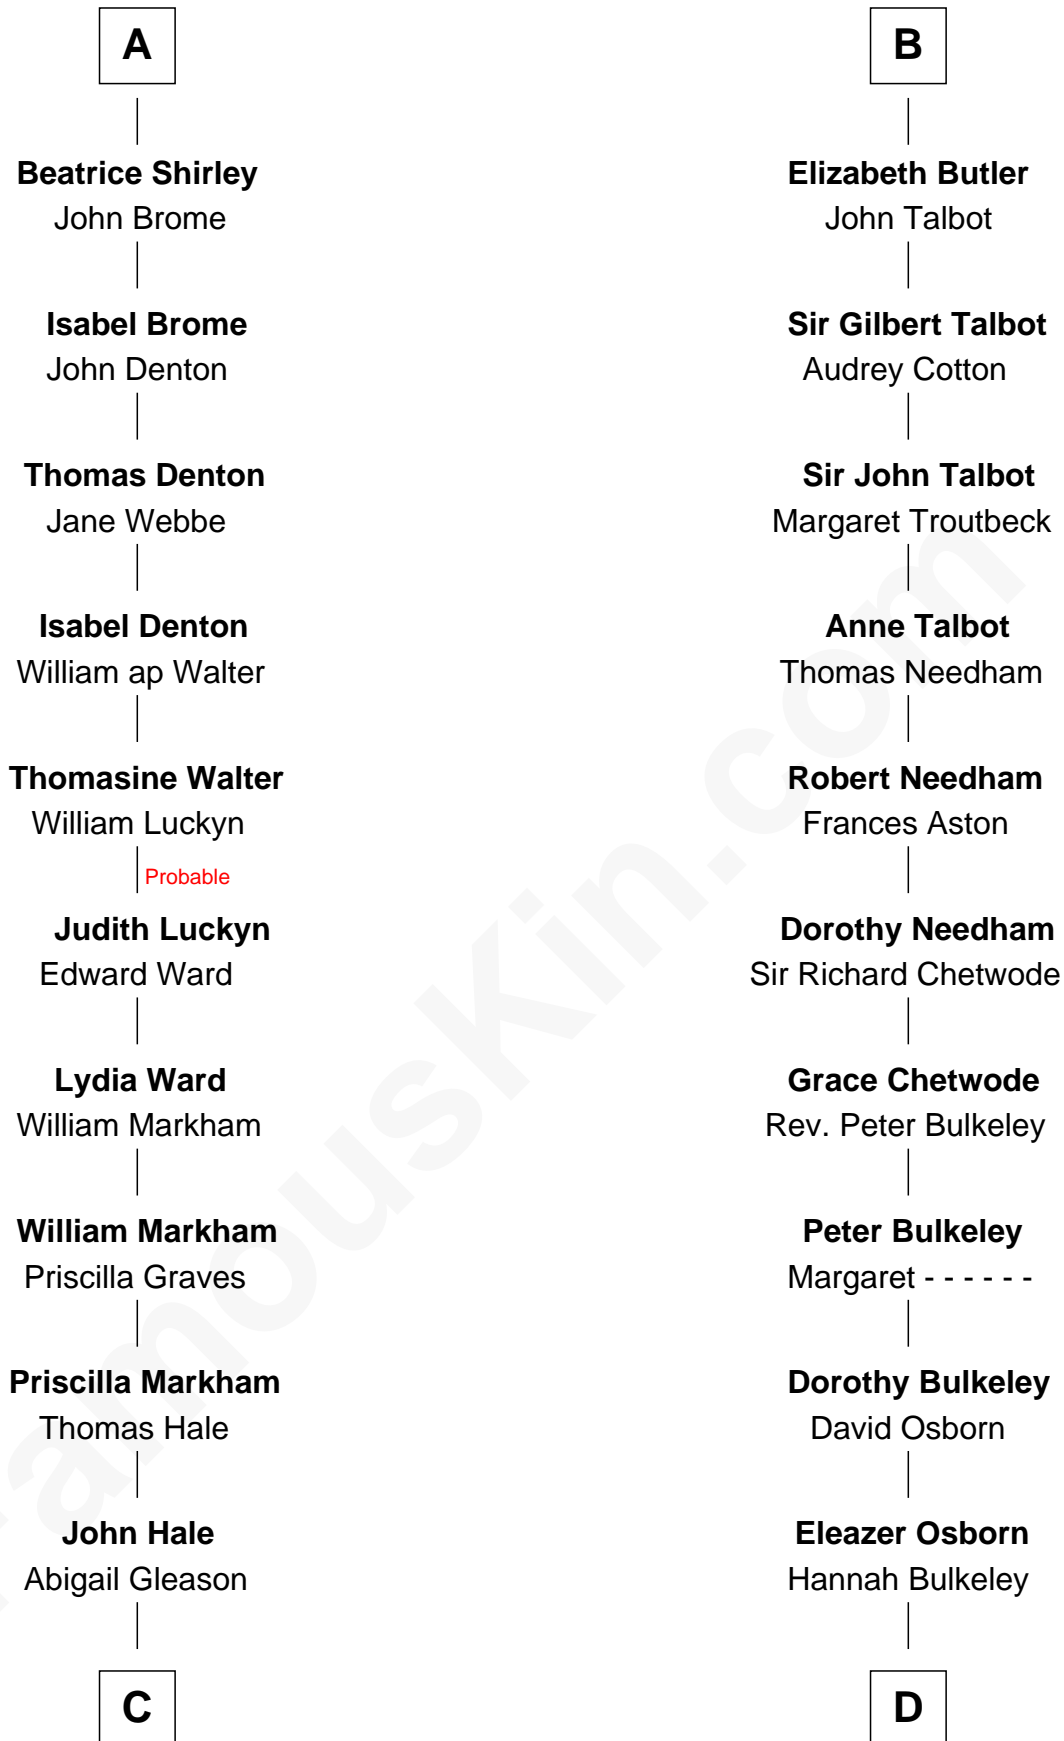

FamousKin.com
Relationship Chart of
Rutherford B. Hayes
19th U.S. President

20th cousin 1 time removed of
Jay Gould
American Railroad "Robber Baron"

C

Abigail Hale
Isaac Chandler

Abigail Chandler
Israel Smith

Chloe Smith
Rutherford Hayes

Rutherford Hayes
Sophia Birchard

Rutherford B. Hayes
19th U.S. President

D

Eleazer Osborn
Sarah Burr

Anna Osborn
Abraham Gould

John Burr Gould
Mary More

Jay Gould
"Robber Baron"