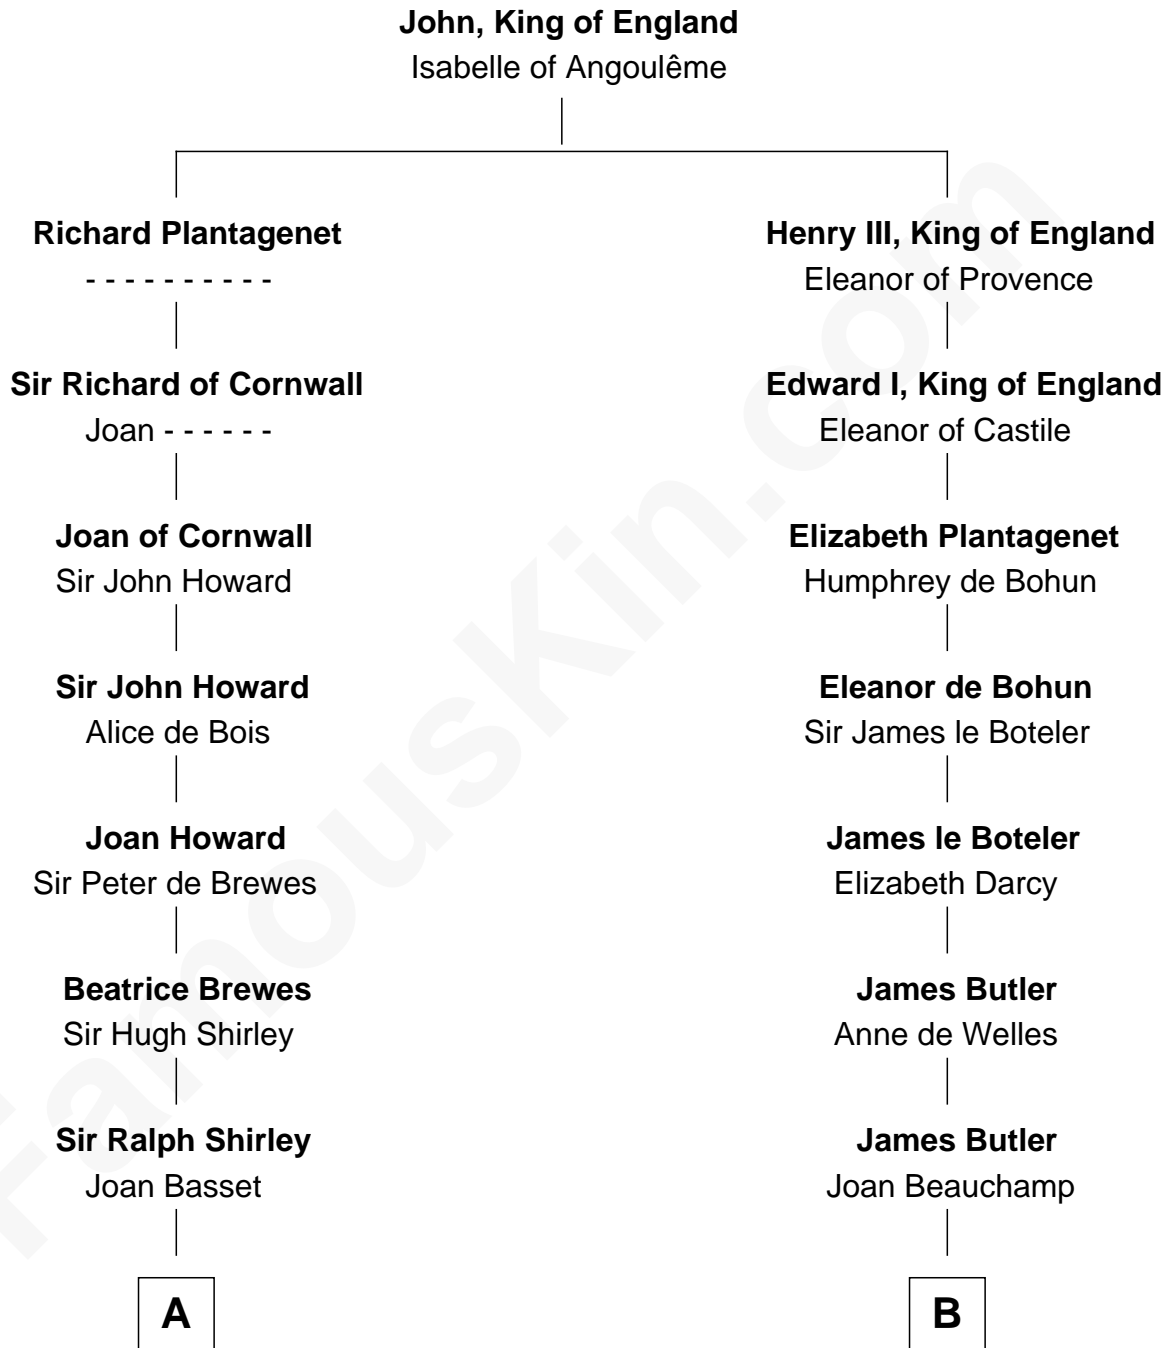

FamousKin.com
Relationship Chart of
Rutherford B. Hayes
19th U.S. President

20th cousin 1 time removed of
Jay Gould
American Railroad "Robber Baron"

C

Abigail Hale
Isaac Chandler

Abigail Chandler
Israel Smith

Chloe Smith
Rutherford Hayes

Rutherford Hayes
Sophia Birchard

Rutherford B. Hayes
19th U.S. President

D

Eleazer Osborn
Sarah Burr

Anna Osborn
Abraham Gould

John Burr Gould
Mary More

Jay Gould
"Robber Baron"