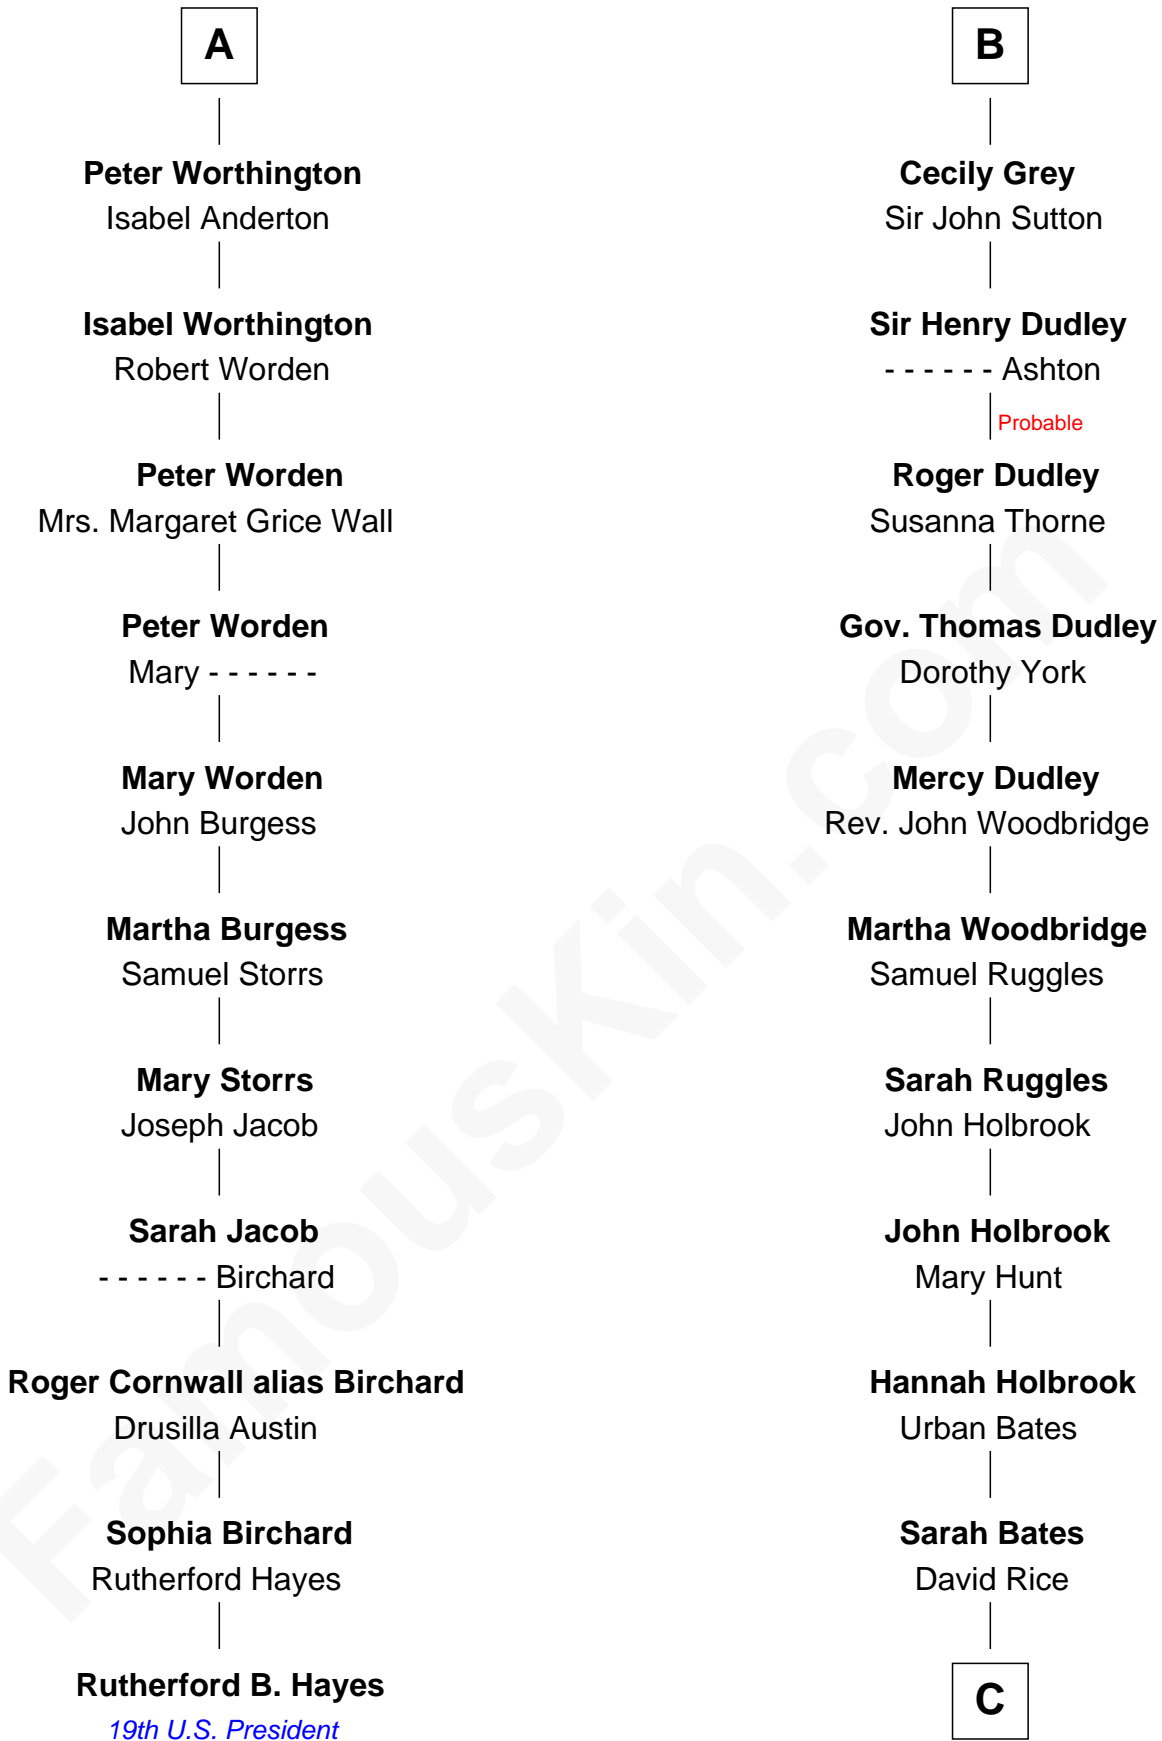

FamousKin.com
Relationship Chart of
Rutherford B. Hayes
19th U.S. President

17th cousin 1 time removed of
William Marsh Rice
Founder of Rice University

C

David Rice
Patty Hall

William Marsh Rice
Founder of Rice University

FamousKin.com