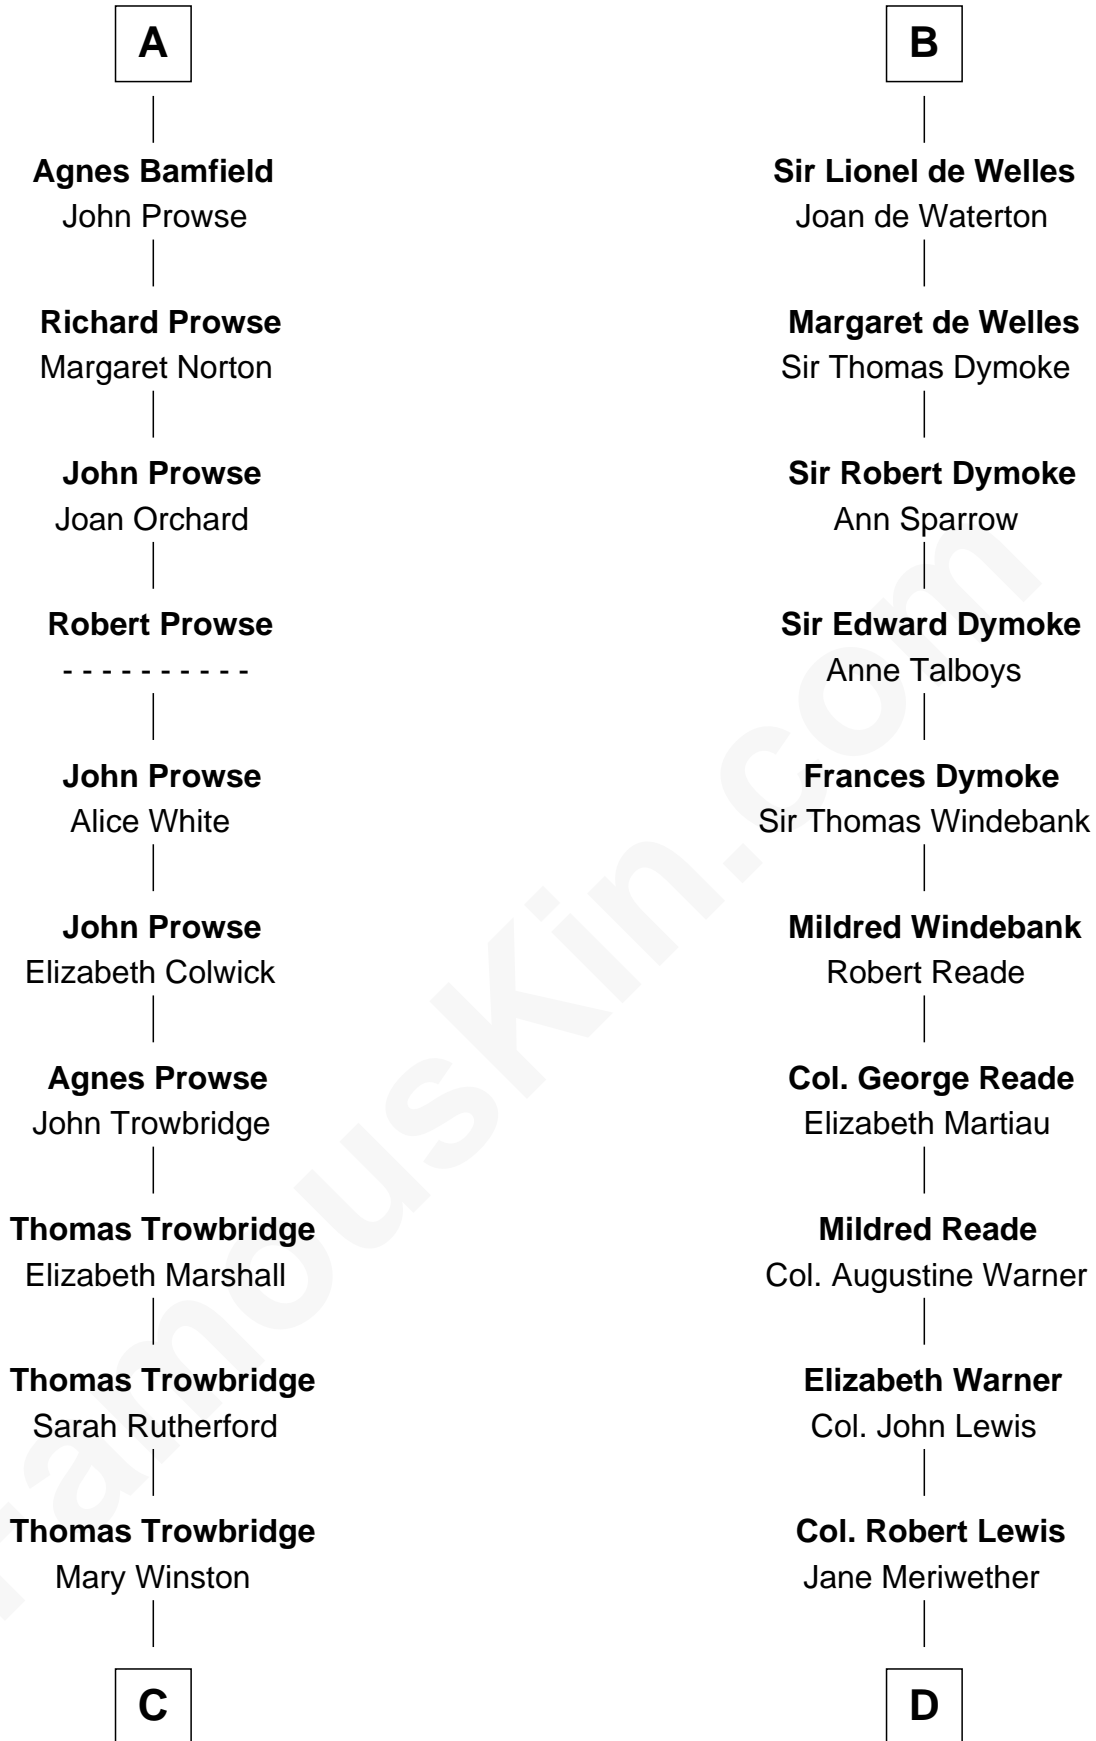

FamousKin.com
Relationship Chart of
Rutherford B. Hayes
19th U.S. President

18th cousin 3 times removed of
Meriwether Lewis
Lewis and Clark Expedition

C

Sarah Trowbridge

John Russell

Rebecca Russell

Ezekiel Hayes

Rutherford Hayes

Chloe Smith

Rutherford Hayes

Sophia Birchard

Rutherford B. Hayes

19th U.S. President

D

William Lewis

Lucy Meriwether

Meriwether Lewis

Lewis and Clark Expedition

FamousKin.com