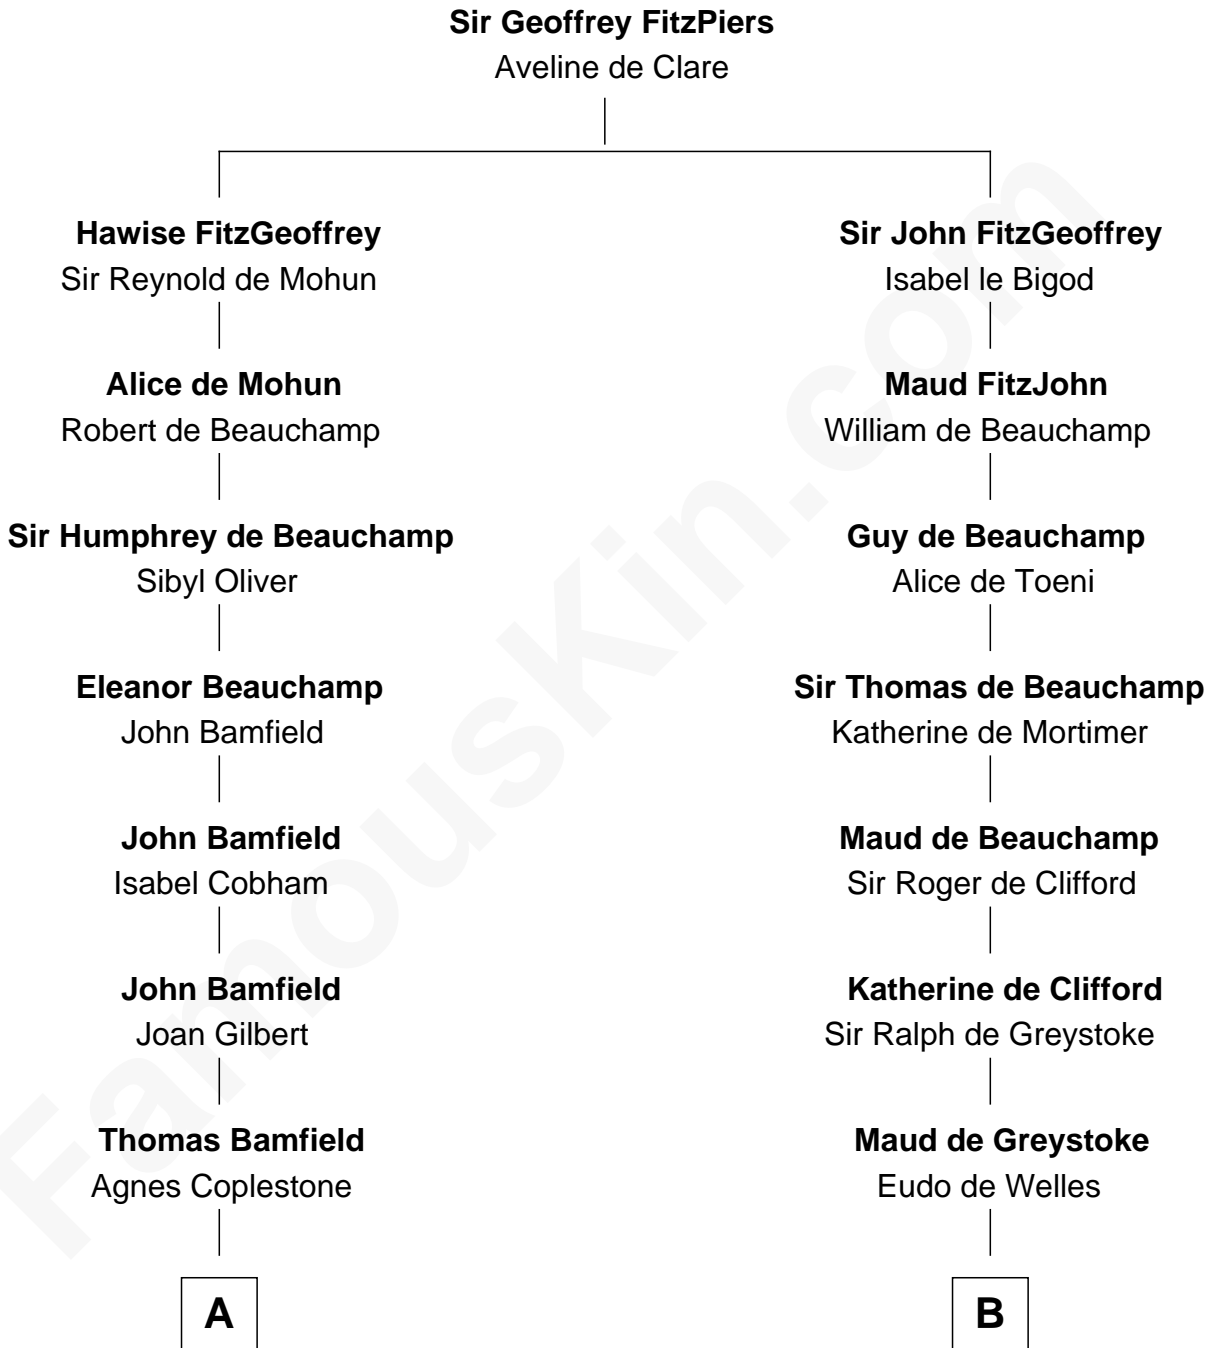

FamousKin.com
Relationship Chart of
Rutherford B. Hayes
19th U.S. President

18th cousin 3 times removed of
Meriwether Lewis
Lewis and Clark Expedition

C

Sarah Trowbridge

John Russell

Rebecca Russell

Ezekiel Hayes

Rutherford Hayes

Chloe Smith

Rutherford Hayes

Sophia Birchard

Rutherford B. Hayes

19th U.S. President

D

William Lewis

Lucy Meriwether

Meriwether Lewis

Lewis and Clark Expedition

FamousKin.com