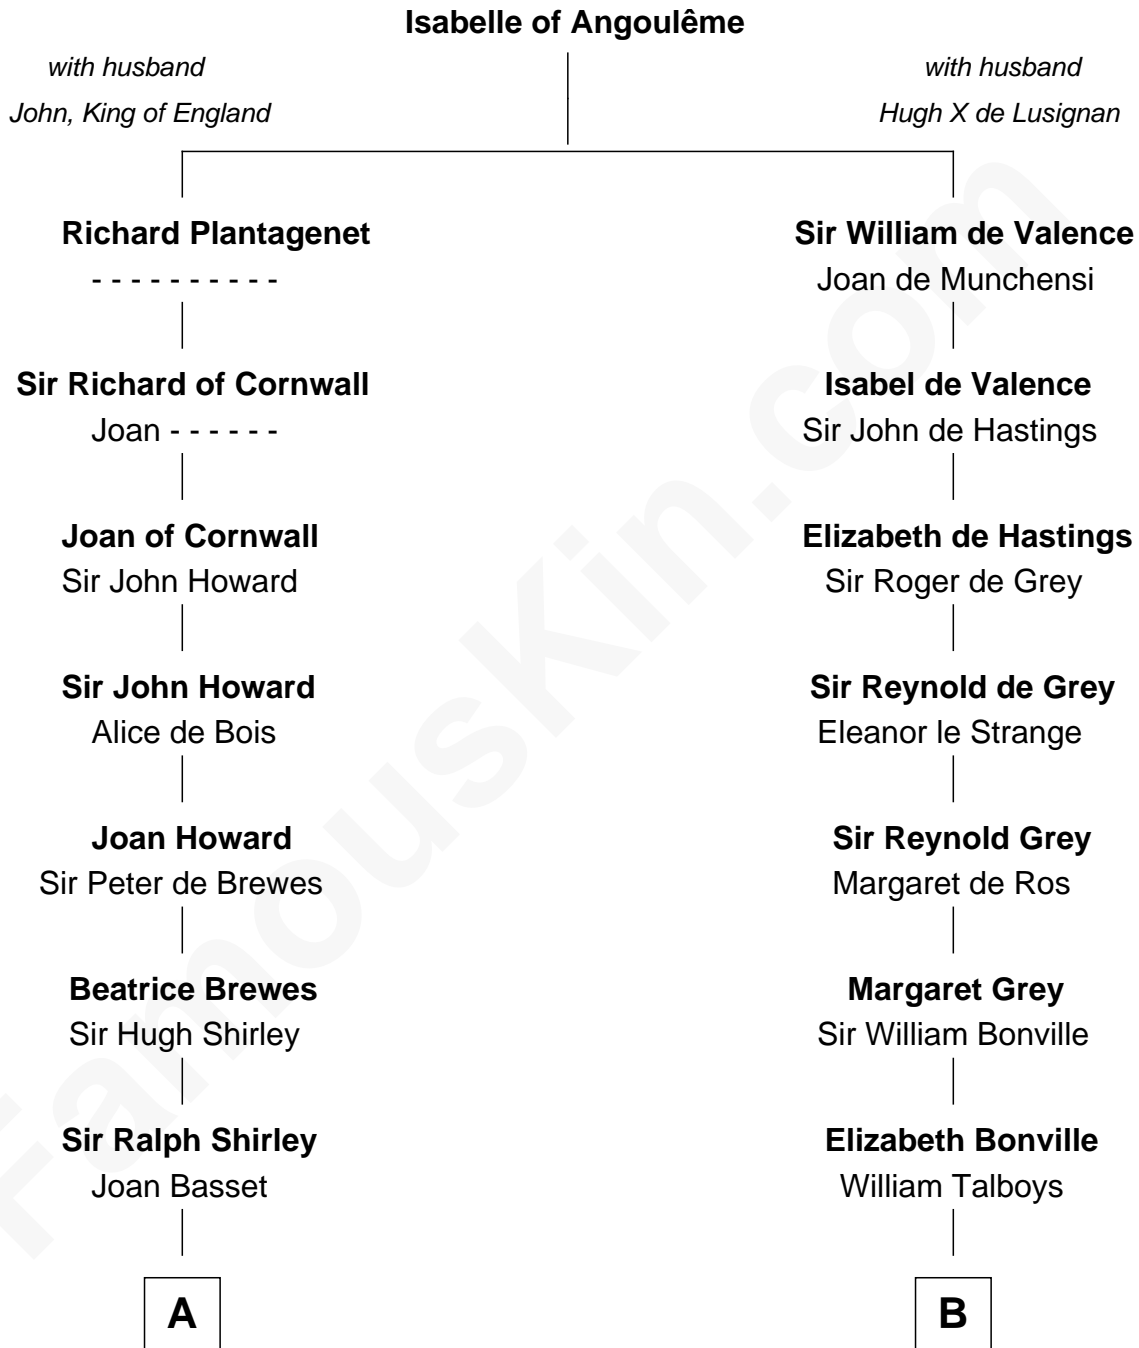

FamousKin.com
Relationship Chart of
Rutherford B. Hayes
19th U.S. President

17th cousin 4 times removed of
Meriwether Lewis
Lewis and Clark Expedition

C

Abigail Hale
Isaac Chandler

Abigail Chandler
Israel Smith

Chloe Smith
Rutherford Hayes

Rutherford Hayes
Sophia Birchard

Rutherford B. Hayes
19th U.S. President

FamousKin.com