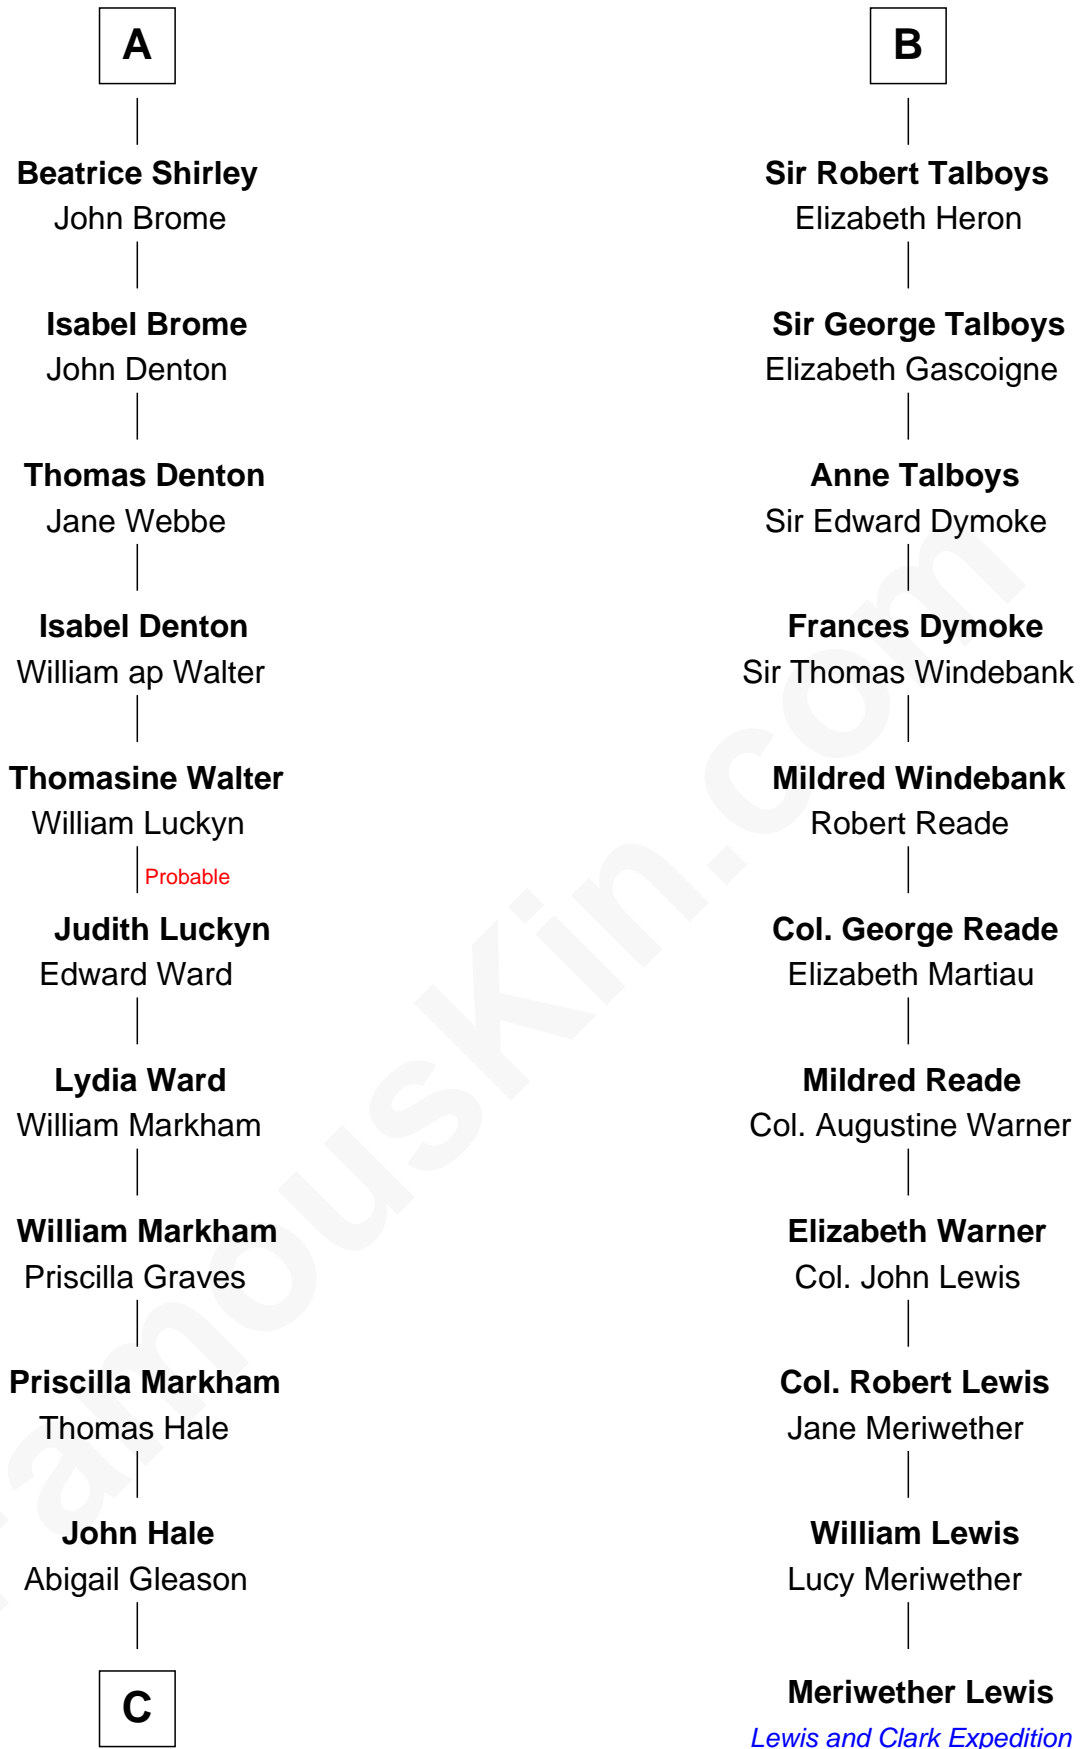

FamousKin.com
Relationship Chart of
Rutherford B. Hayes
19th U.S. President

17th cousin 4 times removed of
Meriwether Lewis
Lewis and Clark Expedition

C

Abigail Hale
Isaac Chandler

Abigail Chandler
Israel Smith

Chloe Smith
Rutherford Hayes

Rutherford Hayes
Sophia Birchard

Rutherford B. Hayes
19th U.S. President

FamousKin.com