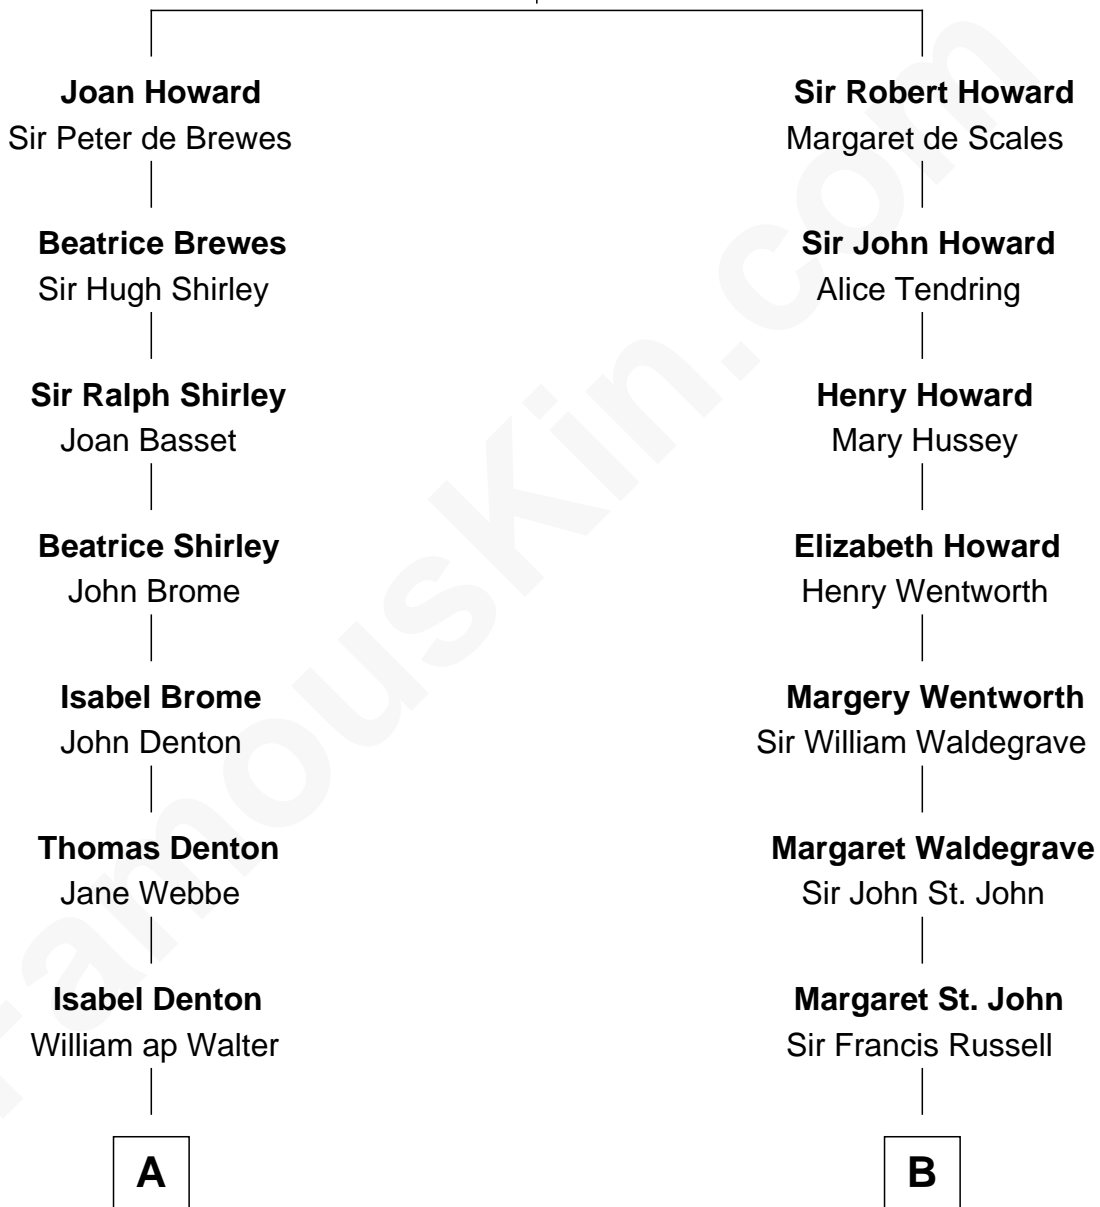

**FamousKin.com**  
**Relationship Chart of**  
**Rutherford B. Hayes**  
*19th U.S. President*

**17th cousin 3 times removed of**  
**Sarah Ferguson**  
*Duchess of York*

**Sir John Howard**  
 Alice de Bois

C

**Herbert Andrew Montagu-Douglas-Scott**

Marie Josephine Edwards

**Marian Louisa Montagu-Douglas-Scott**

Andrew Henry Ferguson

**Ronald Ivor Ferguson**

Susan Mary Wright

**Sarah Ferguson**

*Duchess of York*