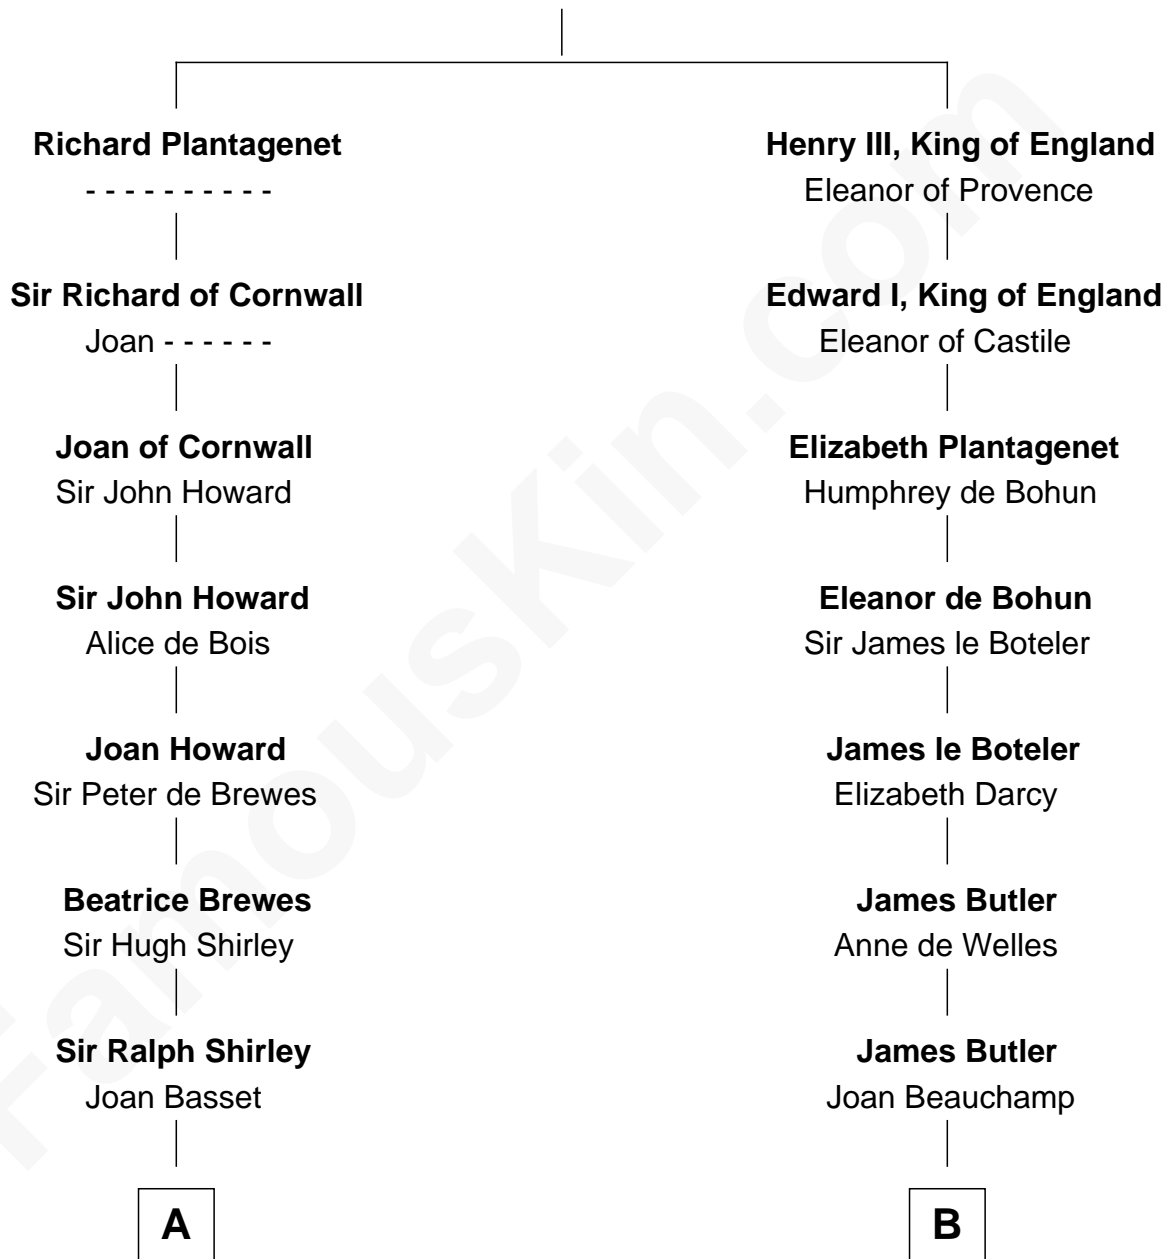

FamousKin.com

Relationship Chart of

Rutherford B. Hayes

19th U.S. President

21st cousin of

Joan Fontaine

Movie Actress

John, King of England

Isabelle of Angoulême

C

Abigail Hale
Isaac Chandler

Abigail Chandler
Israel Smith

Chloe Smith
Rutherford Hayes

Rutherford Hayes
Sophia Birchard

Rutherford B. Hayes
19th U.S. President

D