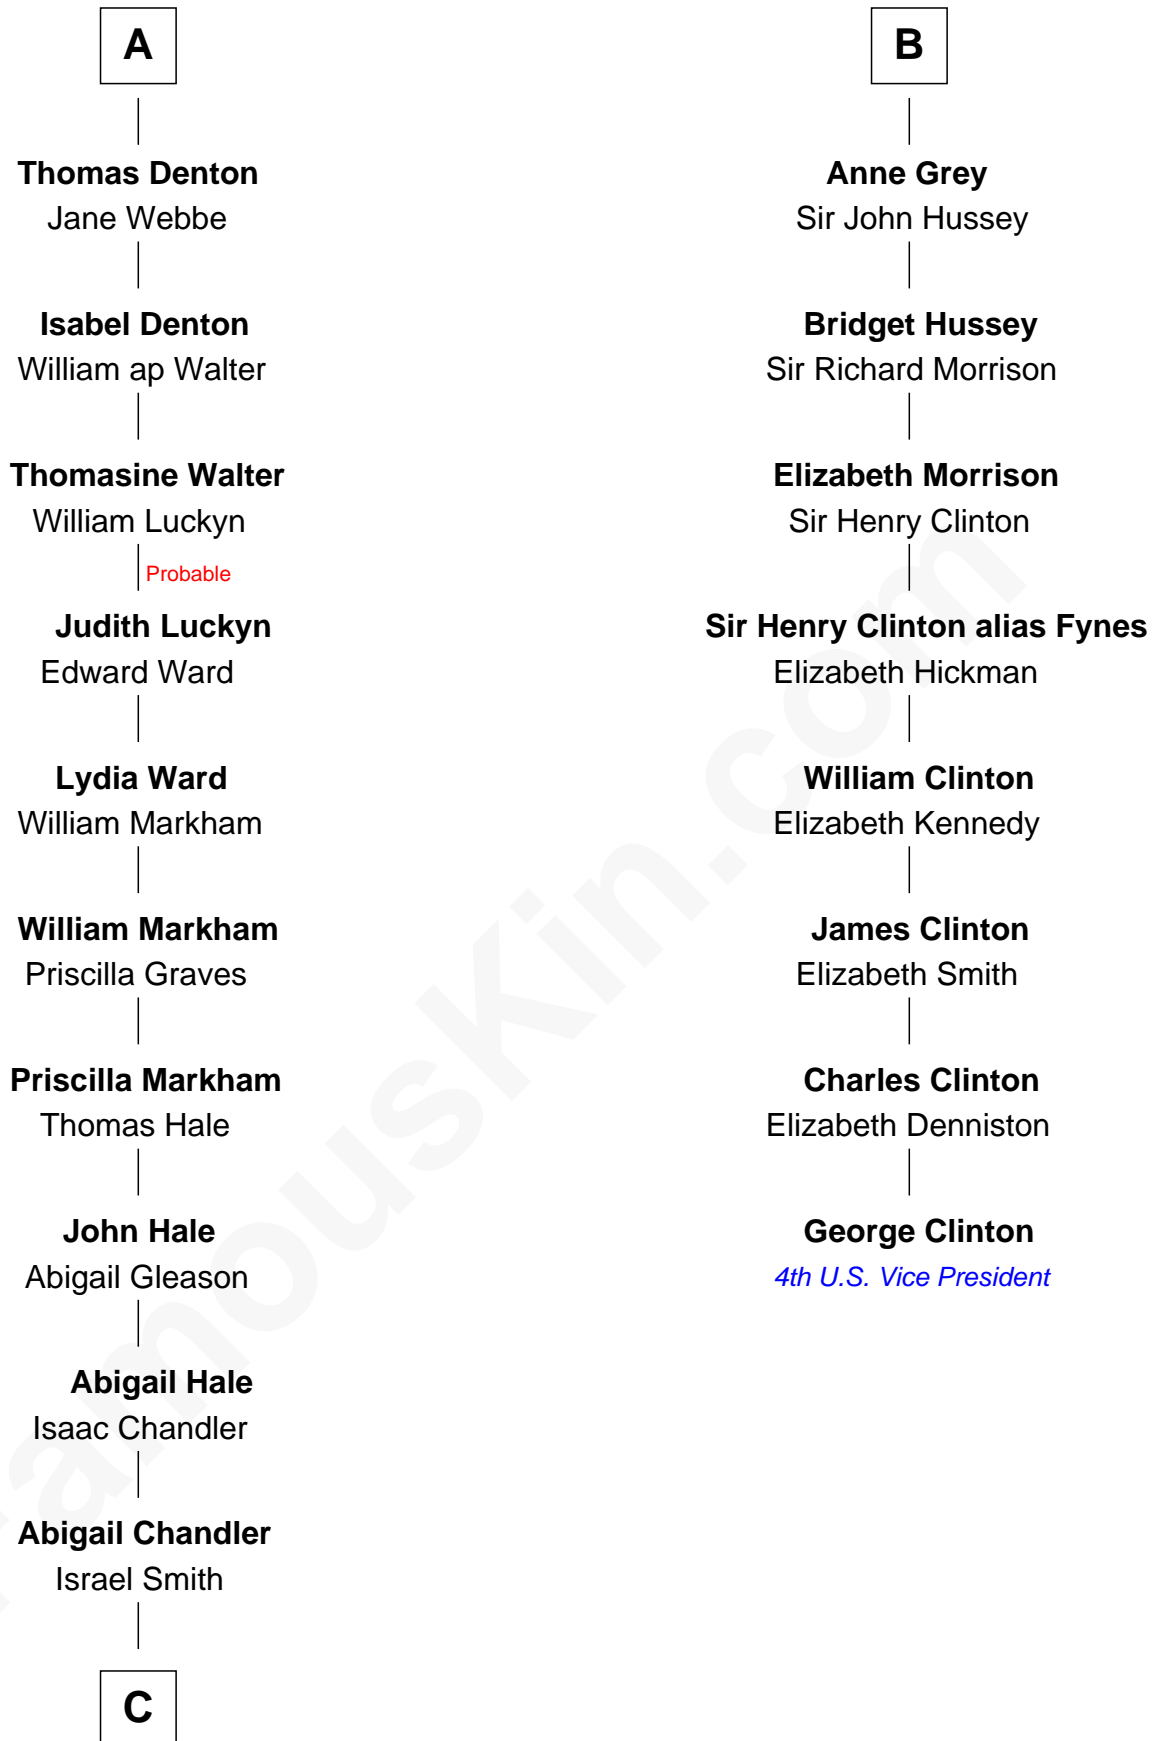

**FamousKin.com**  
**Relationship Chart of**  
**Rutherford B. Hayes**  
*19th U.S. President*

**14th cousin 5 times removed of**  
**George Clinton**  
*4th U.S. Vice President*

**Sir Robert de Ros**  
 Isabel de Aubeney

**C**

—  
**Chloe Smith**  
Rutherford Hayes

—  
**Rutherford Hayes**  
Sophia Birchard

—  
**Rutherford B. Hayes**  
*19th U.S. President*

FamousKin.com