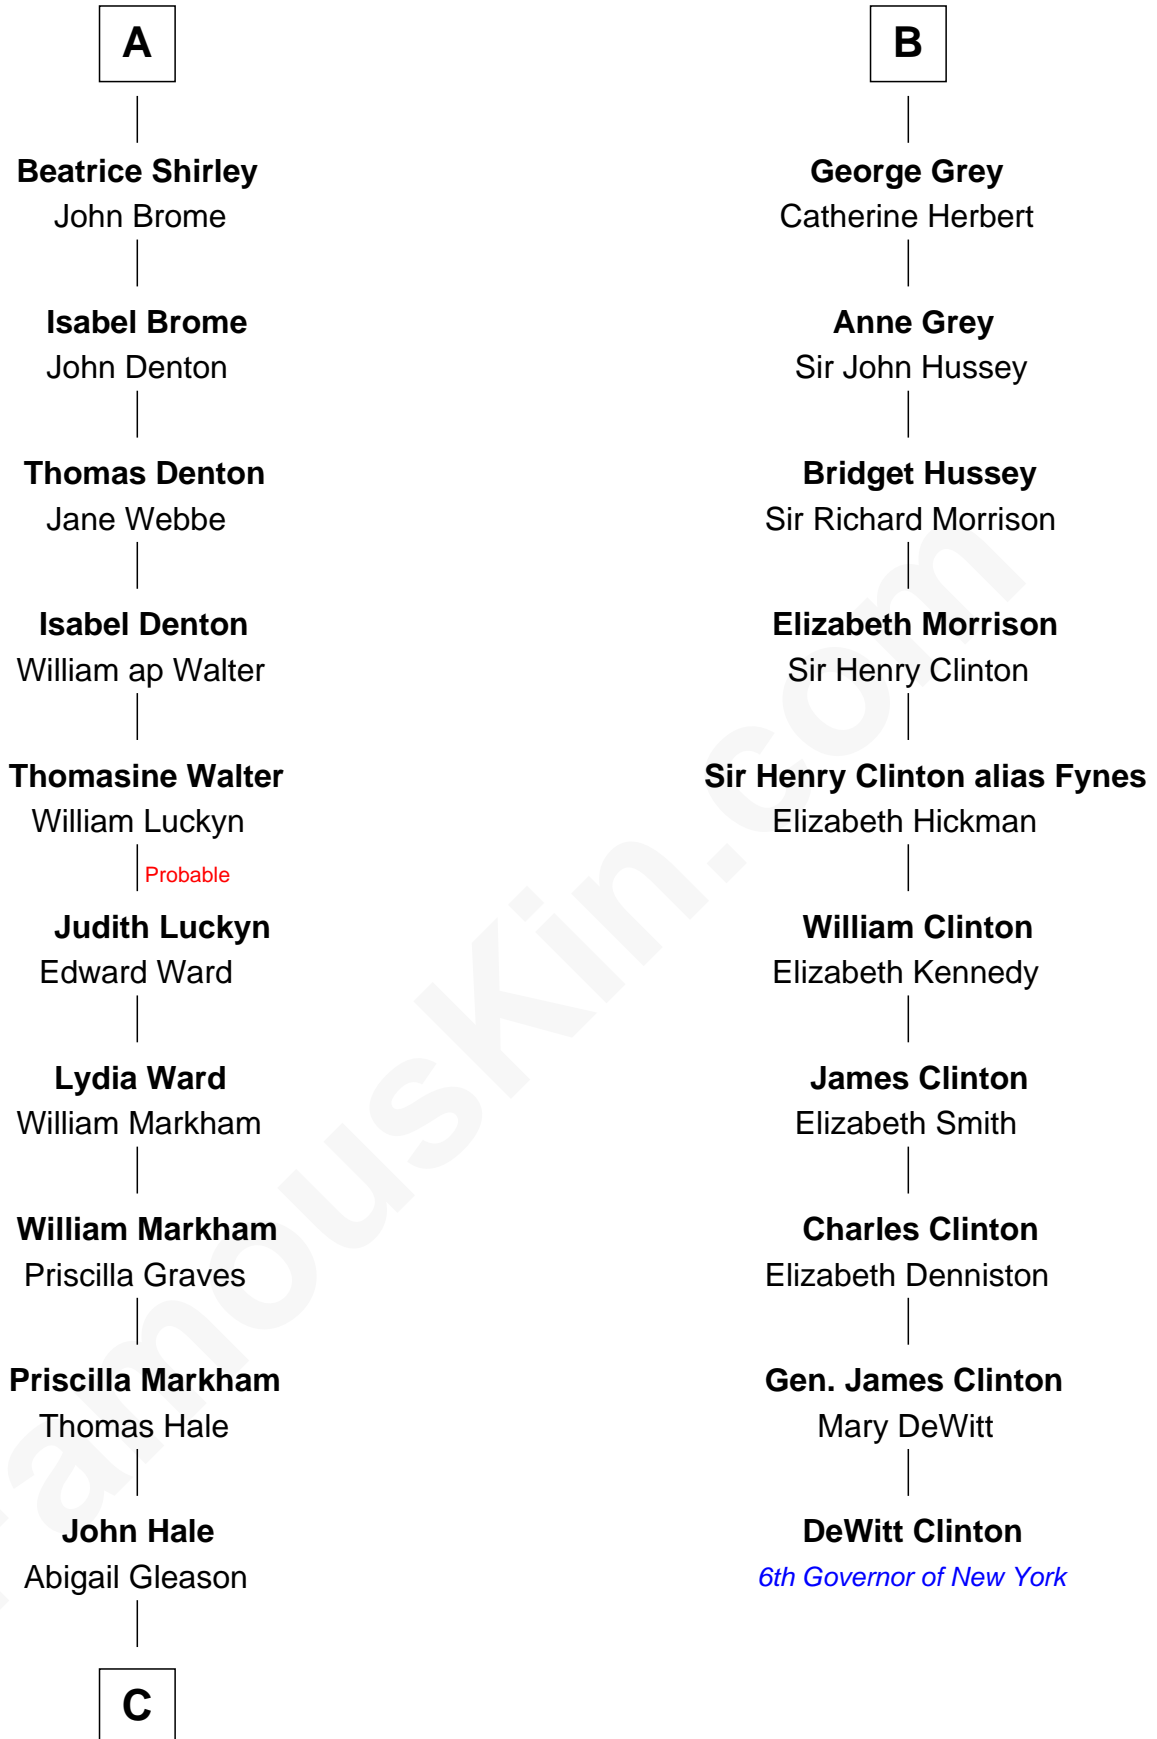

**FamousKin.com**  
**Relationship Chart of**  
**Rutherford B. Hayes**  
*19th U.S. President*

**16th cousin 5 times removed of**  
**DeWitt Clinton**  
*6th Governor of New York*

**C**

**Abigail Hale**  
Isaac Chandler

**Abigail Chandler**  
Israel Smith

**Chloe Smith**  
Rutherford Hayes

**Rutherford Hayes**  
Sophia Birchard

**Rutherford B. Hayes**  
*19th U.S. President*

FamousKin.com