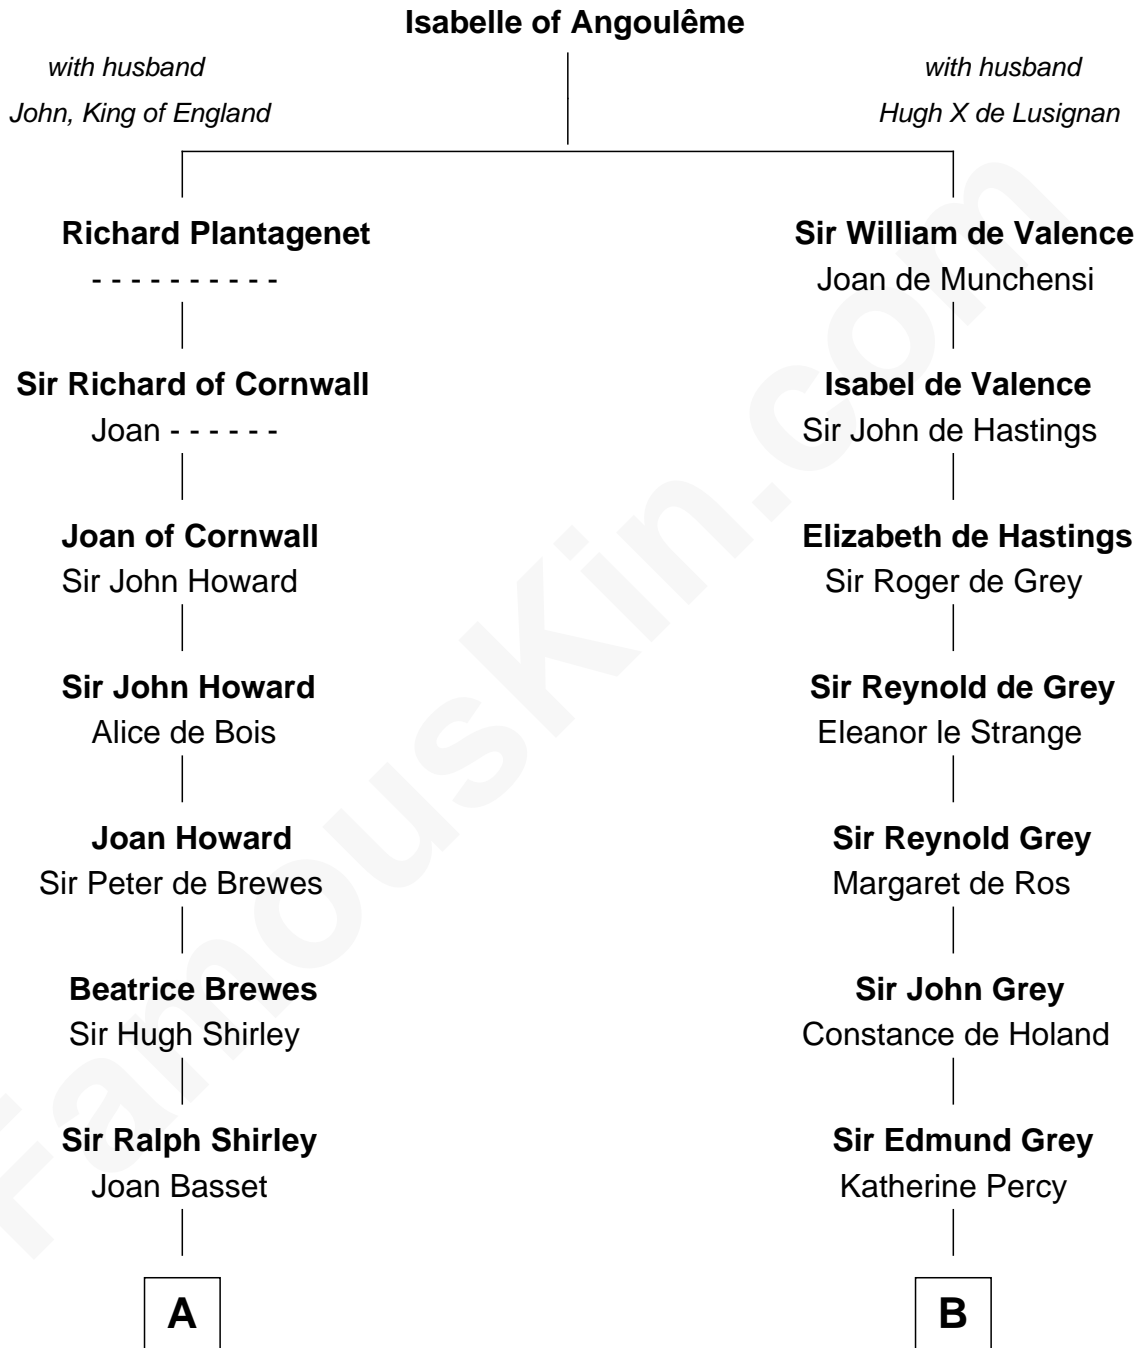

FamousKin.com
Relationship Chart of
Rutherford B. Hayes
19th U.S. President

16th cousin 5 times removed of
DeWitt Clinton
6th Governor of New York

C

Abigail Hale
Isaac Chandler

Abigail Chandler
Israel Smith

Chloe Smith
Rutherford Hayes

Rutherford Hayes
Sophia Birchard

Rutherford B. Hayes
19th U.S. President

FamousKin.com