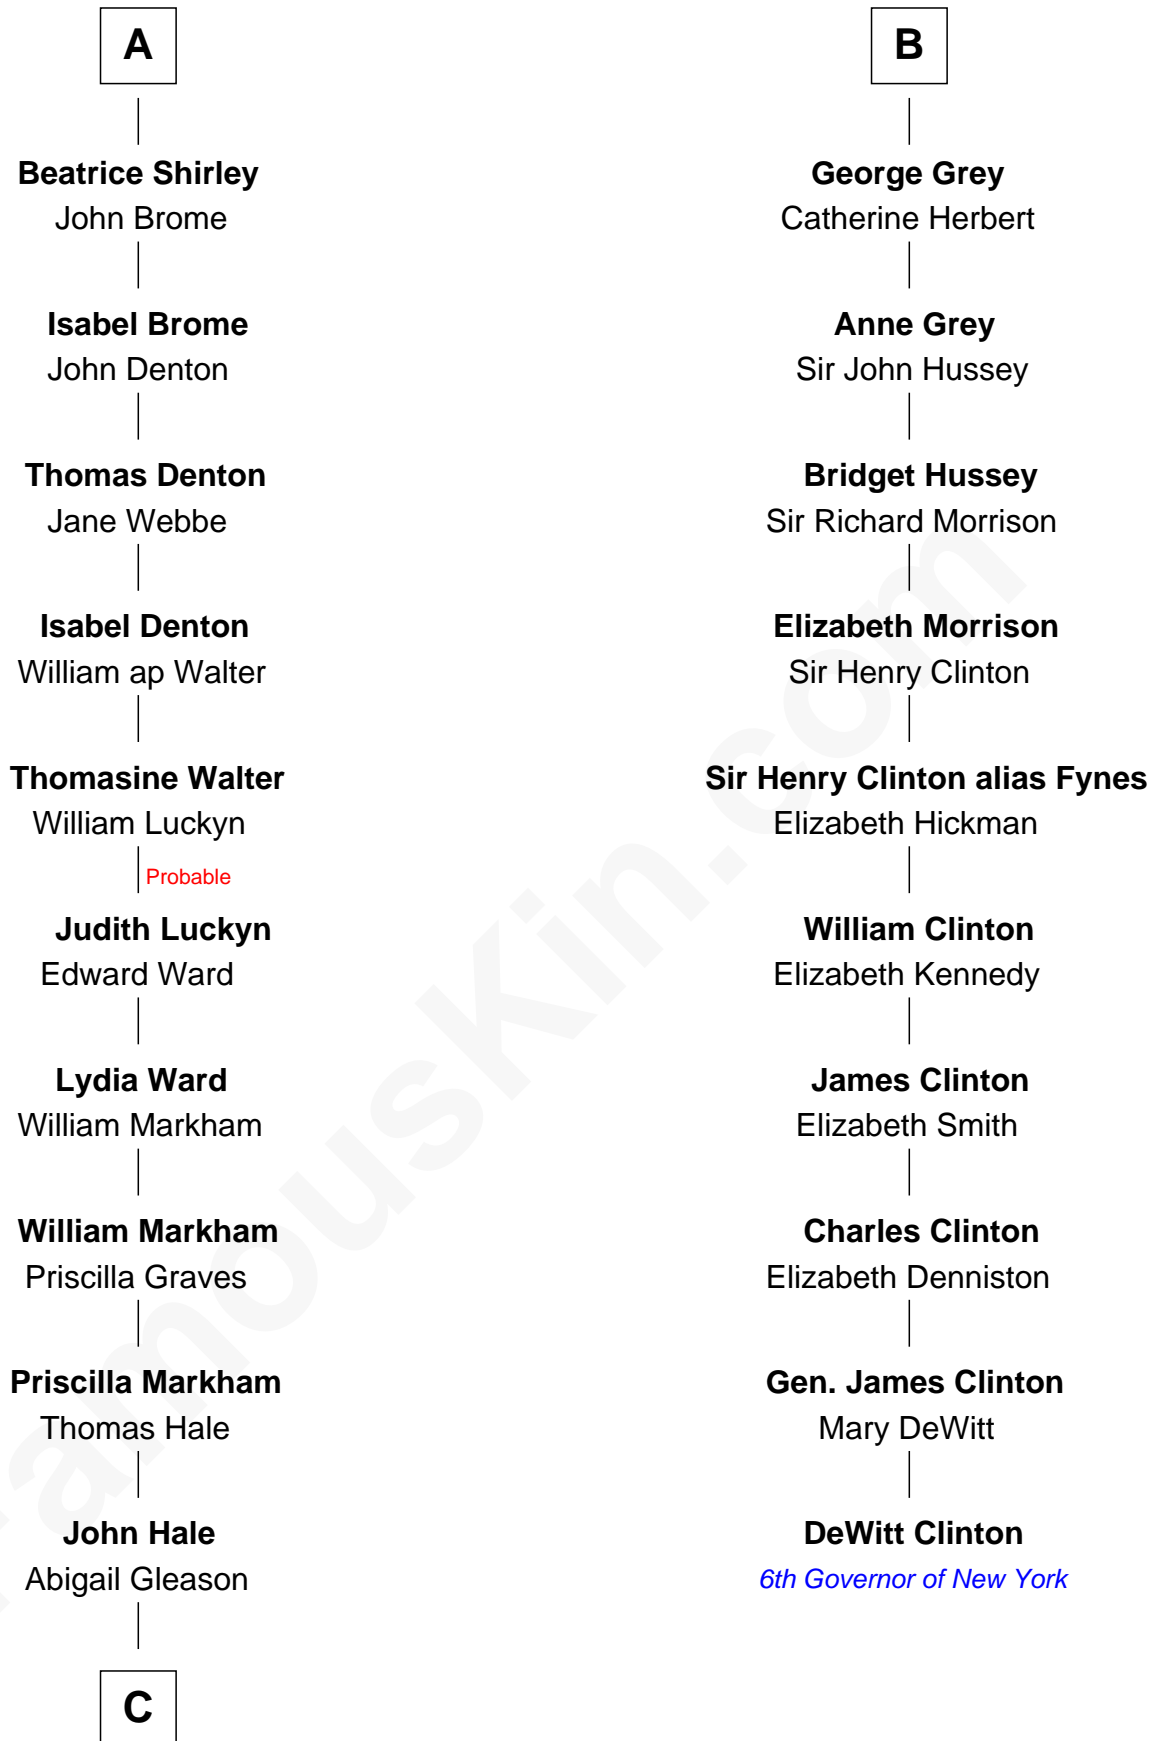

FamousKin.com
Relationship Chart of
Rutherford B. Hayes
19th U.S. President

16th cousin 5 times removed of
DeWitt Clinton
6th Governor of New York

C

Abigail Hale
Isaac Chandler

Abigail Chandler
Israel Smith

Chloe Smith
Rutherford Hayes

Rutherford Hayes
Sophia Birchard

Rutherford B. Hayes
19th U.S. President

FamousKin.com