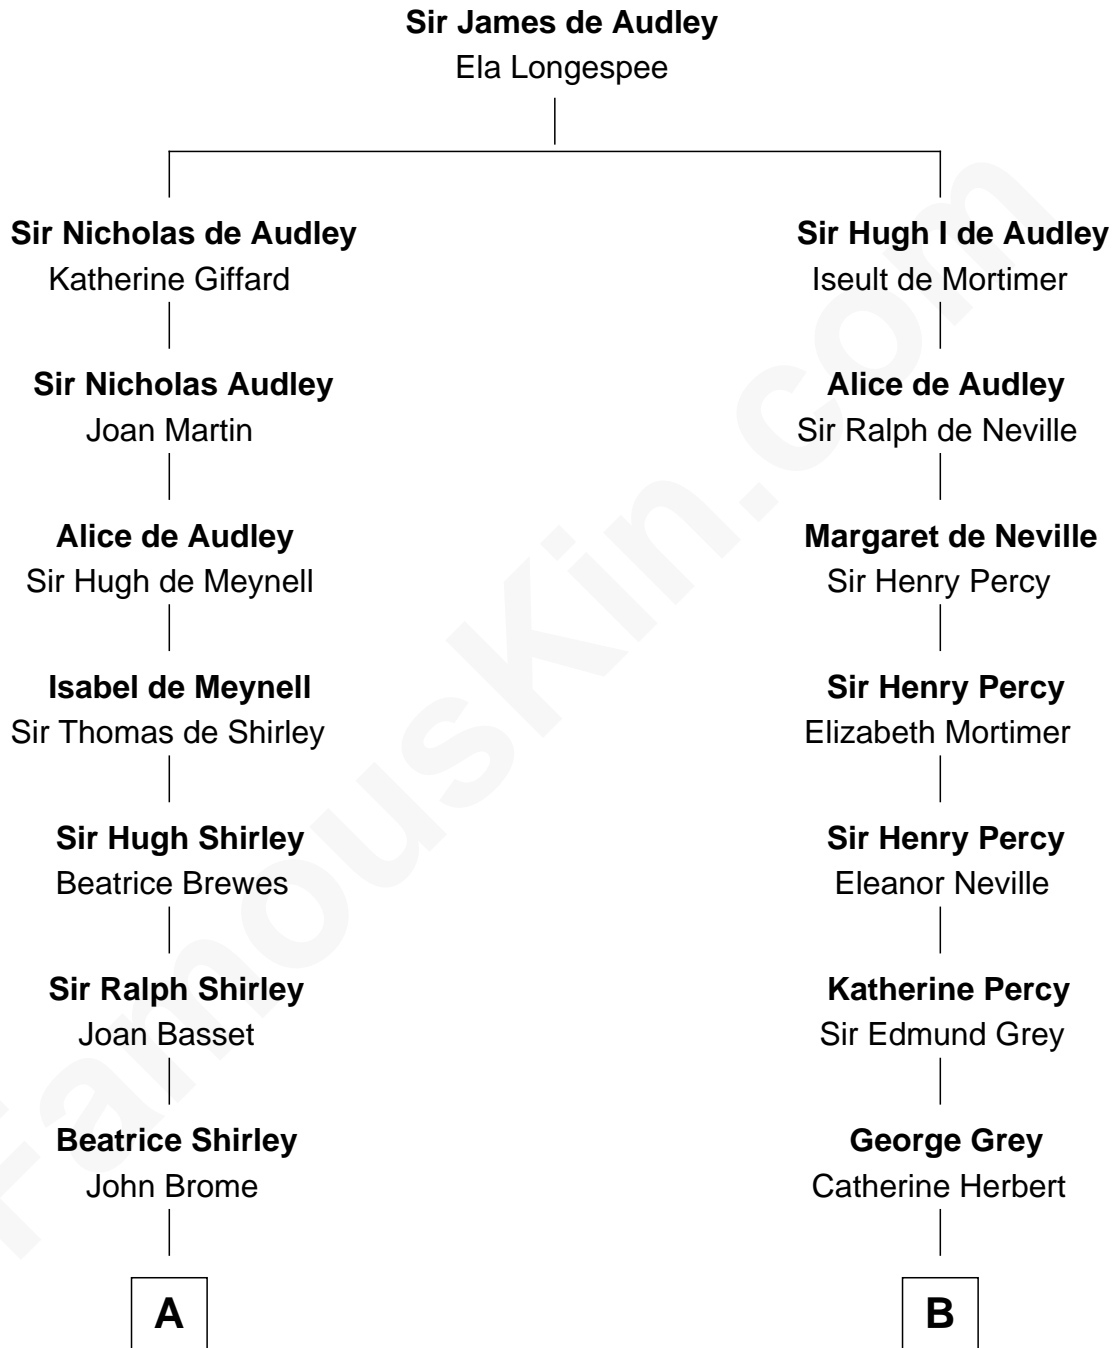

FamousKin.com
Relationship Chart of
Rutherford B. Hayes
19th U.S. President

15th cousin 5 times removed of
DeWitt Clinton
6th Governor of New York

C

—
Abigail Chandler

Israel Smith

—
Chloe Smith

Rutherford Hayes

—
Rutherford Hayes

Sophia Birchard

—
Rutherford B. Hayes

19th U.S. President

FamousKin.com