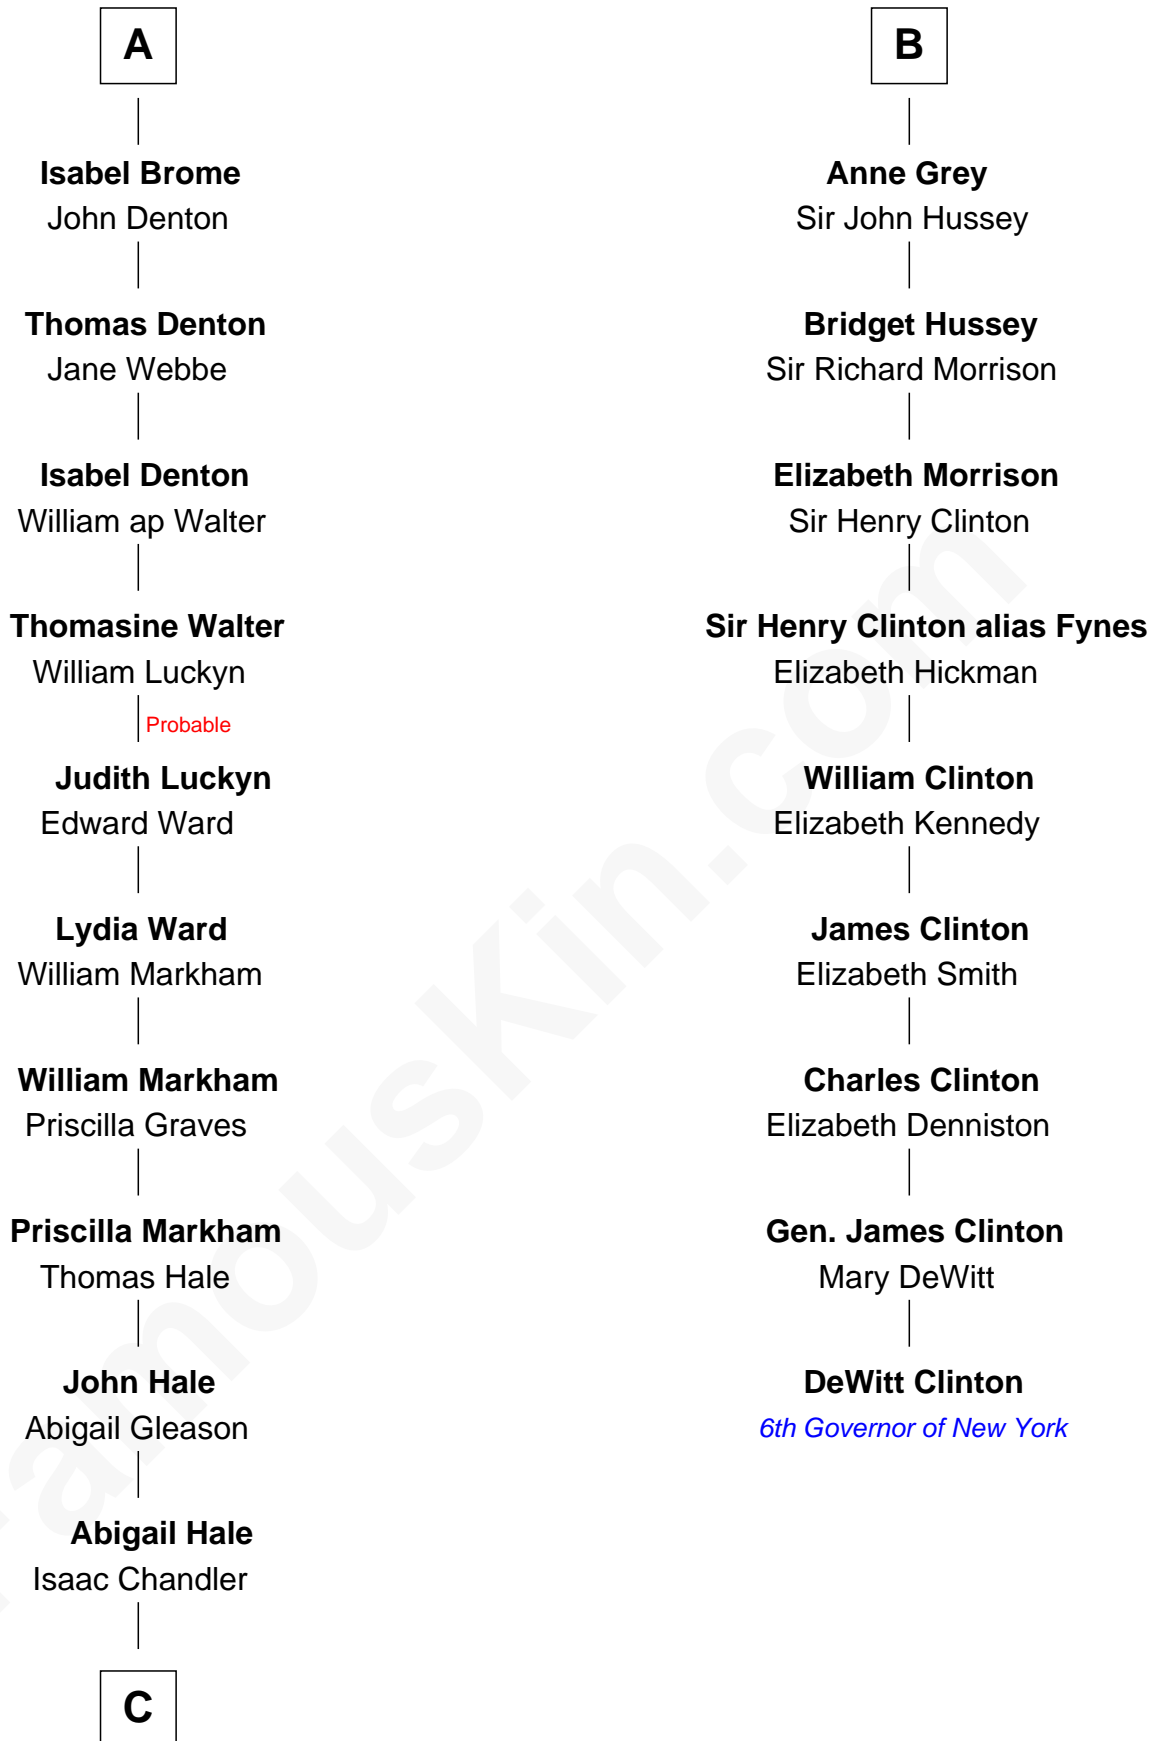

FamousKin.com
Relationship Chart of
Rutherford B. Hayes
19th U.S. President

15th cousin 5 times removed of
DeWitt Clinton
6th Governor of New York

C

—
Abigail Chandler

Israel Smith

—
Chloe Smith

Rutherford Hayes

—
Rutherford Hayes

Sophia Birchard

—
Rutherford B. Hayes

19th U.S. President

FamousKin.com