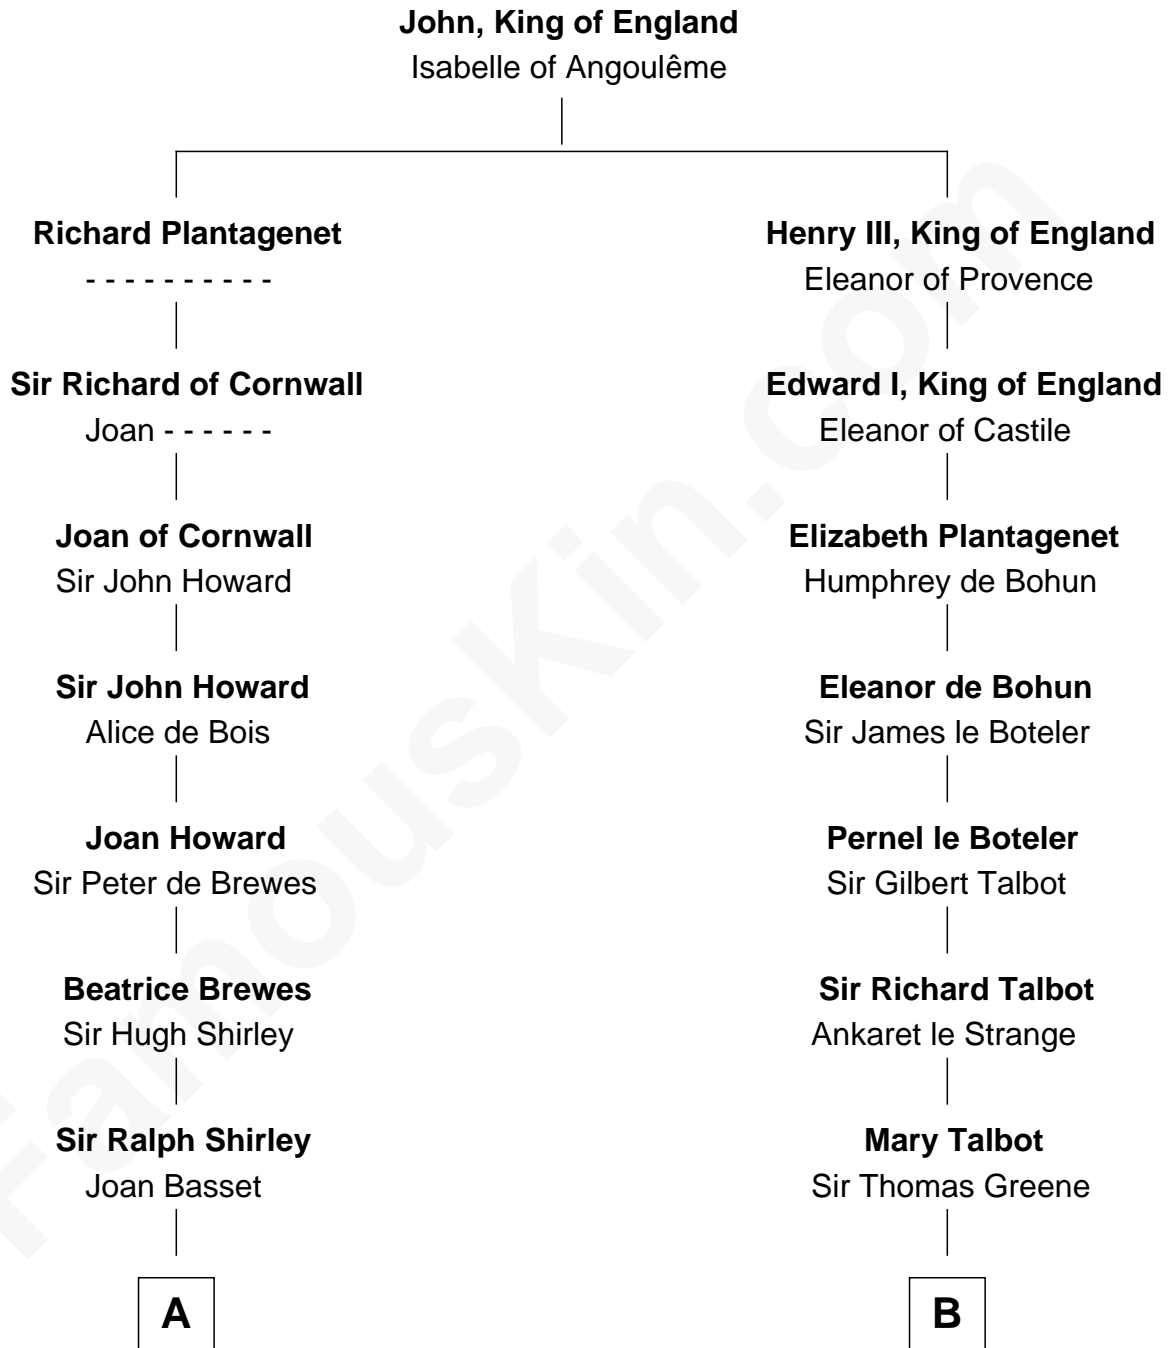

FamousKin.com
Relationship Chart of
Rutherford B. Hayes
19th U.S. President

16th cousin 5 times removed of
Jonathan Swift
Author of Gulliver's Travels

C

—
Abigail Hale
Isaac Chandler

—
Abigail Chandler
Israel Smith

—
Chloe Smith
Rutherford Hayes

—
Rutherford Hayes
Sophia Birchard

—
Rutherford B. Hayes
19th U.S. President

FamousKin.com