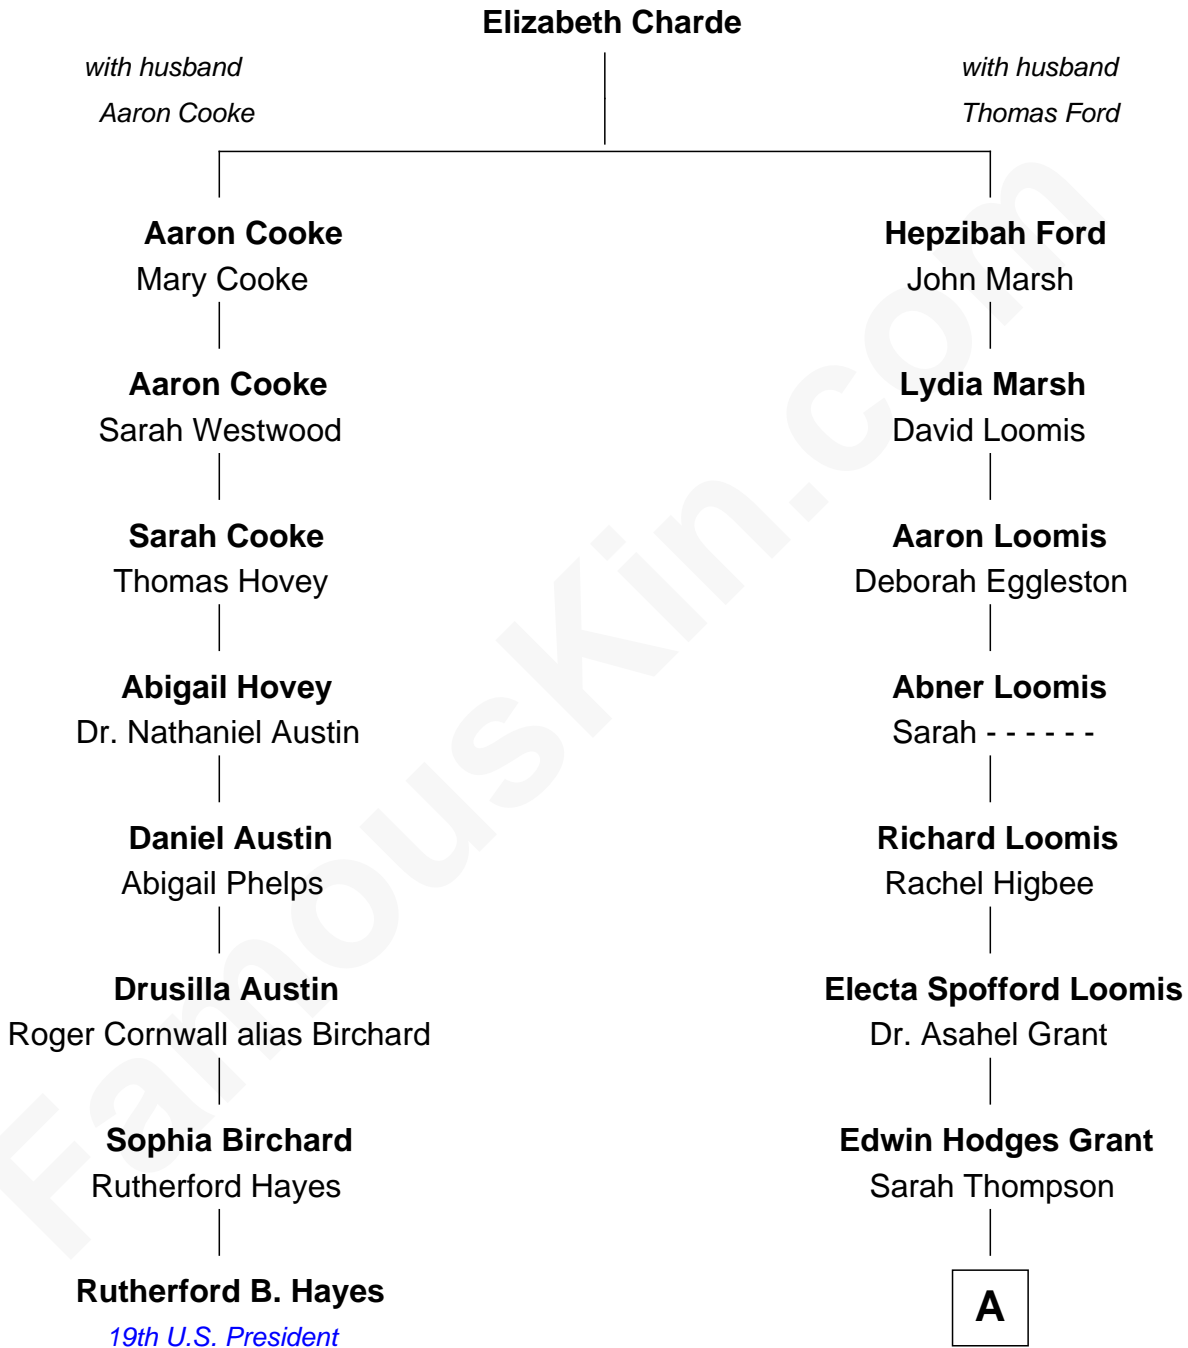

FamousKin.com
Relationship Chart of
Rutherford B. Hayes
19th U.S. President

7th cousin 3 times removed of
Amy Grant
Christian/Pop Singer and Songwriter

A

|
Henry Hastings Grant

Isabel Paine

|
Otis Paine Grant

Mizella Burton

|
Dr. Burton Paine Grant

Gloria Dean Napier

|
Amy Grant

Christian/Pop Singer and Songwriter