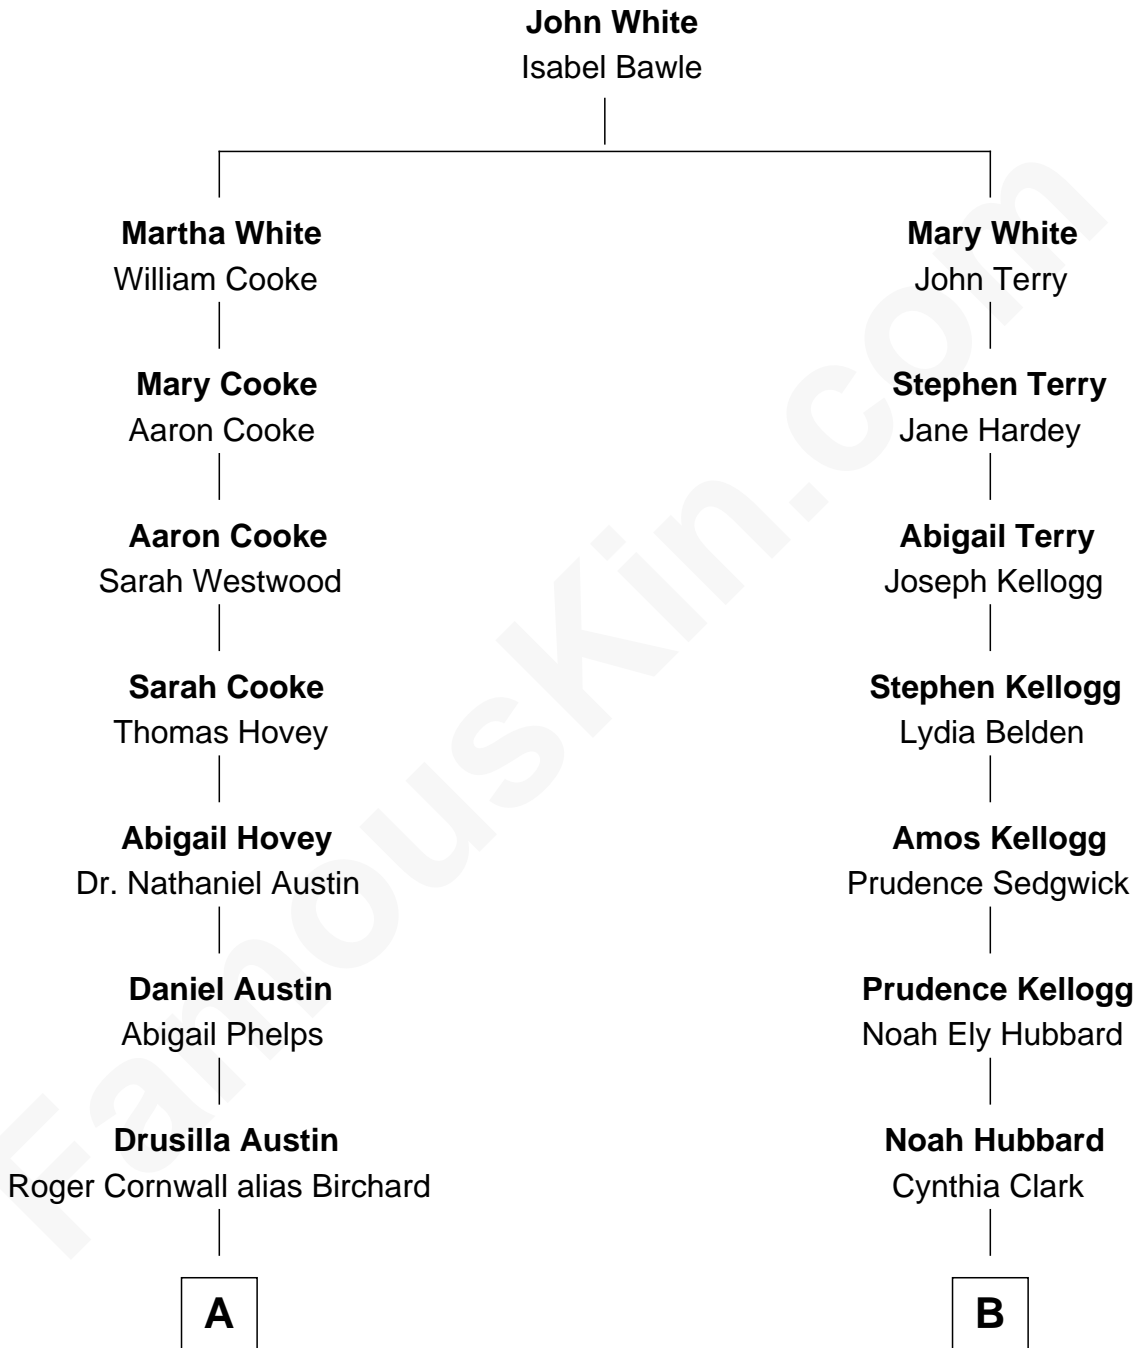

**FamousKin.com**  
**Relationship Chart of**  
**Rutherford B. Hayes**  
*19th U.S. President*

**8th cousin 1 time removed of**  
**Charles Curtis**  
*31st U.S. Vice-President*

**A**

**Sophia Birchard**  
Rutherford Hayes

**Rutherford B. Hayes**  
*19th U.S. President*

**B**

**Permelia Hubbard**  
William Curtis

**Orren Arms Curtis**  
Helen Pappan

**Charles Curtis**  
*31st U.S. Vice-President*

FamousKin.com