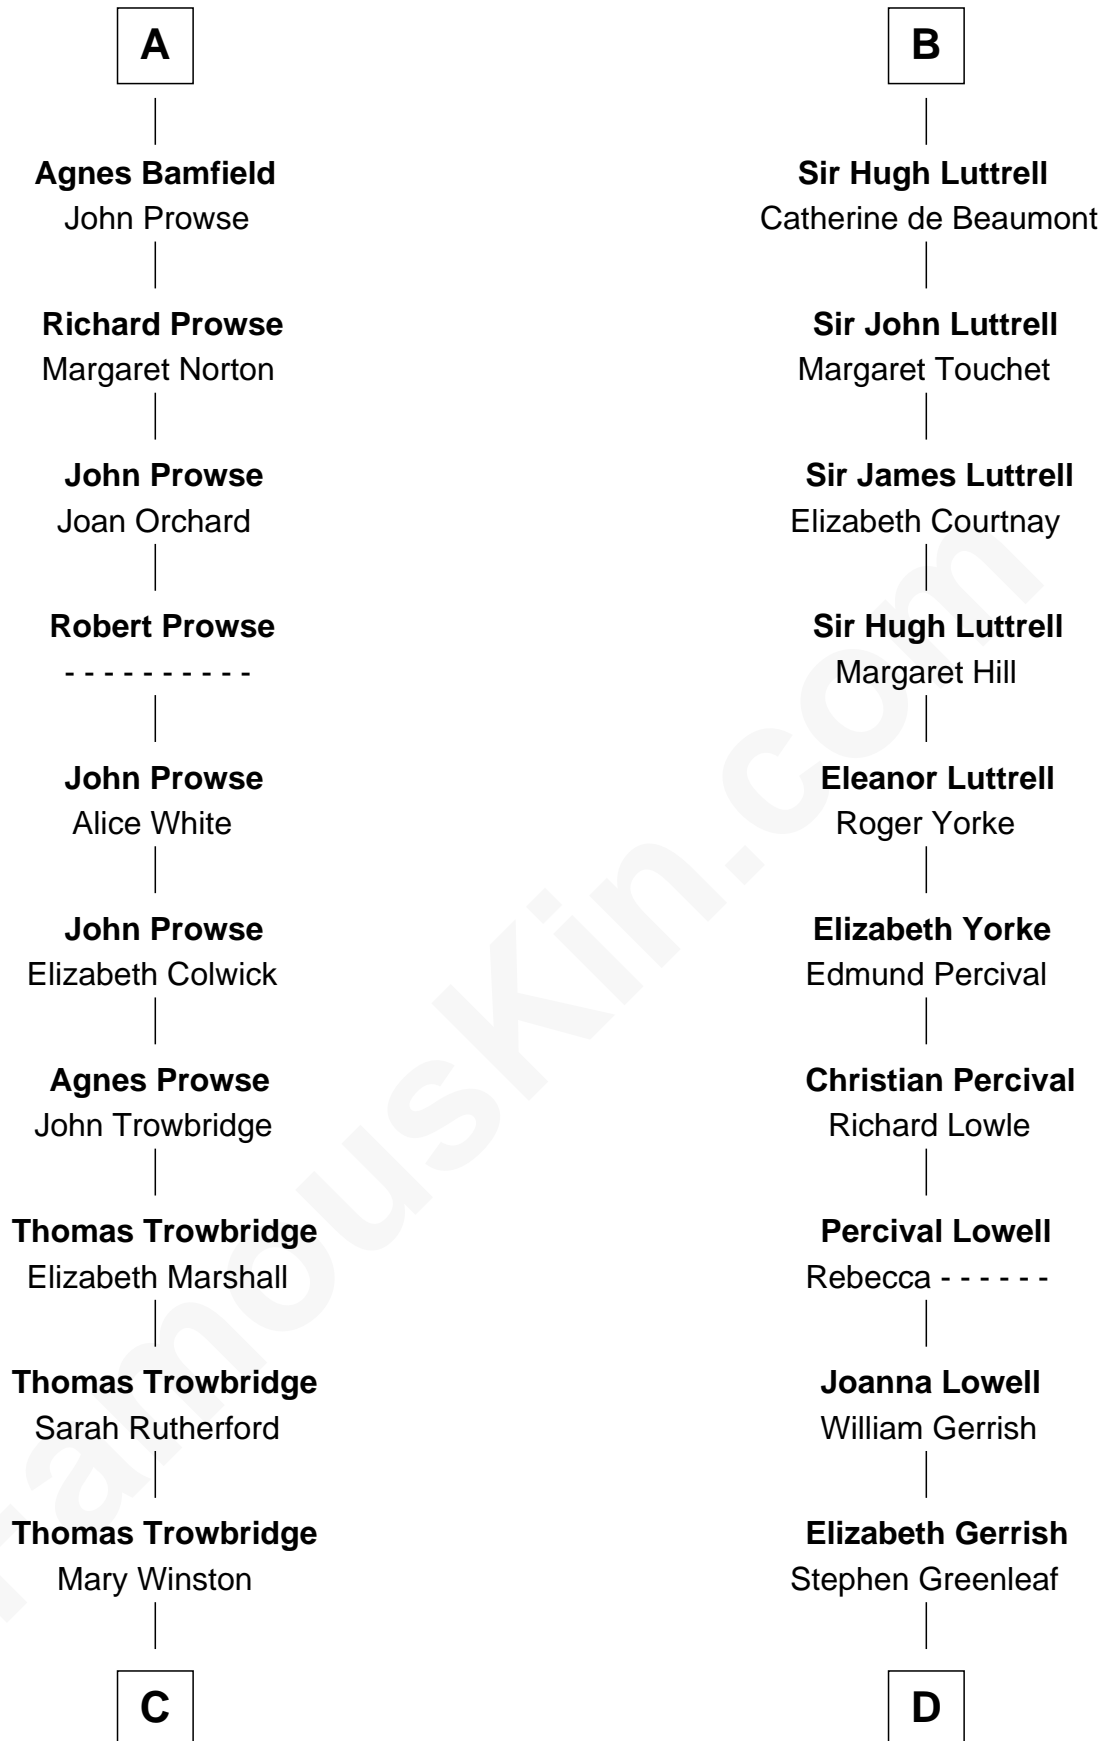

FamousKin.com

Relationship Chart of

Rutherford B. Hayes

19th U.S. President

21st cousin of

Herman Melville

Author of *Moby Dick*

C

Sarah Trowbridge

John Russell

Rebecca Russell

Ezekiel Hayes

Rutherford Hayes

Chloe Smith

Rutherford Hayes

Sophia Birchard