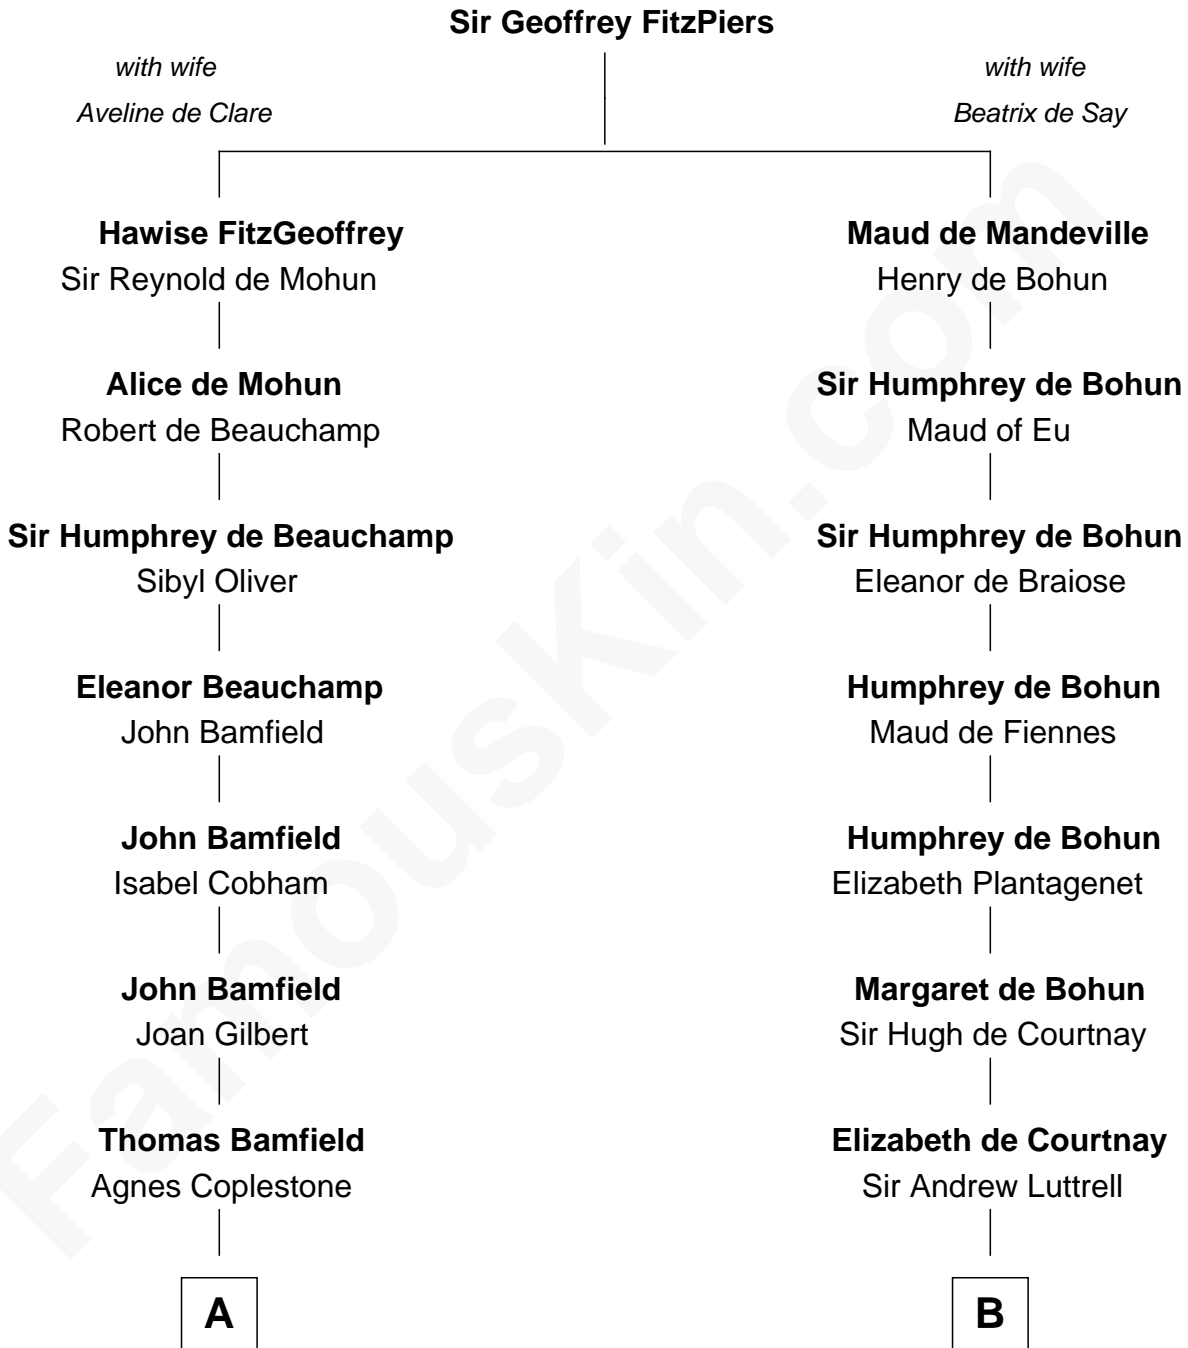

FamousKin.com

Relationship Chart of

Rutherford B. Hayes

19th U.S. President

21st cousin of

Herman Melville

Author of *Moby Dick*

C

Sarah Trowbridge

John Russell

Rebecca Russell

Ezekiel Hayes

Rutherford Hayes

Chloe Smith

Rutherford Hayes

Sophia Birchard