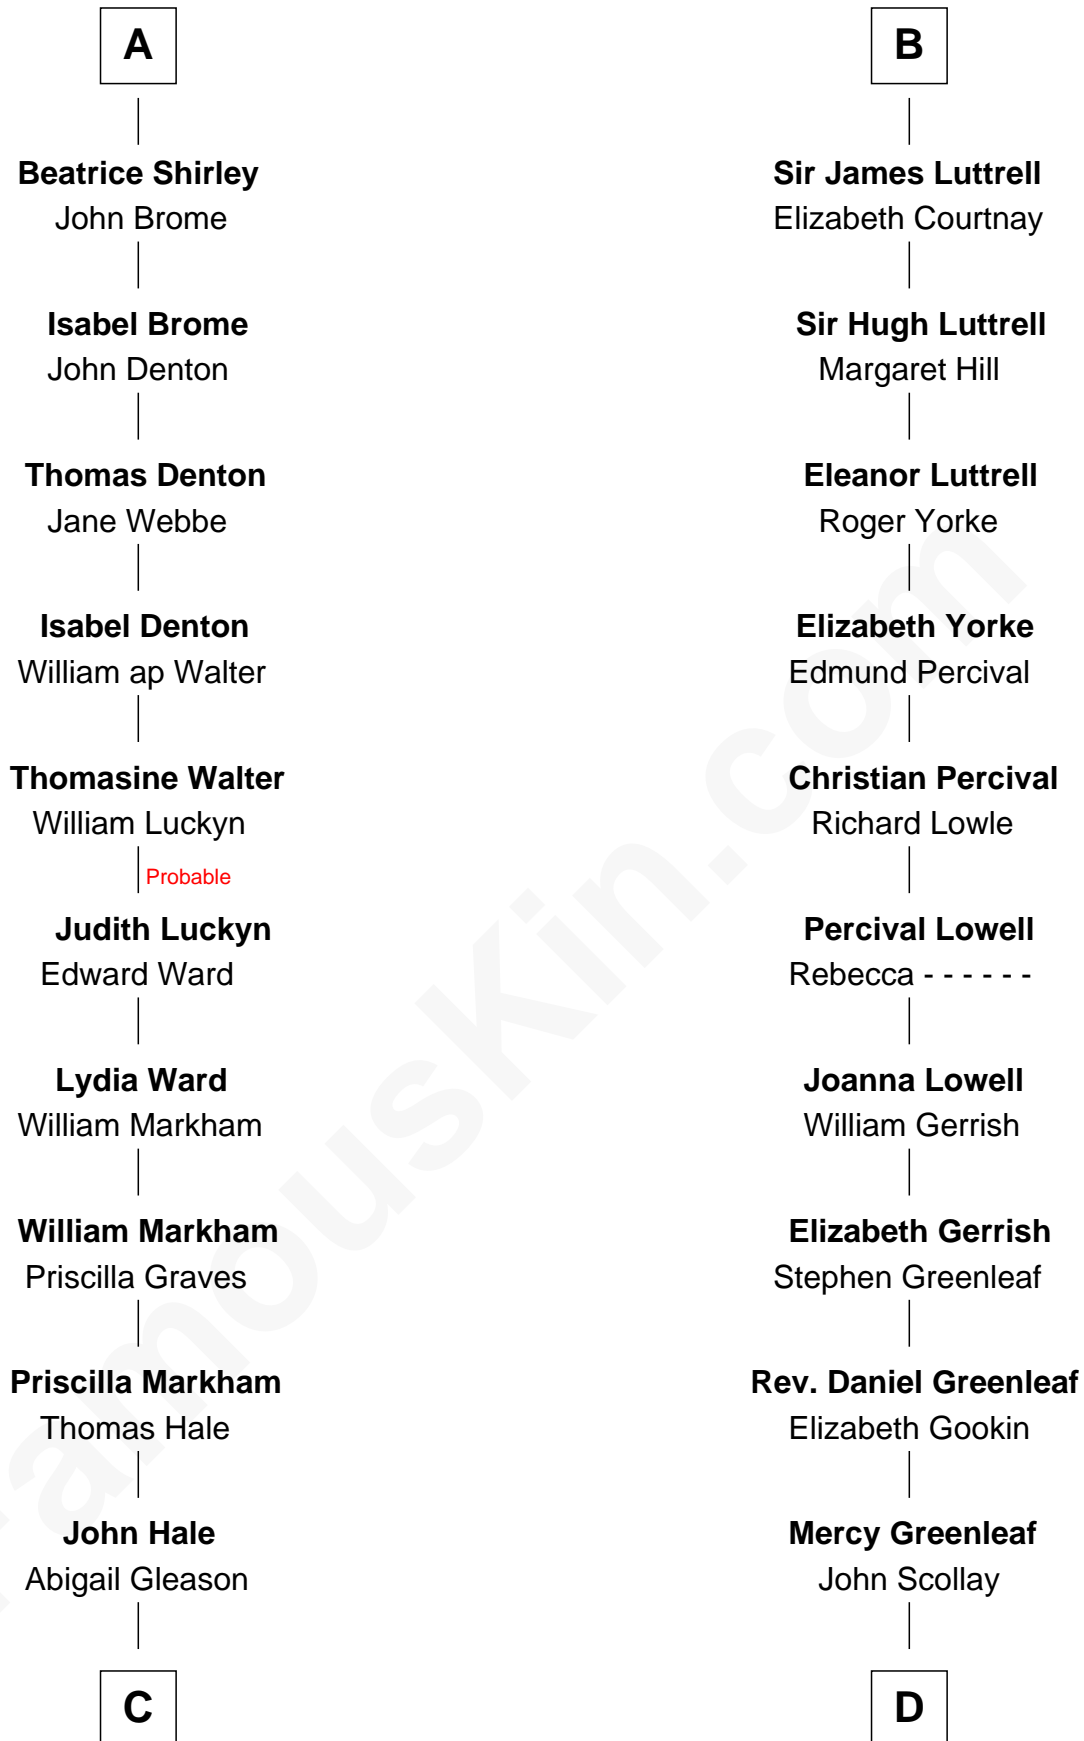

FamousKin.com
Relationship Chart of
Rutherford B. Hayes
19th U.S. President

19th cousin 2 times removed of
Herman Melville
Author of Moby Dick

John, King of England
 Isabelle of Angoulême

C

Abigail Hale
Isaac Chandler

Abigail Chandler
Israel Smith

Chloe Smith
Rutherford Hayes

Rutherford Hayes
Sophia Birchard

Rutherford B. Hayes
19th U.S. President

D

Priscilla Scollay
Thomas Melville

Allan Melville
Maria Gansevoort

Herman Melville
Author of Moby Dick