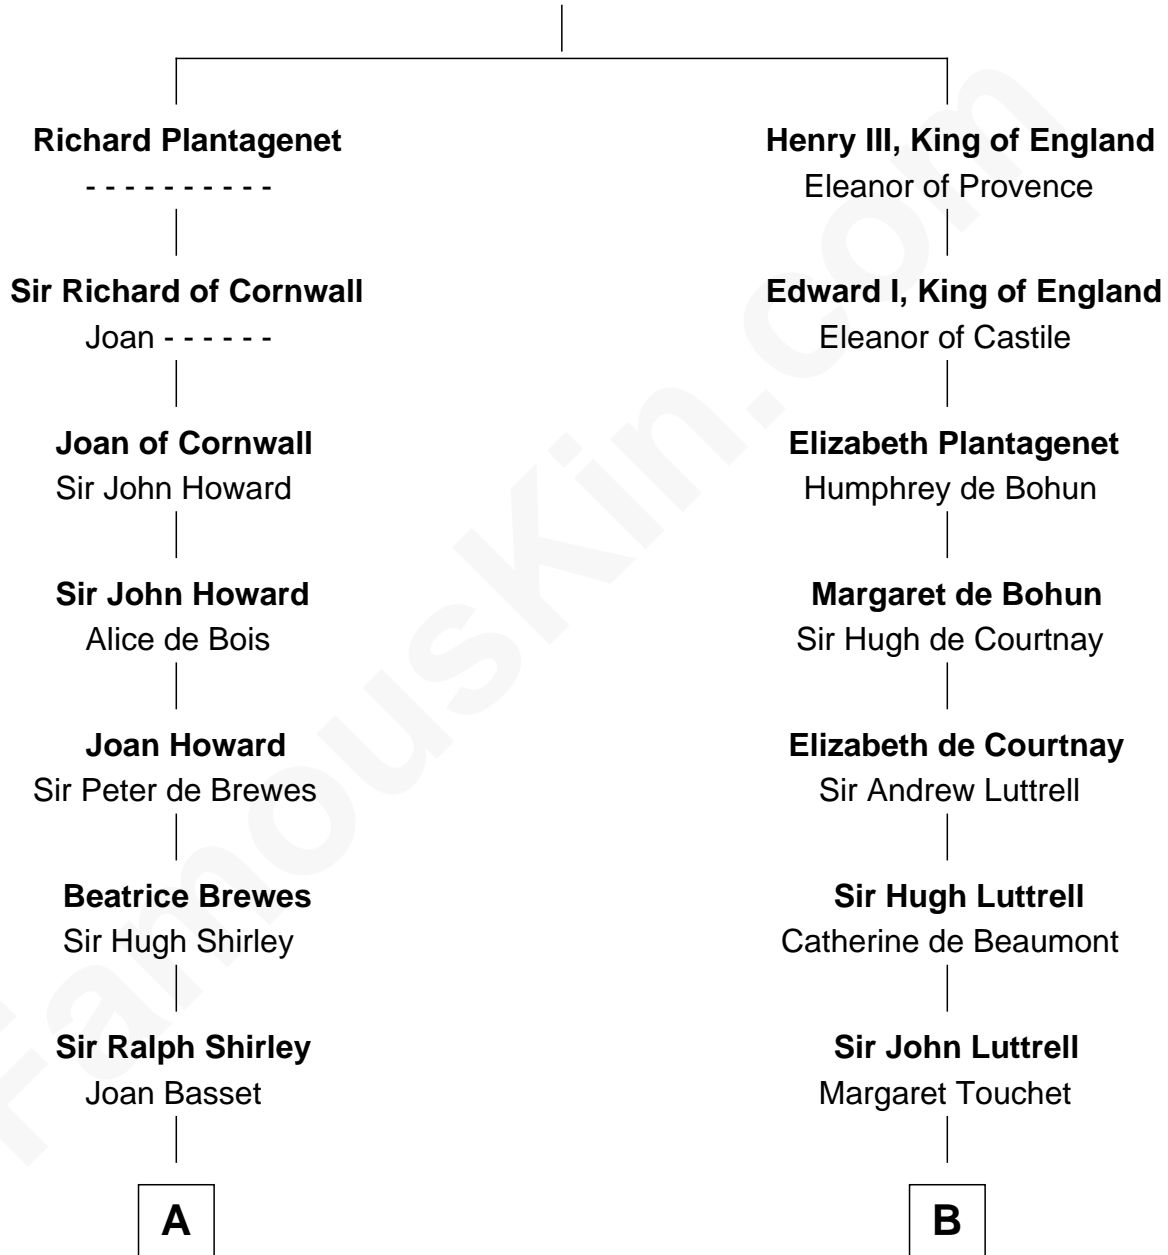

FamousKin.com
Relationship Chart of
Rutherford B. Hayes
19th U.S. President

19th cousin 2 times removed of
Herman Melville
Author of Moby Dick

John, King of England
 Isabelle of Angoulême

C

Abigail Hale
Isaac Chandler

Abigail Chandler
Israel Smith

Chloe Smith
Rutherford Hayes

Rutherford Hayes
Sophia Birchard

Rutherford B. Hayes
19th U.S. President

D

Priscilla Scollay
Thomas Melville

Allan Melville
Maria Gansevoort

Herman Melville
Author of Moby Dick