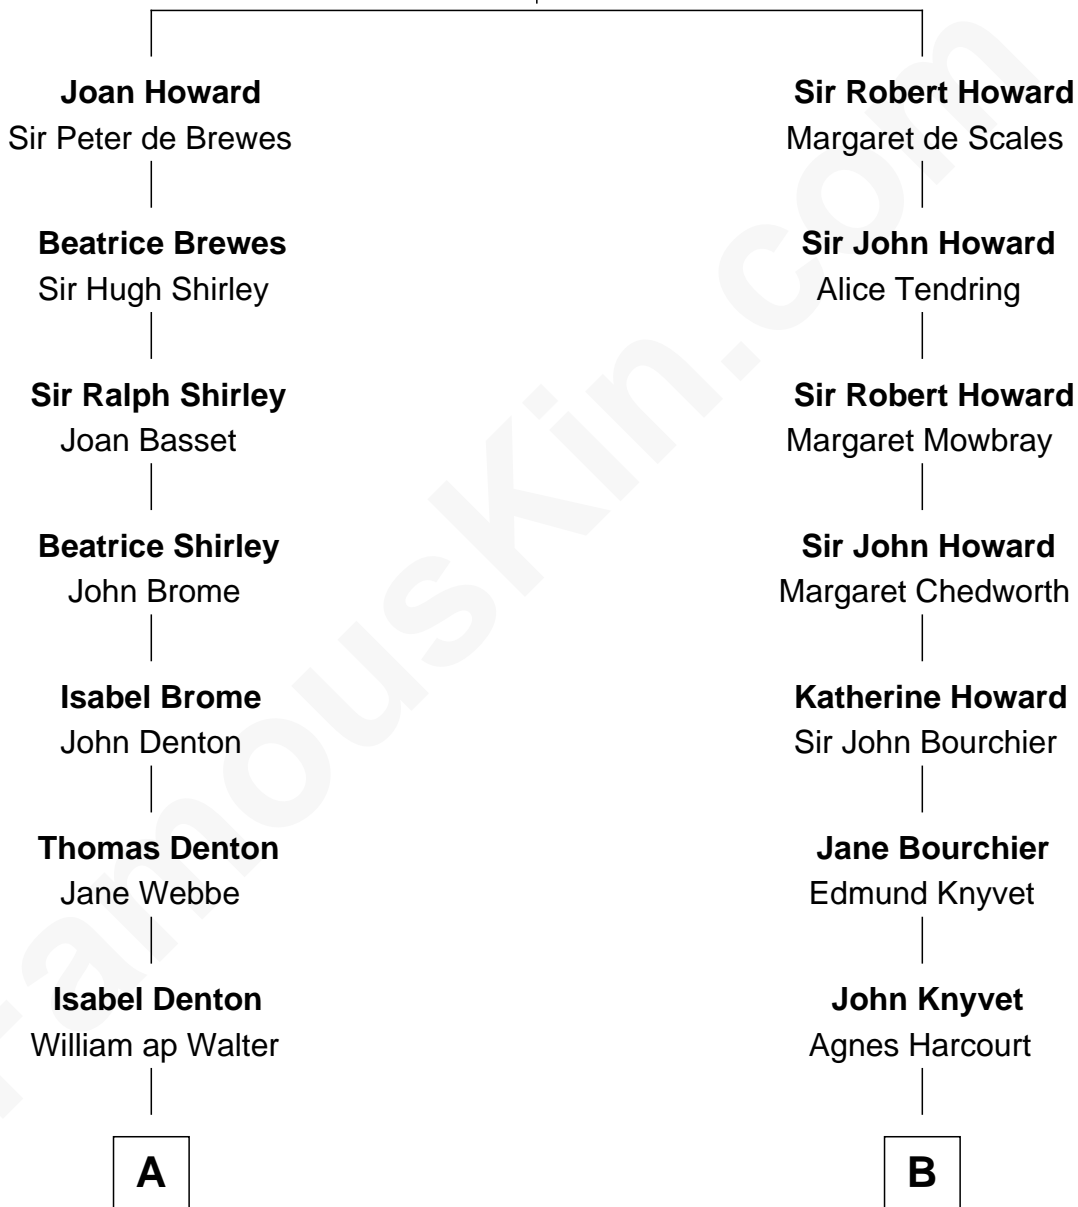

FamousKin.com
Relationship Chart of
Rutherford B. Hayes
19th U.S. President

17th cousin 4 times removed of
Carly Fiorina
CEO of Hewlett-Packard

Sir John Howard
 Alice de Bois

C

Margaret Isabella Walker

Heinrich Weber