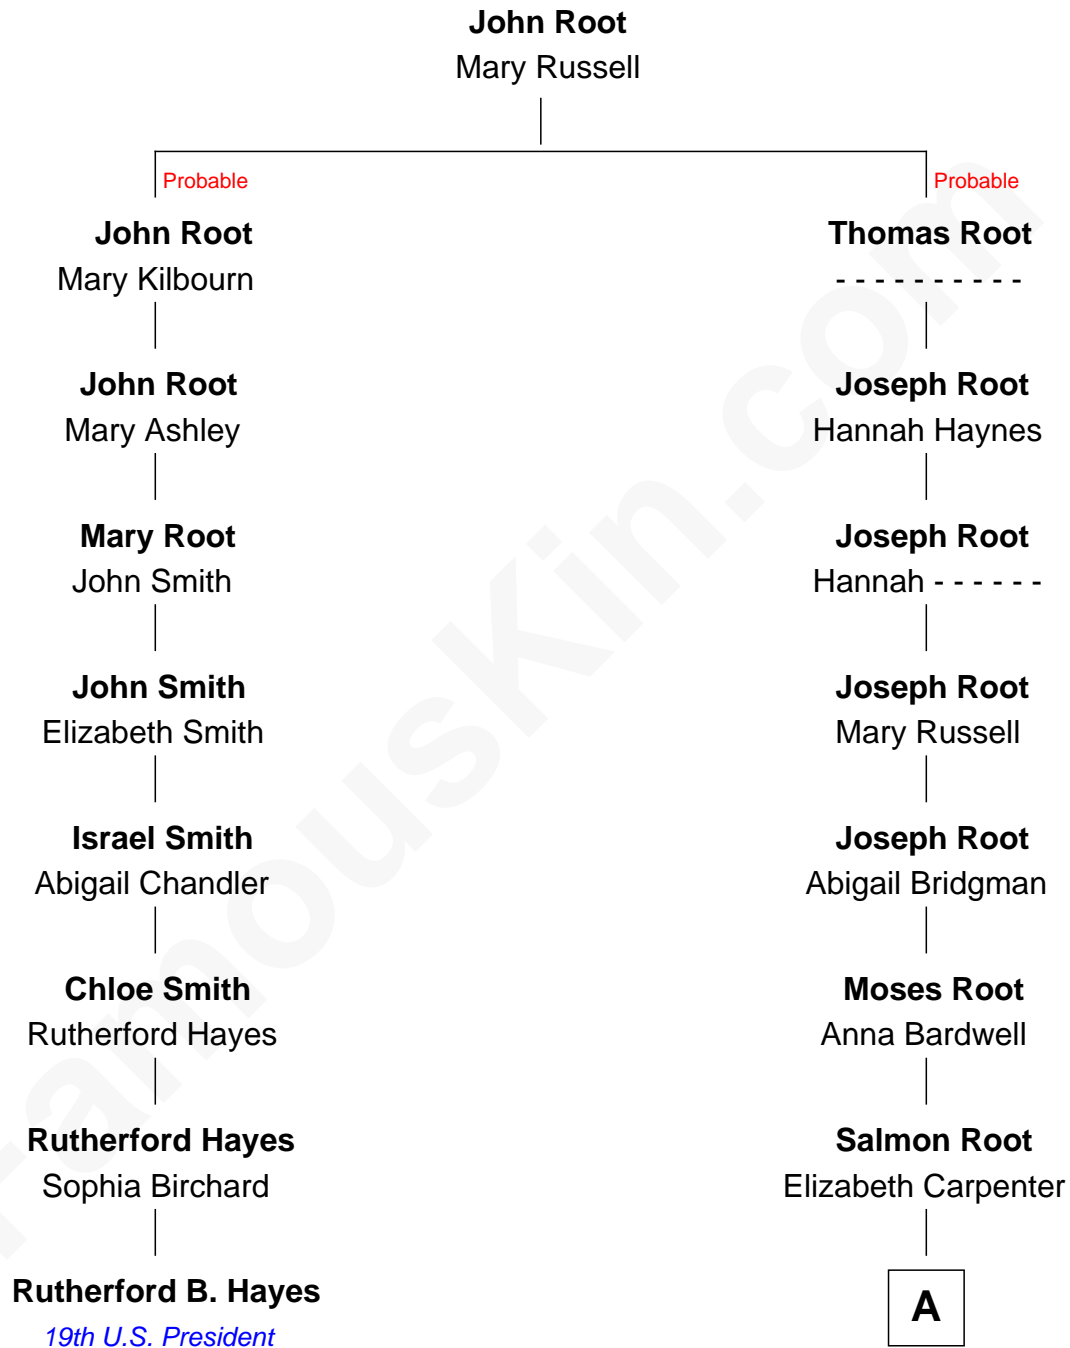

FamousKin.com
Relationship Chart of
Rutherford B. Hayes
19th U.S. President

7th cousin 4 times removed of
John Lithgow
Stage, TV, and Movie Actor

A

—
Amanda Root

Warren Mattoon Graves

—
Albert Mattoon Graves

Mary E. Bronson

—
Eva Bronson Graves

Rev. Orlo Josiah Price

—
Sarah Jane Price

Arthur Washington Lithgow

—
John Lithgow

Stage, TV, and Movie Actor