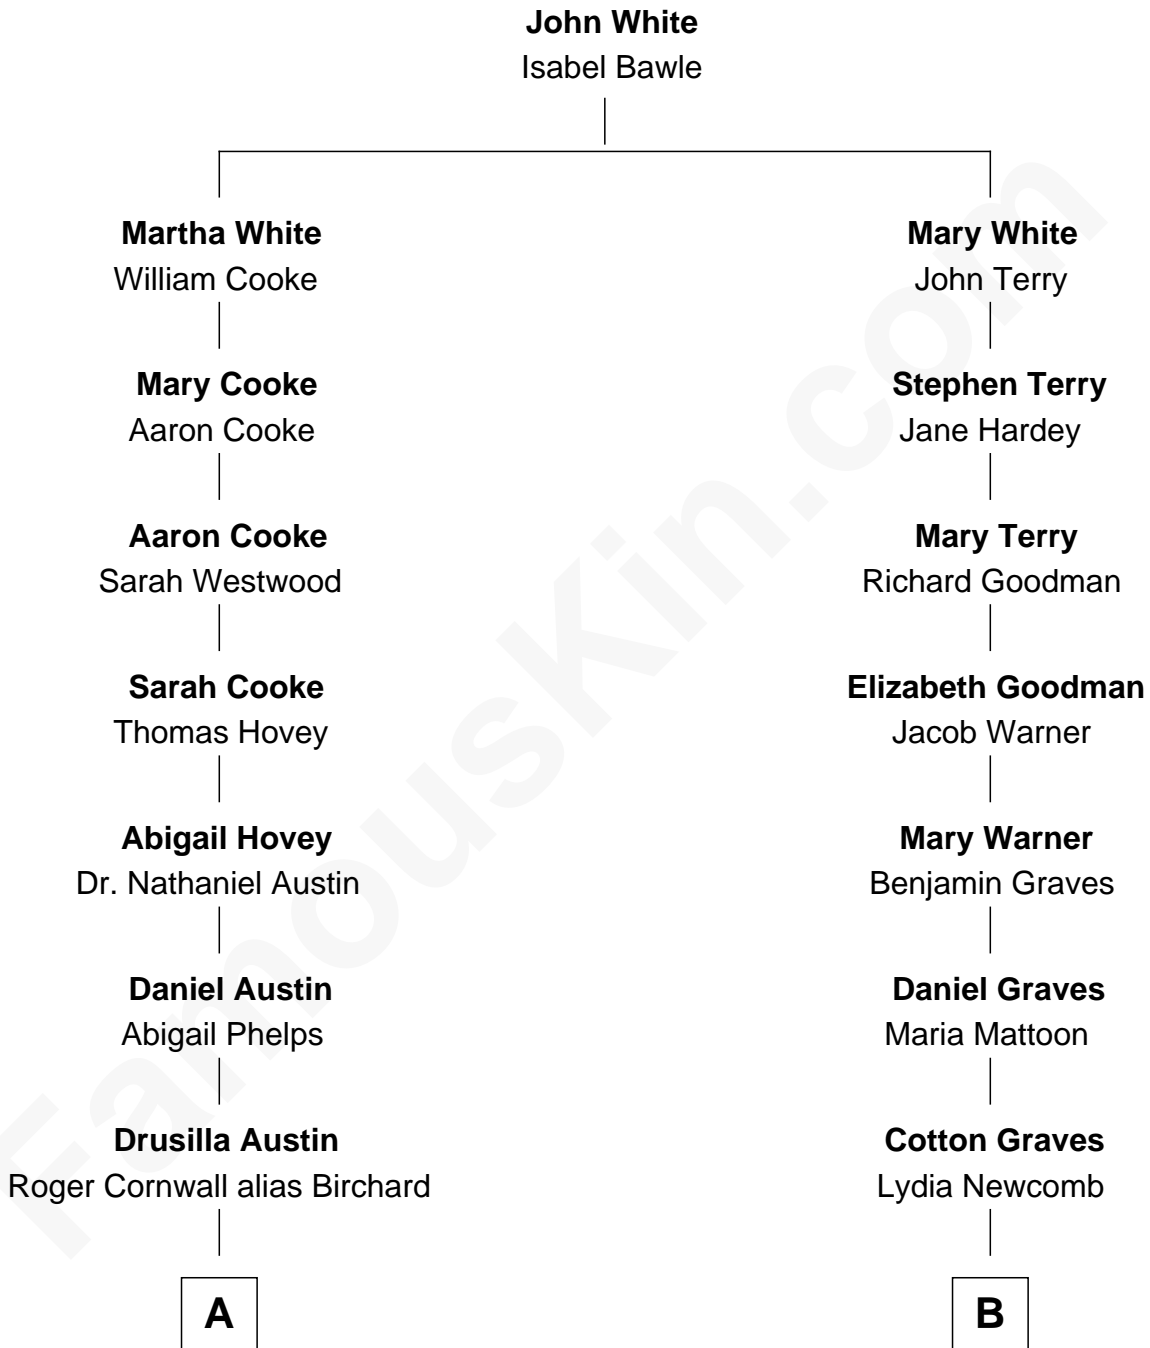

FamousKin.com
Relationship Chart of
Rutherford B. Hayes
19th U.S. President

8th cousin 3 times removed of
John Lithgow
Stage, TV, and Movie Actor

A

Sophia Birchard
Rutherford Hayes

Rutherford B. Hayes
19th U.S. President

B

Warren Mattoon Graves
Amanda Root

Albert Mattoon Graves
Mary E. Bronson

Eva Bronson Graves
Rev. Orlo Josiah Price

Sarah Jane Price
Arthur Washington Lithgow

John Lithgow
Stage, TV, and Movie Actor