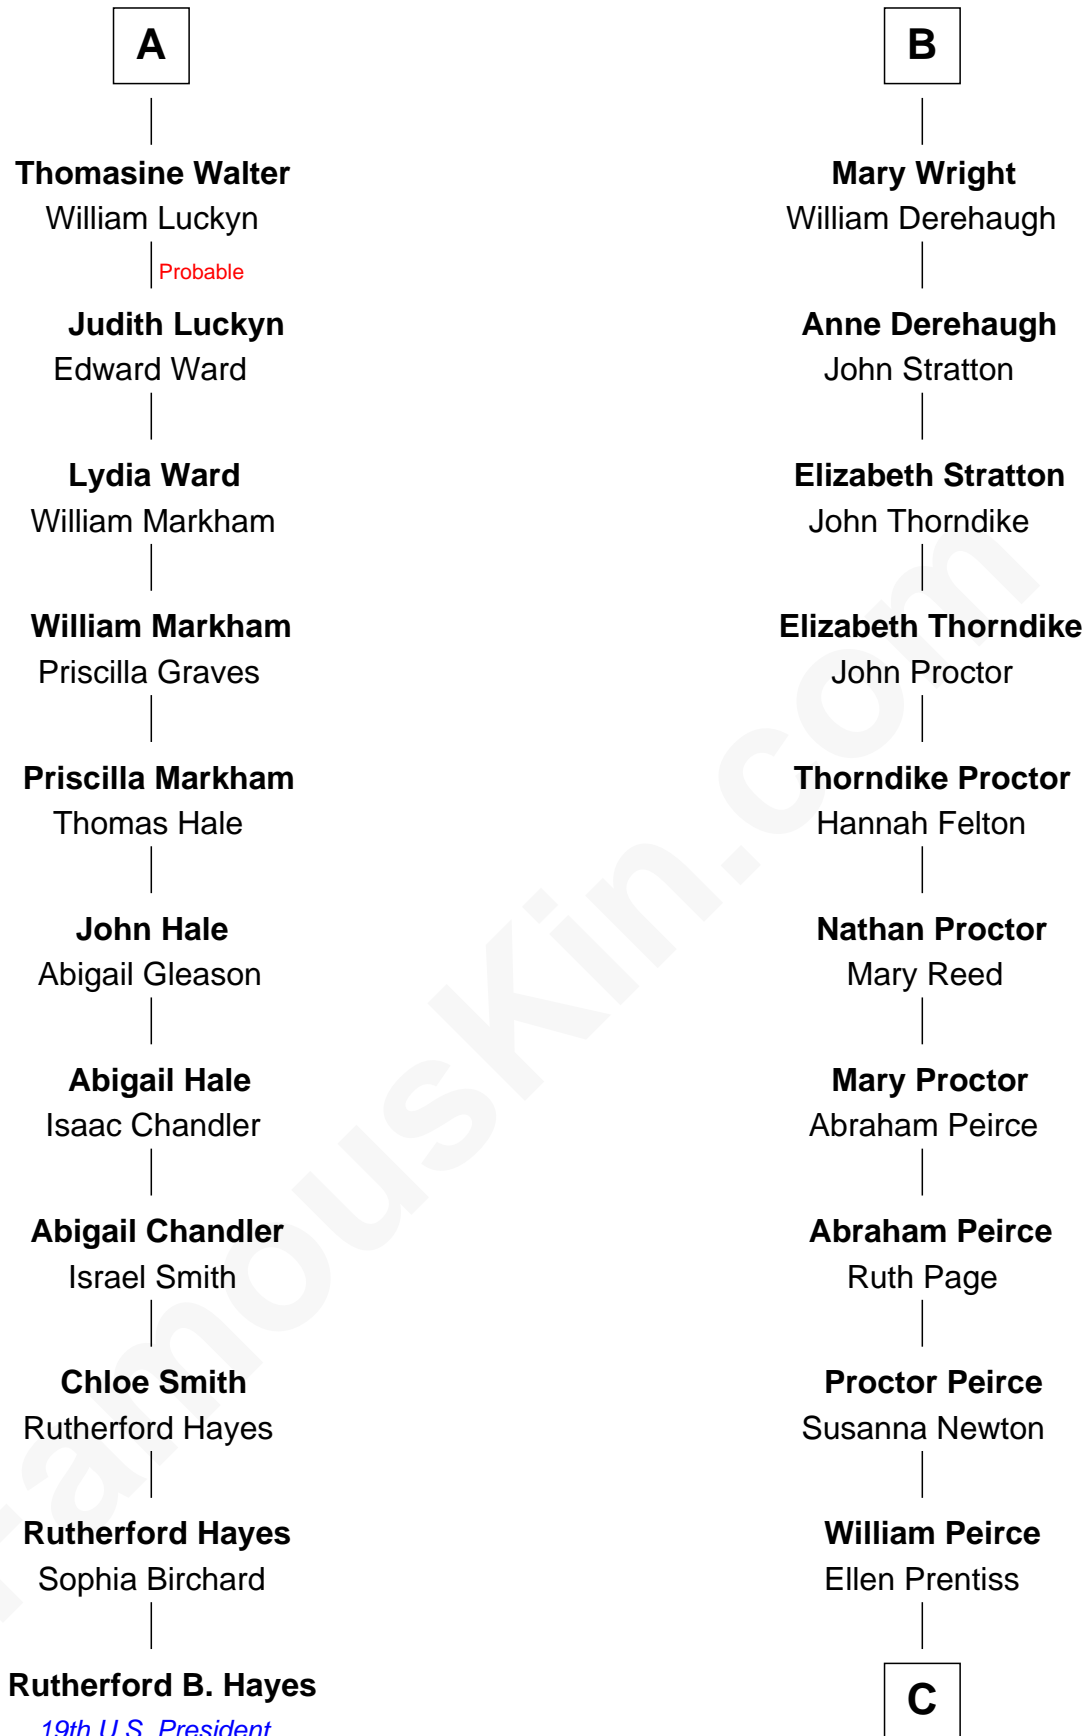

FamousKin.com
Relationship Chart of
Rutherford B. Hayes
19th U.S. President

17th cousin 3 times removed of
John Lithgow
Stage, TV, and Movie Actor

Sir John Howard
 Alice de Bois

C

Ellen Prentiss Peirce

Washington Lithgow

Arthur Washington Lithgow

Ina Berenice Robinson

Arthur Washington Lithgow

Sarah Jane Price

John Lithgow

Stage, TV, and Movie Actor