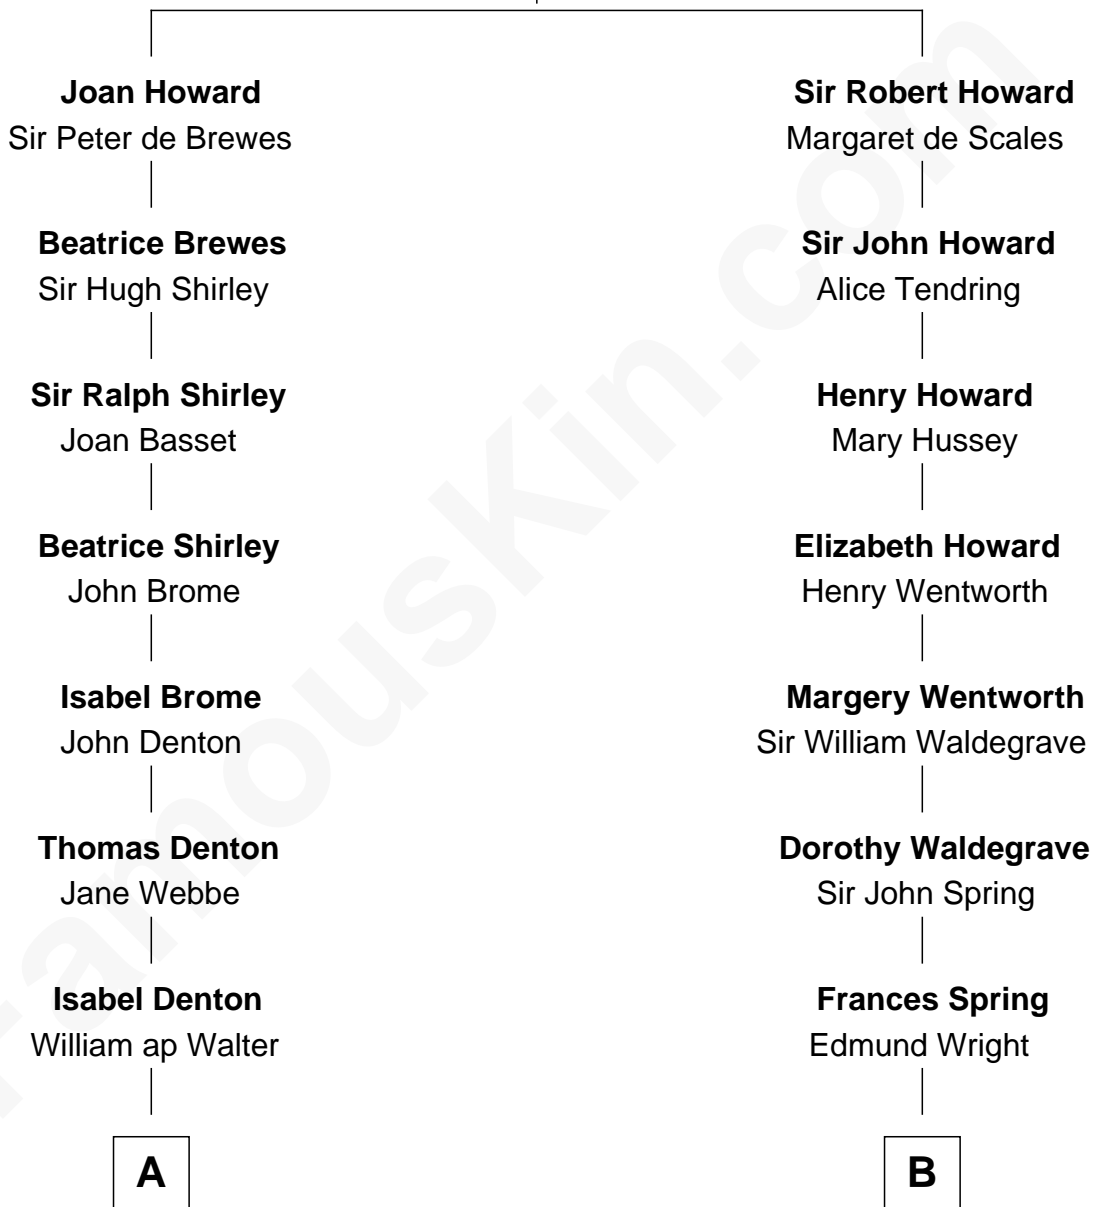

FamousKin.com
Relationship Chart of
Rutherford B. Hayes
19th U.S. President

17th cousin 3 times removed of
John Lithgow
Stage, TV, and Movie Actor

Sir John Howard
 Alice de Bois

C

Ellen Prentiss Peirce

Washington Lithgow

Arthur Washington Lithgow

Ina Berenice Robinson

Arthur Washington Lithgow

Sarah Jane Price

John Lithgow

Stage, TV, and Movie Actor